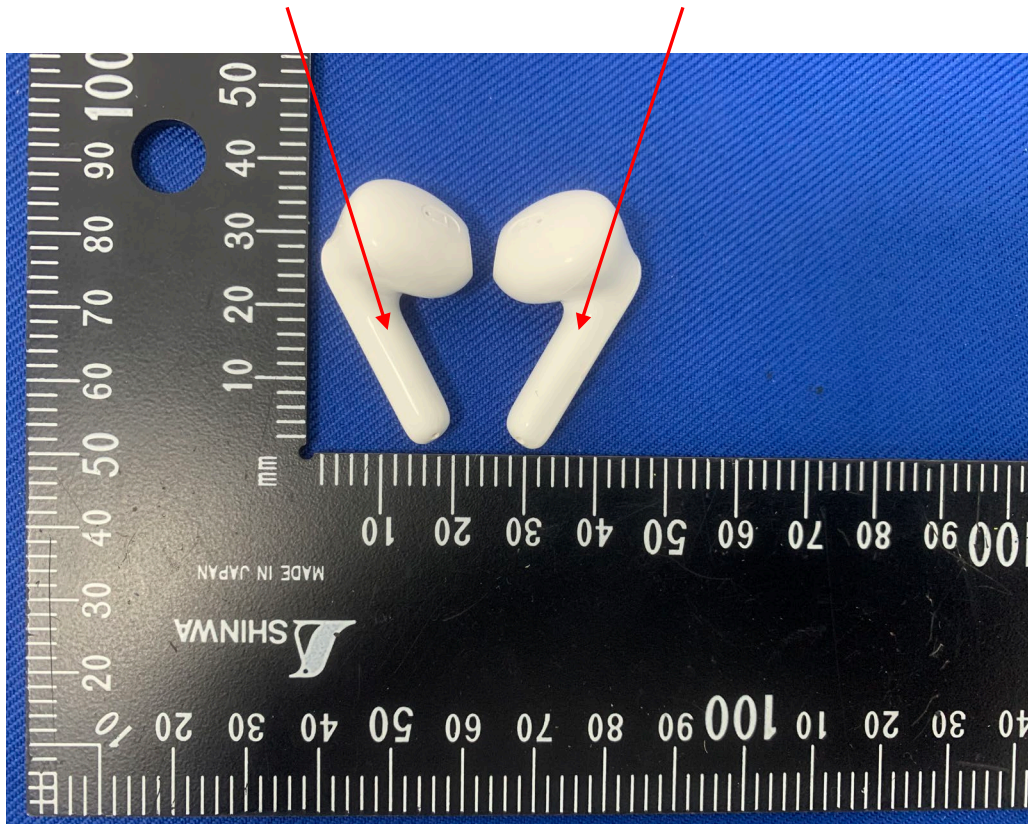

Label Location On EUT

Label

FCC ID: 2BB5K-H20-PRO