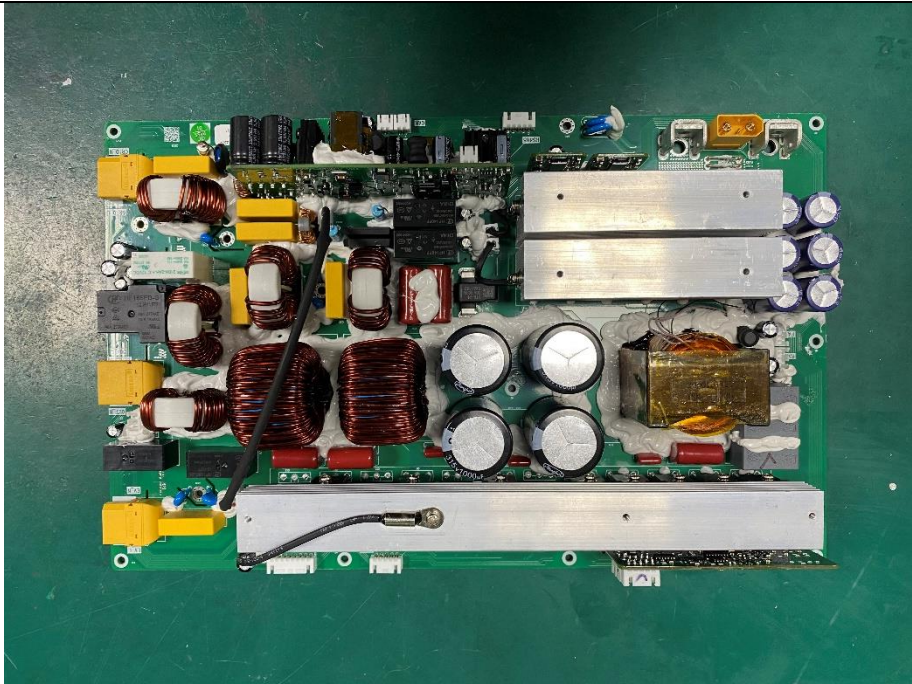

internal view

internal view

BLE/2.4G WIFI:
2400-2483.5MHz
PCB Antenna

internal view

BMS view-1

BMS view-2

Cell view

DC-DC Board

DC-DC Board

Main board

Main board