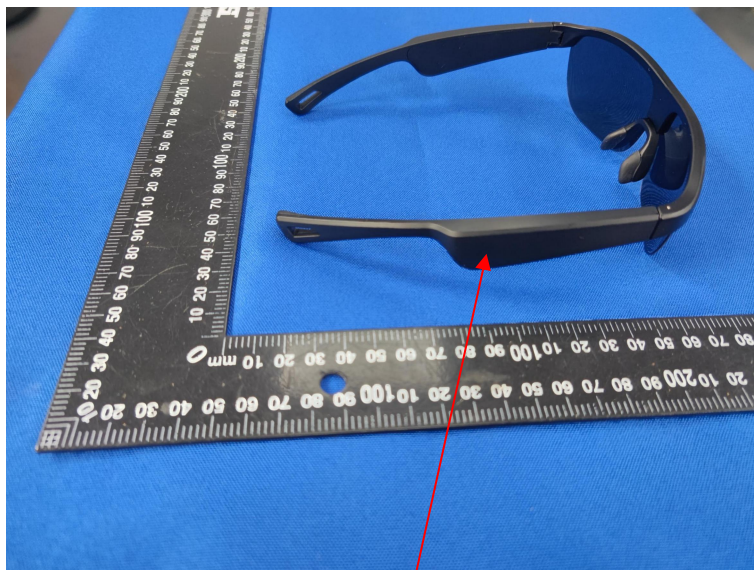

FCC ID Label Information

Label location:

FCC ID : 2BB4V-G01