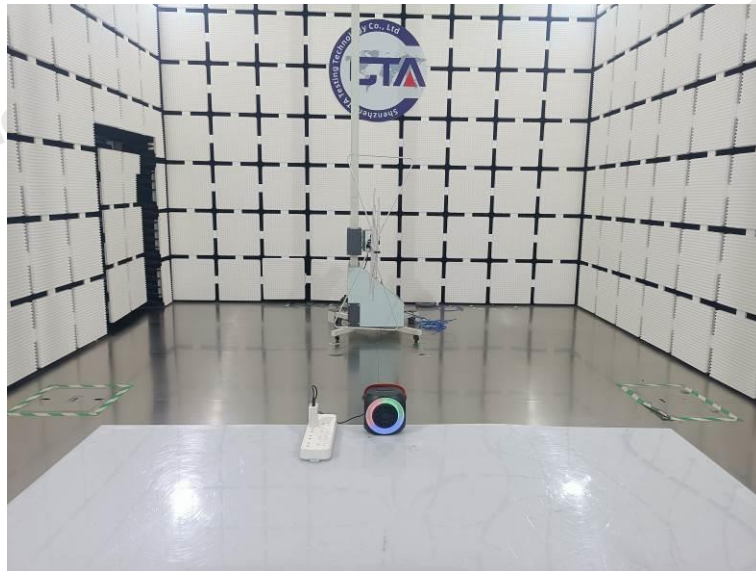

5 Test Setup Photos of the EUT

Shenzhen CTA Testing Technology Co., Ltd.

Room 106, Building 1, Yibaolai Industrial Park, Qiaotou Community, Fuhai Street, Bao'an District, Shenzhen, China
Tel:+86-755 2322 5875 E-mail:cta@cta-test.cn Web:http://www.cta-test.cn

6 Photos of the EUT

***** End of Report *****