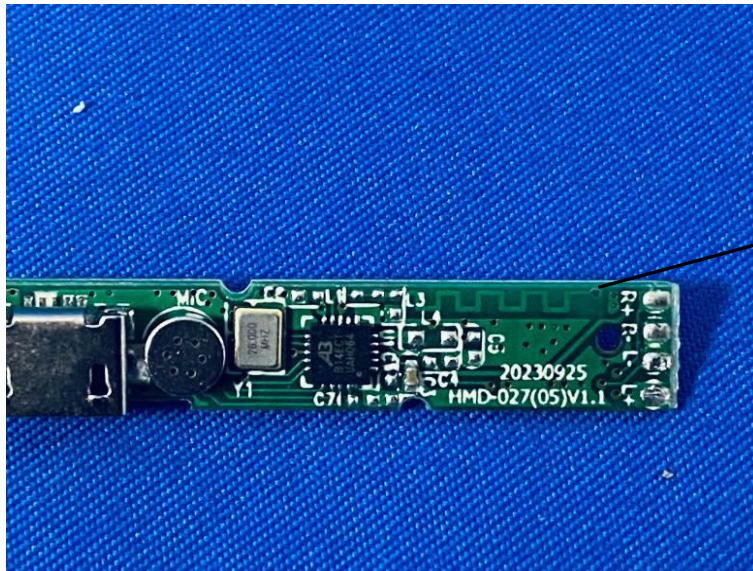

### Internal Photos of the EUT

BT PCB Antenna