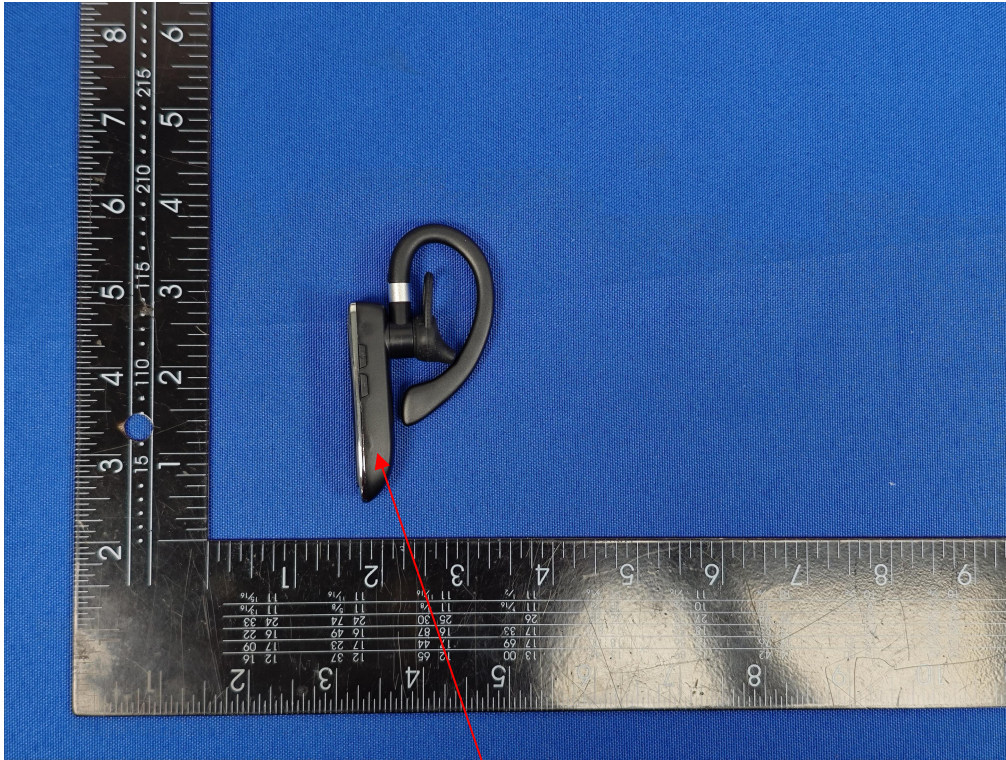

## FCC ID Label Information

### Label location:

**FCC ID: 2BB37-EW-WEAR1**

Size:10mm\*10mm