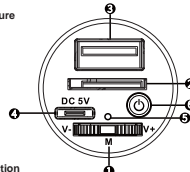

Product main function

Product Structure

Button Instruction

How to connect to Bluetooth:

How to connect TWS function:

How to use the radio function:

How to charge the speaker:

Warning:

RF exposure:

尺寸：单页面54*65mm总长162*65mm折页