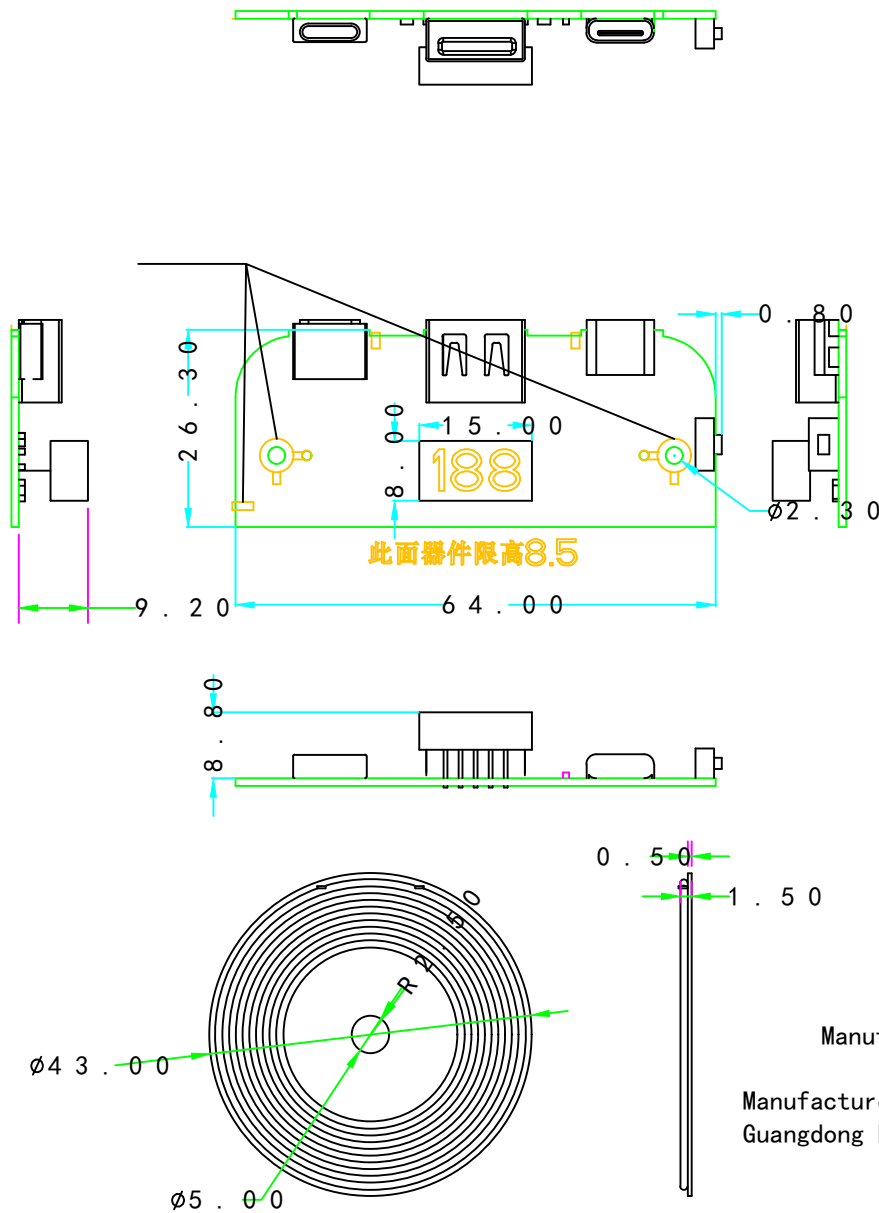

| size range | grade of tolerance | | | |
|------------|--------------------|-------|-------|-------|
| | 1 | 2 | 3 | 4 |
| 0.5-3 | ±0.04 | ±0.06 | ±0.08 | ±0.12 |
| 3-6 | ±0.05 | ±0.07 | ±0.08 | ±0.14 |
| 6-15 | ±0.06 | ±0.08 | ±0.10 | ±0.14 |
| 15-30 | ±0.10 | ±0.12 | ±0.16 | ±0.24 |
| 30-50 | ±0.12 | ±0.14 | ±0.20 | ±0.28 |
| 50-80 | ±0.14 | ±0.19 | ±0.26 | ±0.38 |
| 80-120 | ±0.18 | ±0.24 | ±0.38 | ±0.50 |
| 120-160 | | ±0.31 | ±0.42 | ±0.60 |
| 160-200 | | ±0.34 | ±0.46 | ±0.68 |
| 200-250 | | ±0.37 | ±0.54 | ±0.70 |
| 250-300 | | ±0.41 | ±0.56 | ±0.80 |
| 300-400 | | ±0.45 | ±0.62 | ±0.90 |
| 400-500 | | ±0.50 | ±0.68 | ±1.00 |
| | ±1° | | | |

mm

Model: BS601

Manufacturer: Dongguan Bose Intelligent Technology Co., Ltd

ManufacturerAddress: Yinjing Road 683-1 Fenggang Town Dongguan City
Guangdong Province China 523682