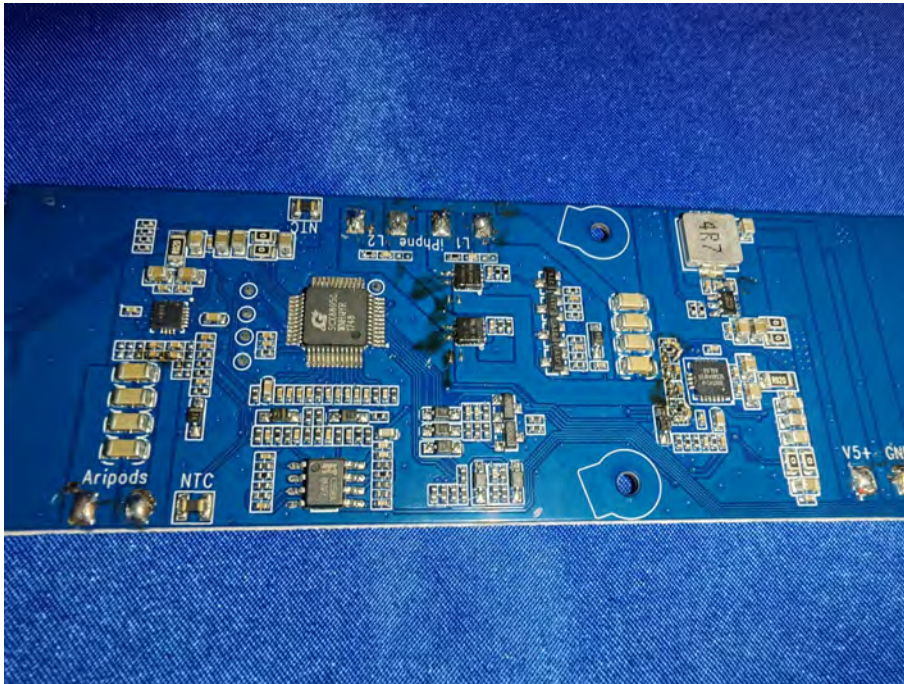

ZHONGHAN

FCC ID: 2BB2B-F2

EUT PHOTO(Internal Photos)

ZHONGHAN

FCC ID: 2BB2B-F2

ZHONGHAN

FCC ID: 2BB2B-F2

ZHONGHAN

FCC ID: 2BB2B-F2

ZHONGHAN

FCC ID: 2BB2B-F2

ZHONGHAN

FCC ID: 2BB2B-F2

ZHONGHAN

FCC ID: 2BB2B-F2

ZHONGHAN