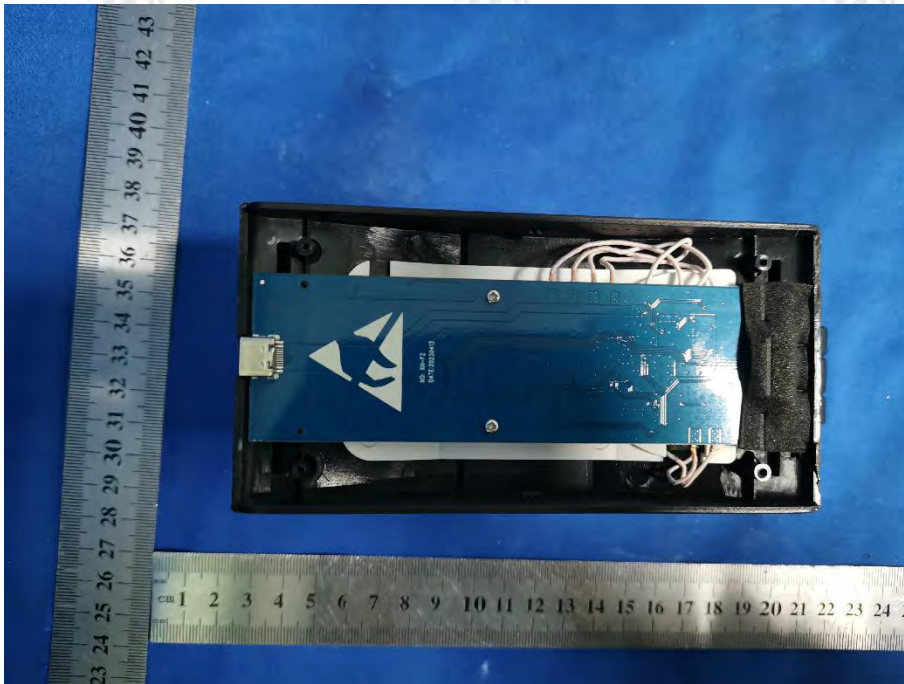

ZHONGHAN

FCC ID: 2BB2B-F2

EUT PHOTO(Internal Photos)

ZHONGHAN

FCC ID: 2BB2B-F2

ZHONGHAN

FCC ID: 2BB2B-F2

ZHONGHAN