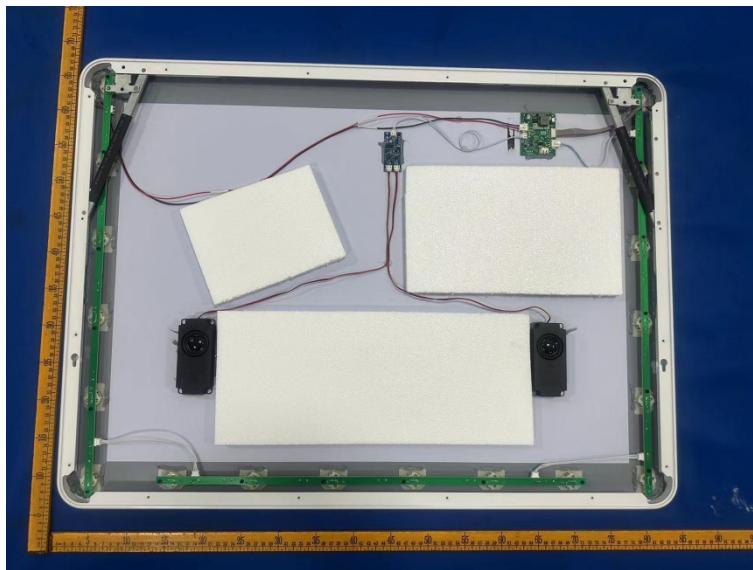

Internal Photos

Model No: HZ-02A-8166-BT

BT Antenna