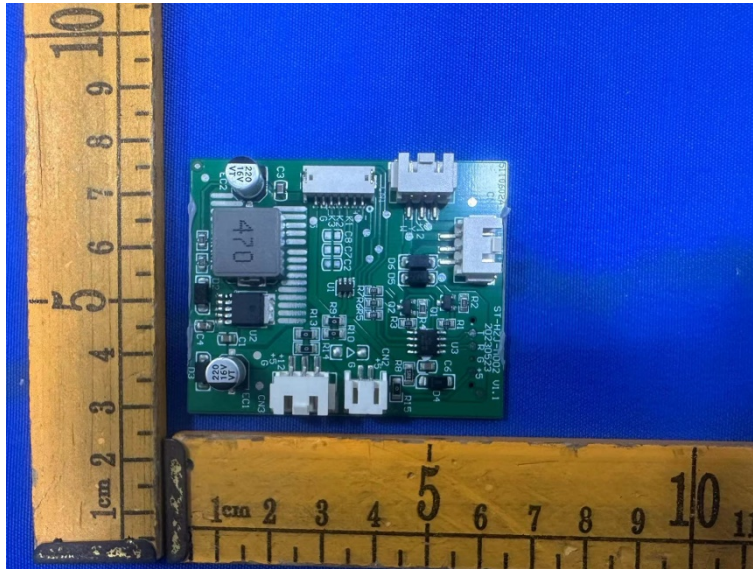

Internal Photos

Model No: HZ-02A-8166-BT

BT Antenna