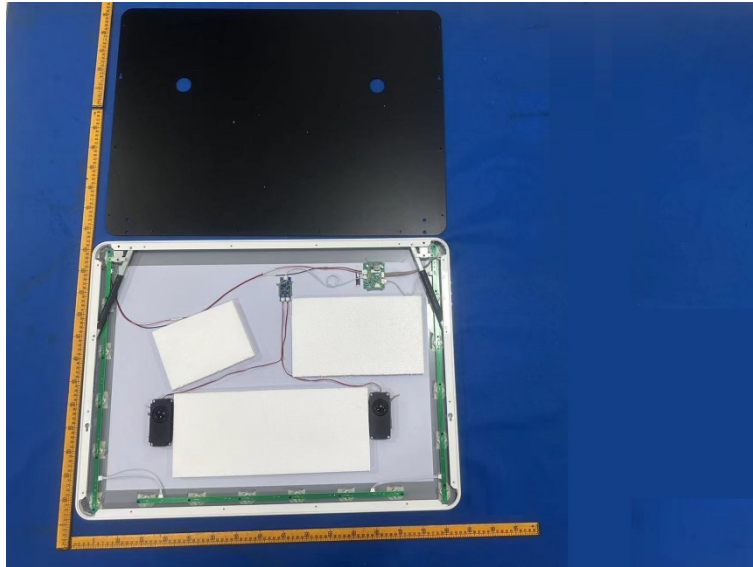

Internal Photos

Model No: HZ-02A-8166-BT

BT Antenna