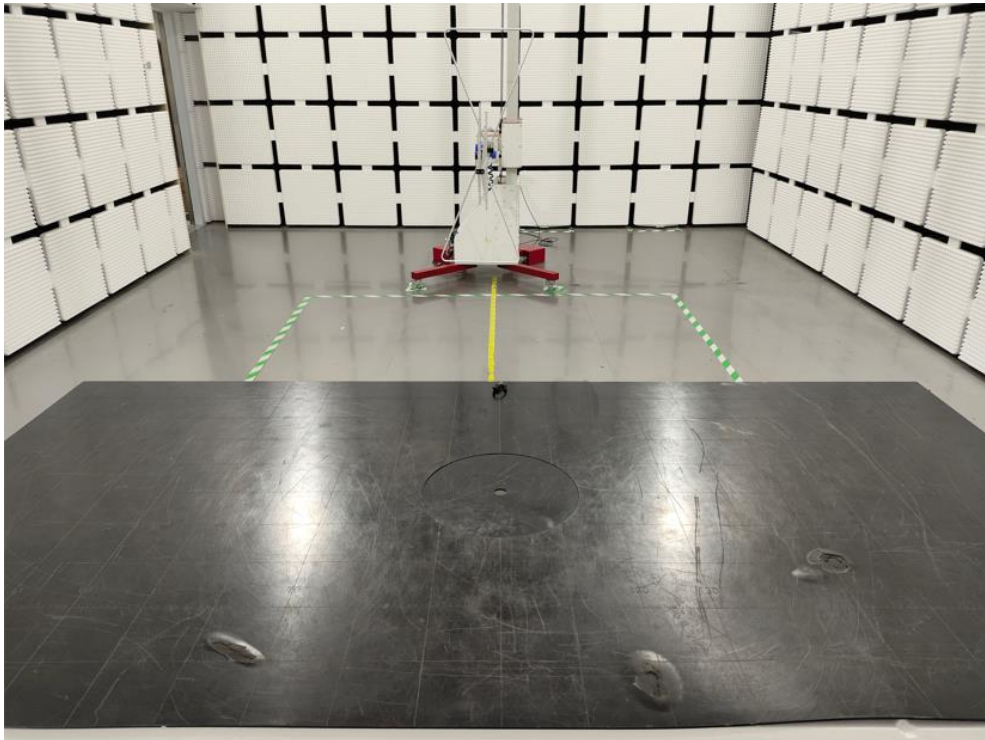

# Appendix I Test Setup Photo

FCC ID: 2BAYW-XPEJ011

Spurious Radiation Emissions Test (<1G)

Spurious Radiation Emissions Test (>1G)

Conducted emission Test

-----End-----