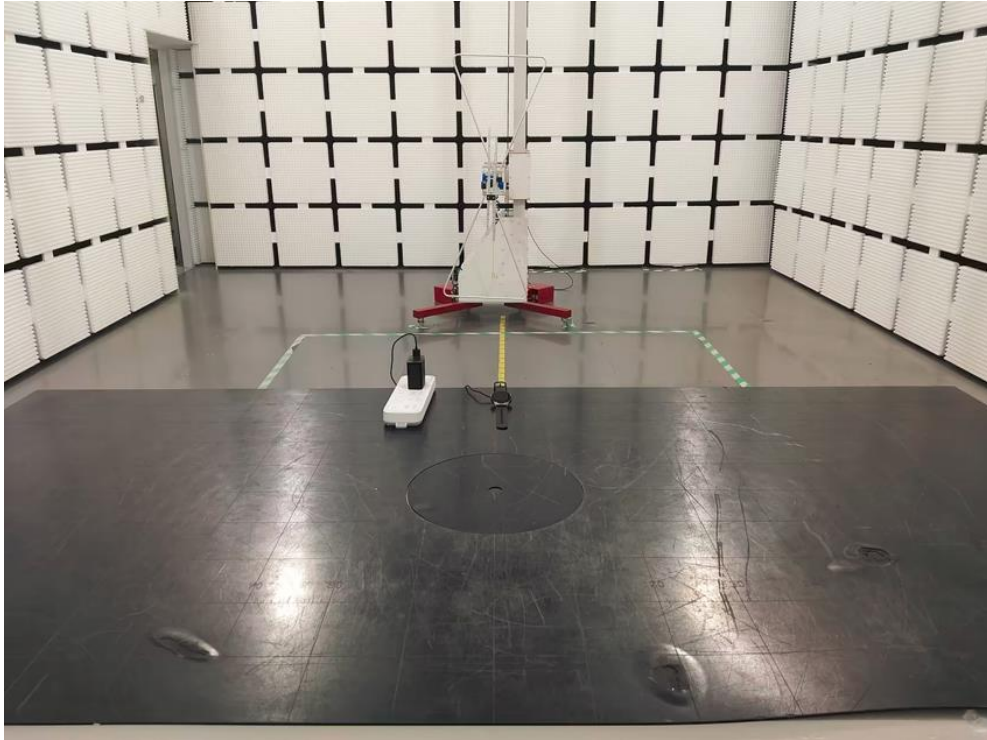

Appendix I Test Setup Photo

FCC ID: 2BAYW- XPAW020

Spurious Radiation Emissions Test (<1G)

Spurious Radiation Emissions Test (>1G)

Conducted emission Test

-----End-----