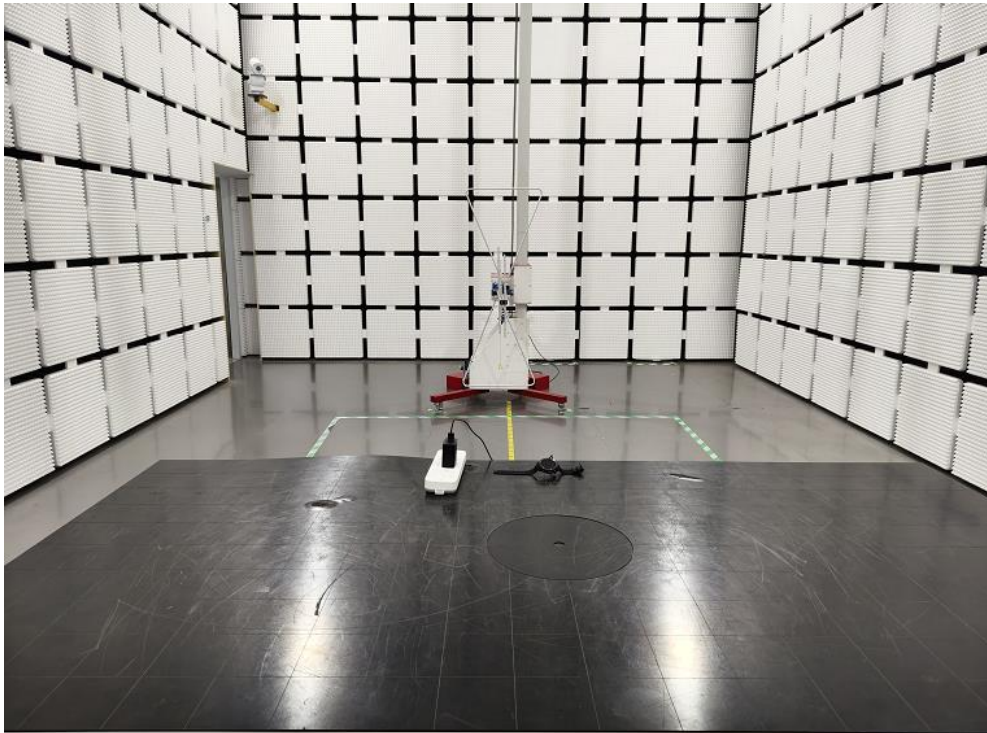

# Appendix I Test Setup Photo

FCC ID: 2BAYW- XPAW017

Spurious Radiation Emissions Test (<1G)

Spurious Radiation Emissions Test (>1G)

Conducted emission Test

-----End-----