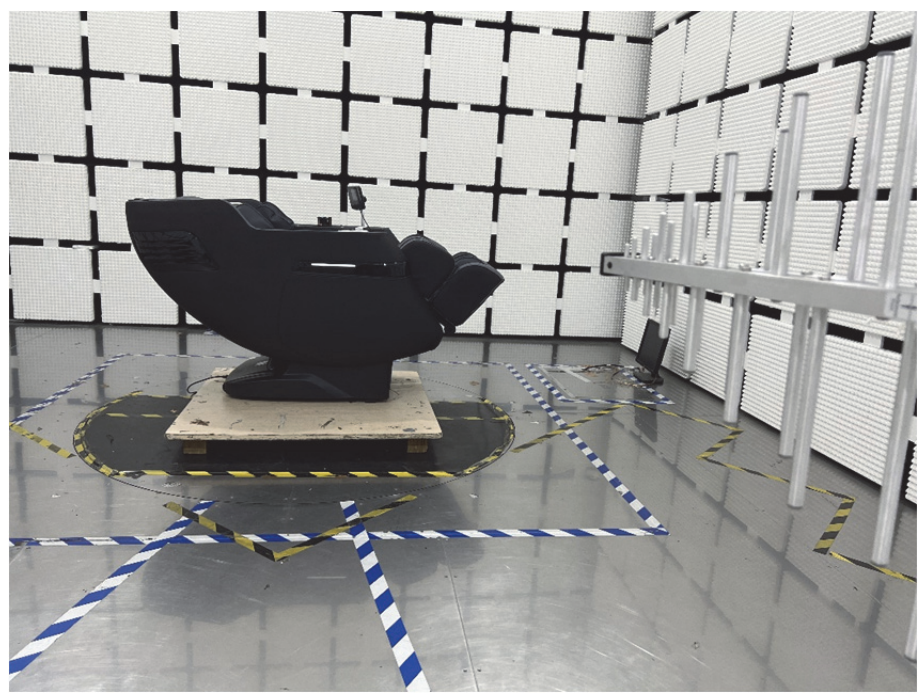

EXHIBIT 4 - TEST SETUP PHOTOGRAPHS

Conducted Emission Test Setup

Radiation Emission Test Setup (Below 30MHz)

Radiation Emission Test Setup (30MHz to 1GHz)

Radiation Emission Test Setup (1GHz to 18GHz)

**Radiation Emission Test
Setup (Above 18GHz)**