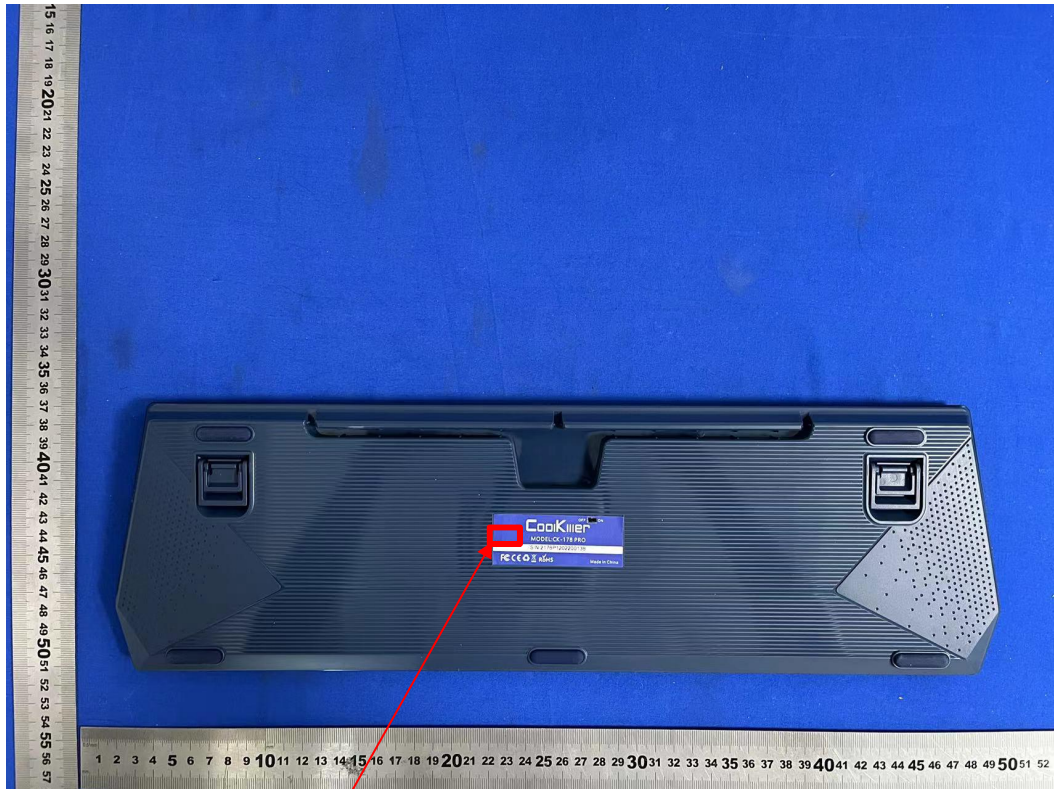

Label and Label Location

FCC ID: 2BAYA-178PRO