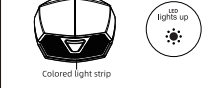

Basic parameters

Colored light strip

SPECIFICATIONS

Note