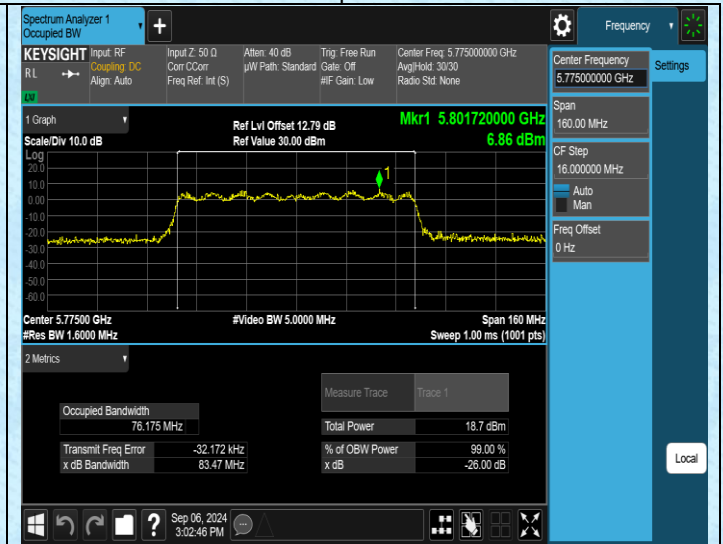

11AC80MIMO-Ant3-5775

11AC80MIMO-Ant4-5775

AppendixA3: Min emission bandwidth

Test Result

Test Mode	Antenna	Frequency[MHz]	Rate	6db EBW [MHz]	FL[MHz]	FH[MHz]	Limit[MHz]	Verdict
11AC20SISO	Ant3	5745	MCS0	17.600	5736.160	5753.760	0.5	PASS
11AC20SISO	Ant4	5745	MCS0	17.600	5736.160	5753.760	0.5	PASS
11AC20SISO	Ant3	5785	MCS0	17.600	5776.160	5793.760	0.5	PASS
11AC20SISO	Ant4	5785	MCS0	17.760	5776.040	5793.800	0.5	PASS
11AC20SISO	Ant3	5805	MCS0	17.680	5796.120	5813.800	0.5	PASS
11AC20SISO	Ant4	5805	MCS0	17.800	5796.040	5813.840	0.5	PASS
11AC40SISO	Ant3	5755	MCS0	36.400	5736.760	5773.160	0.5	PASS
11AC40SISO	Ant4	5755	MCS0	36.480	5736.760	5773.240	0.5	PASS
11AC40SISO	Ant3	5795	MCS0	36.400	5776.760	5813.160	0.5	PASS
11AC40SISO	Ant4	5795	MCS0	36.400	5776.760	5813.160	0.5	PASS
11AC80SISO	Ant3	5775	MCS0	76.320	5736.760	5813.080	0.5	PASS
11AC80SISO	Ant4	5775	MCS0	76.320	5736.760	5813.080	0.5	PASS
11AC20MIMO	Ant3	5745	MCS0	17.680	5736.160	5753.840	0.5	PASS
11AC20MIMO	Ant4	5745	MCS0	17.720	5736.120	5753.840	0.5	PASS
11AC20MIMO	Ant3	5785	MCS0	17.760	5776.080	5793.840	0.5	PASS
11AC20MIMO	Ant4	5785	MCS0	17.720	5776.120	5793.840	0.5	PASS
11AC20MIMO	Ant3	5805	MCS0	17.600	5796.160	5813.760	0.5	PASS
11AC20MIMO	Ant4	5805	MCS0	17.720	5796.080	5813.800	0.5	PASS
11AC40MIMO	Ant3	5755	MCS0	36.560	5736.680	5773.240	0.5	PASS
11AC40MIMO	Ant4	5755	MCS0	36.480	5736.760	5773.240	0.5	PASS
11AC40MIMO	Ant3	5795	MCS0	36.480	5776.760	5813.240	0.5	PASS
11AC40MIMO	Ant4	5795	MCS0	36.400	5776.760	5813.160	0.5	PASS
11AC80MIMO	Ant3	5775	MCS0	76.320	5736.760	5813.080	0.5	PASS
11AC80MIMO	Ant4	5775	MCS0	75.840	5737.080	5812.920	0.5	PASS

Test Graphs