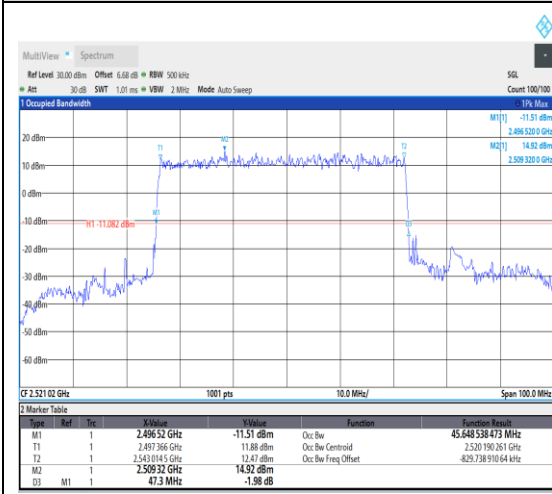

1-N41--30-40-H-9-CP-256QAM-Outer_Full-1
06@0-Ant1-37.793-39.600-≤40-PASS

1-N41--30-50-L-2-DFT-PI2BPSK-Outer_Full-128
128@0-Ant1-45.649-47.300-≤50-PASS