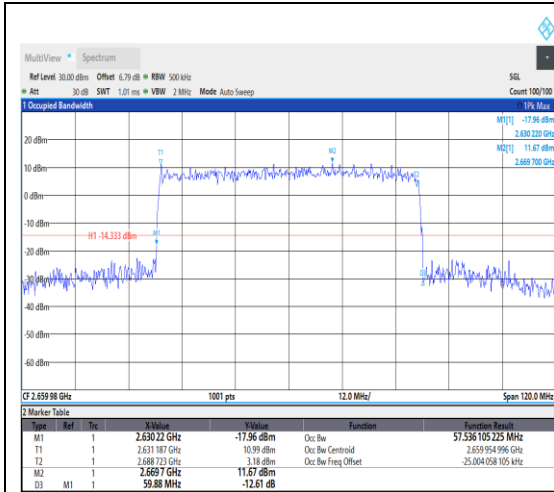

1-N41--30-60-H-5-DFT-256QAM-Outer_Full-162@0-Ant1-57.753-60.960-≤60-PASS

1-N41--30-60-H-7-CP-16QAM-Outer_Full-16
2@0-Ant1-57.536-59.880-≤60-PASS