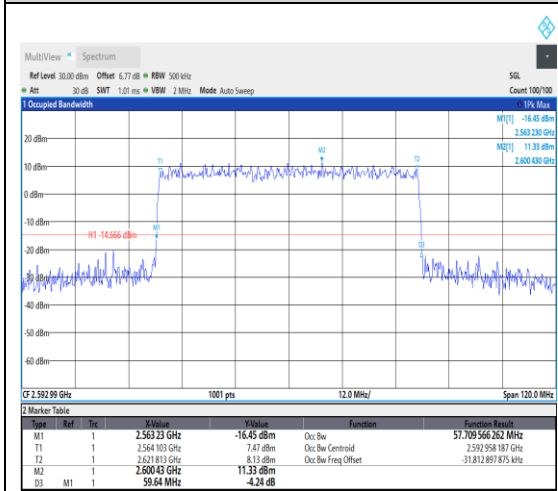

1-N41--30-60-M-4-DFT-64QAM-Outer_Full-1
62@0-Ant1-57.799-60.120-<60-PASS

1-N41--30-60-M-6-CP-QPSK-Outer_Full-162@0-Ant1-57.71-59.640-<60-PASS