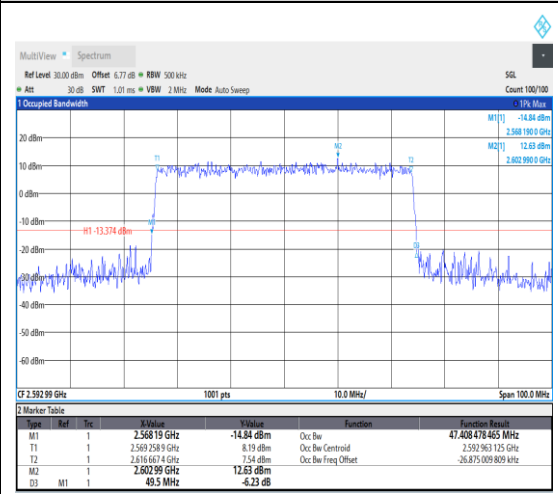

1-N41--30-50-M-4-DFT-64QAM-Outer_Full-1
28@0-Ant1-45.672-47.900-<=50-PASS

1-N41--30-50-M-6-CP-QPSK-Outer_Full-133
@0-Ant1-47.408-49.500-<=50-PASS