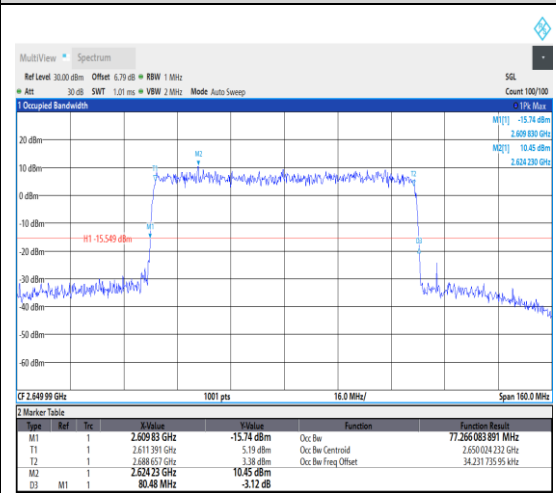

1-N41--30-80-H-7-CP-16QAM-Outer_Full-21
7@0-Ant1-77.315-80.800-≤80-PASS

1-N41--30-80-H-9-CP-256QAM-Outer_Full-2
17@0-Ant1-77.266-80.480-≤80-PASS