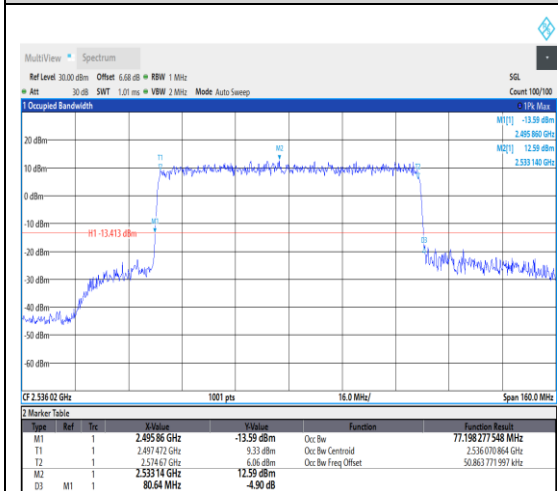

1-N41--30-80-L-6-CP-QPSK-Outer_Full-217
@0-Ant1-25.676-27.200-<80-PASS

1-N41--30-80-L-8-CP-64QAM-Outer_Full-217
@0-Ant1-77.198-80.640-<80-PASS