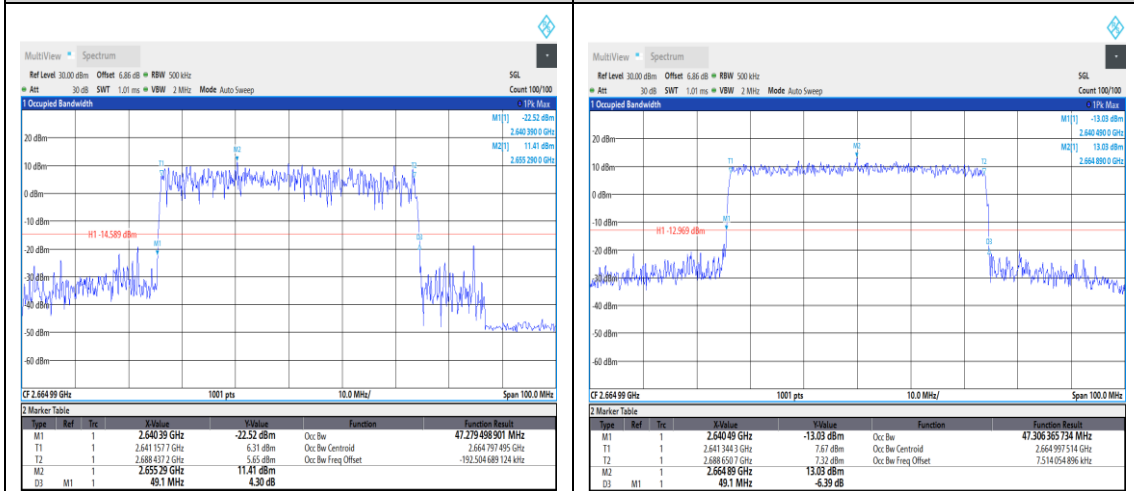

1-N41--30-50-H-4-DFT-64QAM-Outer_Full-1
28@0-Ant1-45.429-47.700-≤ 50-PASS

1-N41--30-50-H-5-DFT-256QAM-Outer_Full-128@0-Ant1-45.628-48.100-≤ 50-PASS

1-N41--30-50-H-6-CP-QPSK-Outer_Full-133
@0-Ant1-47.279-49.100-≤ 50-PASS

1-N41--30-50-H-7-CP-16QAM-Outer_Full-13
3@0-Ant1-47.306-49.100-≤ 50-PASS