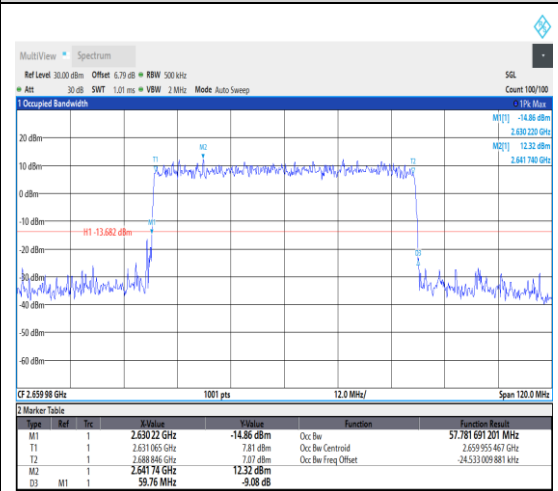

1-N41--30-60-H-2-DFT-PI2BPSK-Outer_Full-162@0-Ant1-57.676-59.640-≤60-PASS

1-N41--30-60-H-4-DFT-64QAM-Outer_Full-162@0-Ant1-57.782-59.760-≤60-PASS