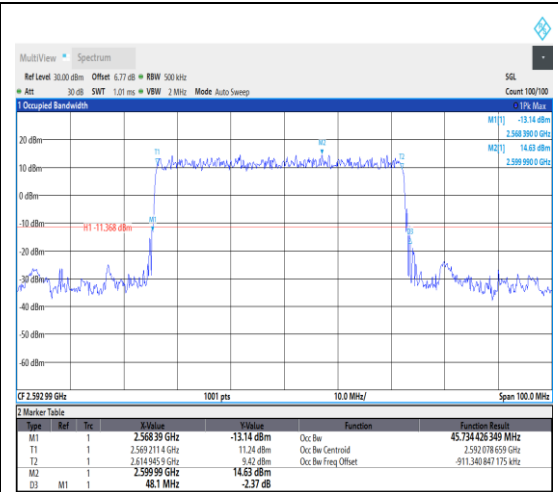

1-N41--30-50-M-1-DFT-QPSK-Outer\_Full-12  
8@0-Ant1-45.535-47.700-<=50-PASS

1-N41--30-50-M-2-DFT-PI2BPSK-Outer\_Full-128@0-Ant1-45.734-48.100-<=50-PASS

1-N41--30-50-M-3-DFT-16QAM-Outer\_Full-1  
28@0-Ant1-45.72-48.000-<=50-PASS