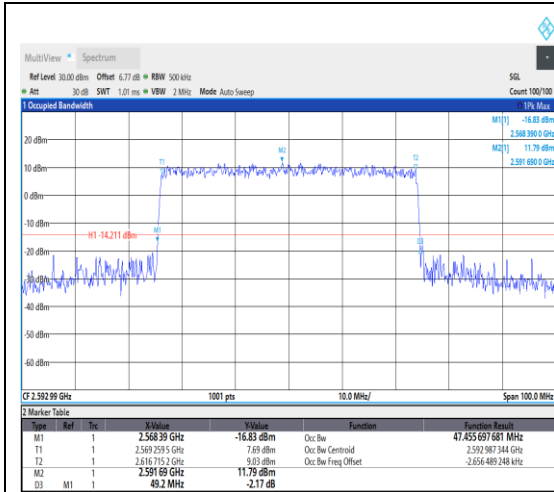

1-N41--30-50-M-5-DFT-256QAM-Outer_Full-1
128@0-Ant1-45.591-47.700-<=50-PASS

1-N41--30-50-M-7-CP-16QAM-Outer_Full-13
3@0-Ant1-47.456-49.200-≤50-PASS