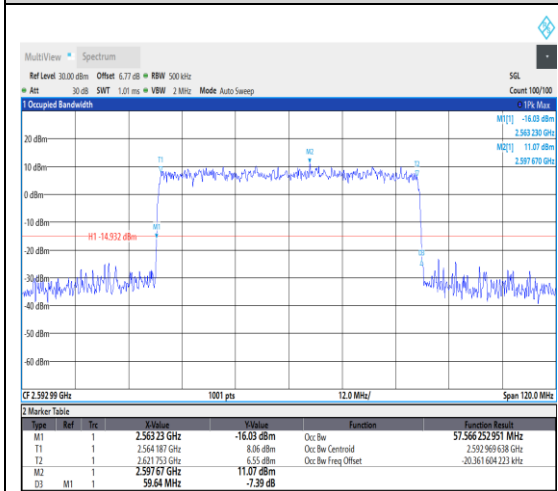

1-N41--30-60-M-6-CP-QPSK-Outer_Full-162@0-Ant1-57.71-59.640-<60-PASS

1-N41--30-60-M-8-CP-64QAM-Outer_Full-162@0-Ant1-57.566-59.640-<60-PASS