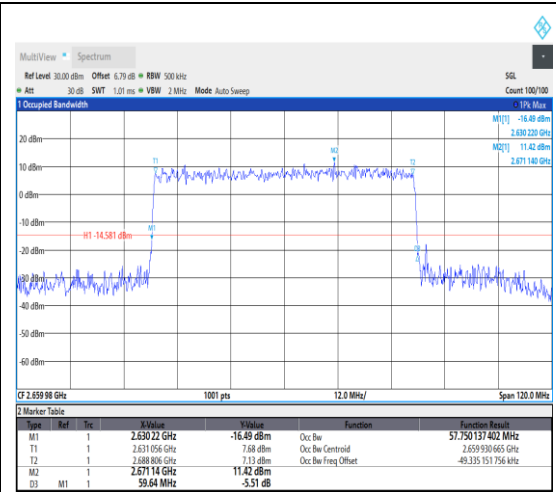

1-N41--30-60-H-6-CP-QPSK-Outer_Full-162@0-Ant1-57.53-59.640-≤60-PASS

1-N41--30-60-H-8-CP-64QAM-Outer_Full-16
2@0-Ant1-57.75-59.640-≤60-PASS