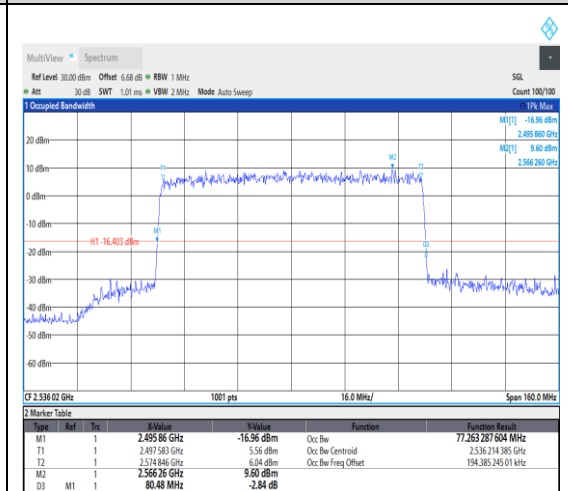

1-N41--30-80-L-7-CP-16QAM-Outer_Full-217
@0-Ant1-77.242-80.640-<80-PASS

1-N41--30-80-L-9-CP-256QAM-Outer_Full-21
7@0-Ant1-77.263-80.480-<80-PASS