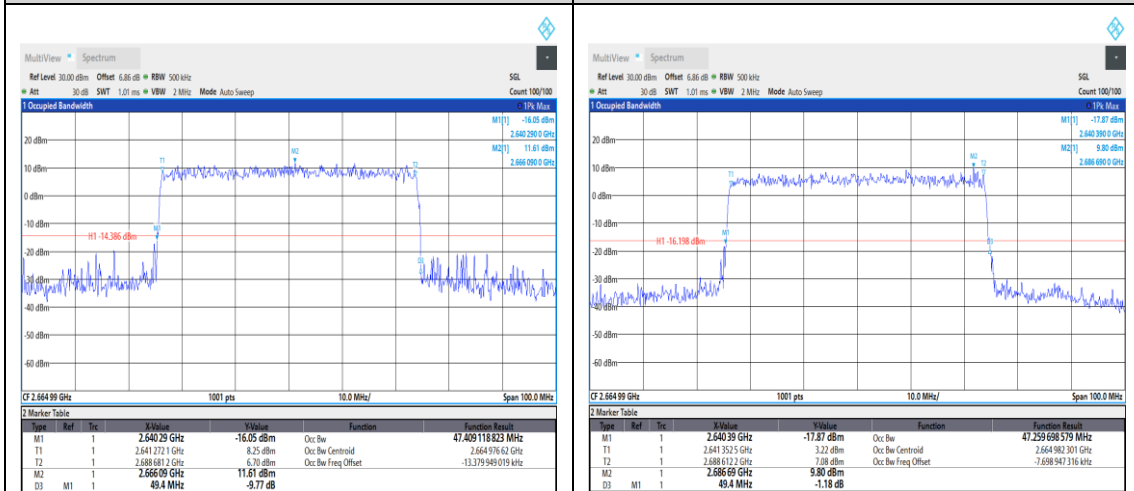

1-N41--30-50-H-6-CP-QPSK-Outer_Full-133
@0-Ant1-47.279-49.100-≤ 50-PASS

1-N41--30-50-H-7-CP-16QAM-Outer_Full-13
3@0-Ant1-47.306-49.100-≤ 50-PASS

1-N41--30-50-H-8-CP-64QAM-Outer_Full-13
3@0-Ant1-47.409-49.400-≤ 50-PASS

1-N41--30-50-H-9-CP-256QAM-Outer_Full-1
33@0-Ant1-47.26-49.400-≤ 50-PASS