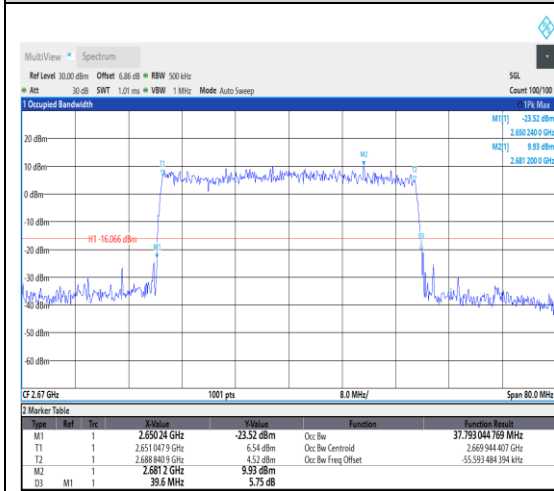

1-N41--30-40-H-7-CP-16QAM-Outer_Full-10
6@0-Ant1-37.8-39.600-≤40-PASS

1-N41--30-40-H-9-CP-256QAM-Outer_Full-1
06@0-Ant1-37.793-39.600-≤40-PASS