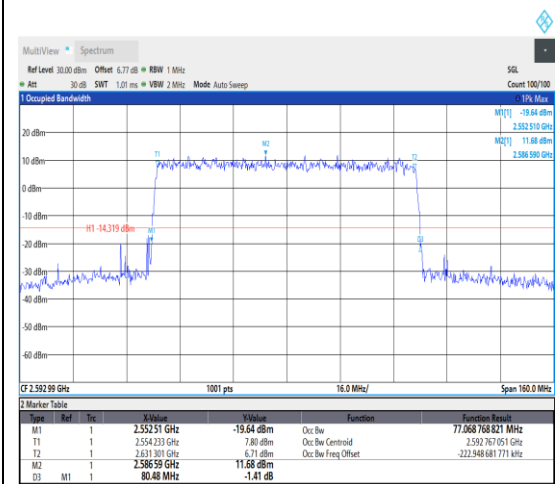

1-N41--30-80-M-3-DFT-16QAM-Outer_Full-2
16@0-Ant1-76.777-80.160-≤80-PASS

1-N41--30-80-M-5-DFT-256QAM-Outer_Full-216@0-Ant1-77.069-80.480-≤80-PASS