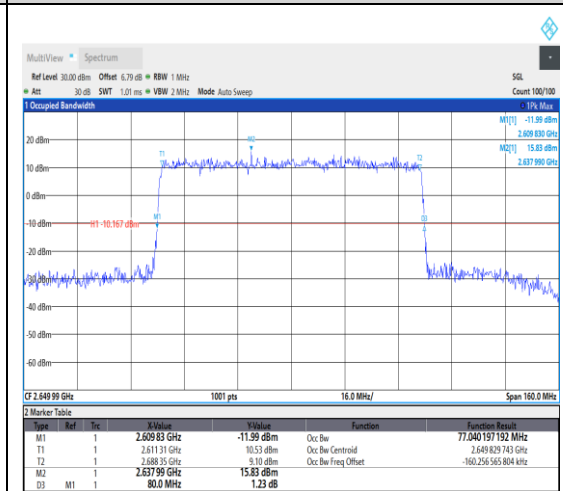

1-N41--30-80-H-1-DFT-QPSK-Outer_Full-21
6@0-Ant1-76.983-80.160-≤80-PASS

1-N41--30-80-H-3-DFT-16QAM-Outer_Full-2
16@0-Ant1-77.04-80.000-≤80-PASS