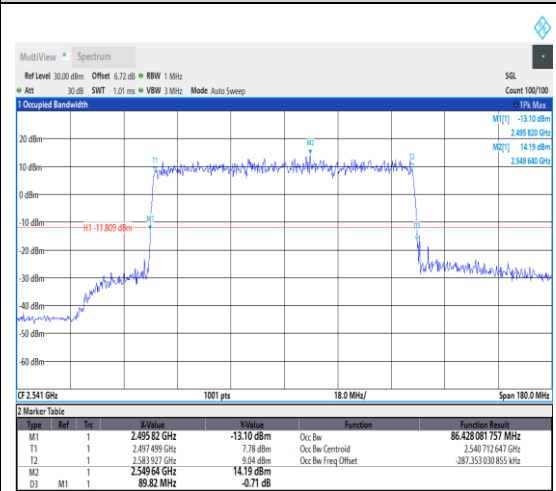

1-N41--30-90-L-2-DFT-PI2BPSK-Outer_Full-243 @0-Ant1-86.252-90.000-≤90-PASS

1-N41--30-90-L-4-DFT-64QAM-Outer_Full-243 @0-Ant1-86.428-89.820-≤90-PASS