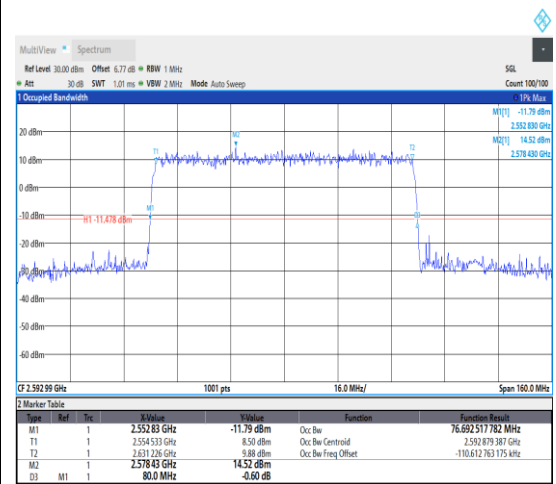

1-N41--30-80-M-2-DFT-PI2BPSK-Outer_Full-216@0-Ant1-76.971-80.480-≤80-PASS

1-N41--30-80-M-4-DFT-64QAM-Outer_Full-2
16@0-Ant1-76.693-80.000-≤80-PASS