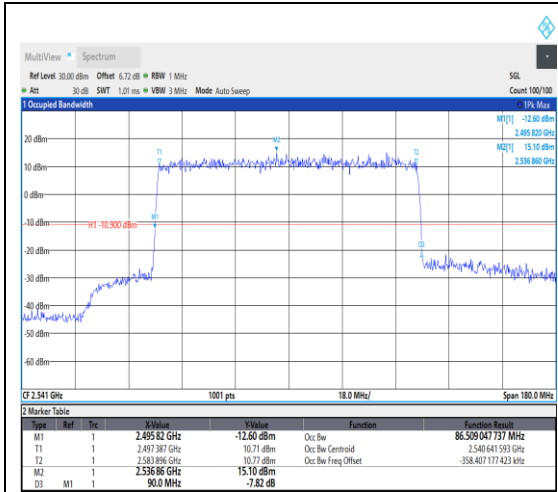

1-N41--30-80-H-8-CP-64QAM-Outer_Full-21
7@0-Ant1-77.294-80.640-≤80-PASS

1-N41--30-90-L-1-DFT-QPSK-Outer_Full-243 @0-Ant1-86.509-90.000-≤90-PASS