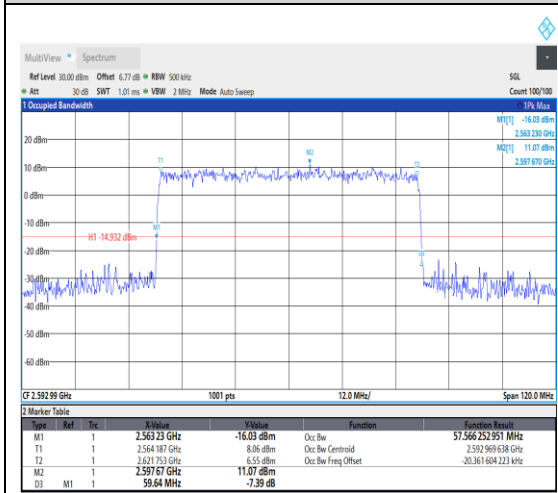

1-N41--30-60-M-6-CP-QPSK-Outer_Full-162@0-Ant1-57.71-59.640-<60-PASS

1-N41--30-60-M-8-CP-64QAM-Outer_Full-162@0-Ant1-57.566-59.640-<60-PASS