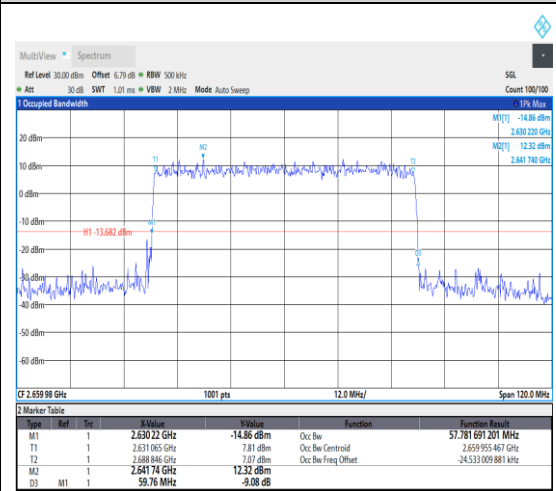

1-N41--30-60-H-2-DFT-PI2BPSK-Outer_Full-162@0-Ant1-57.676-59.640-≤60-PASS

1-N41--30-60-H-4-DFT-64QAM-Outer_Full-1
62@0-Ant1-57.782-59.760-≤60-PASS