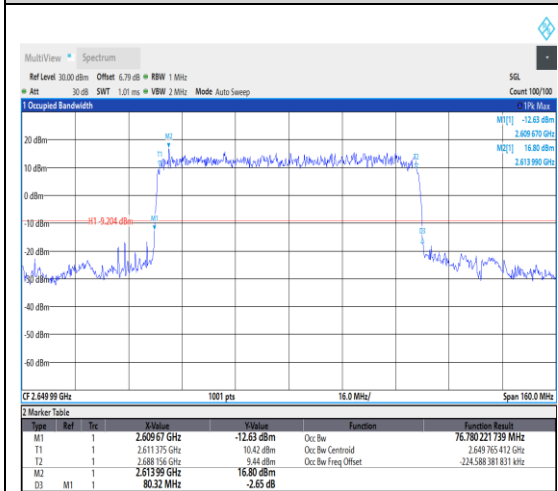

1-N41--30-80-M-9-CP-256QAM-Outer_Full-2
17@0-Ant1-77.462-80.480-≤80-PASS

1-N41--30-80-H-2-DFT-PI2BPSK-Outer_Full-216@0-Ant1-76.78-80.320-≤80-PASS