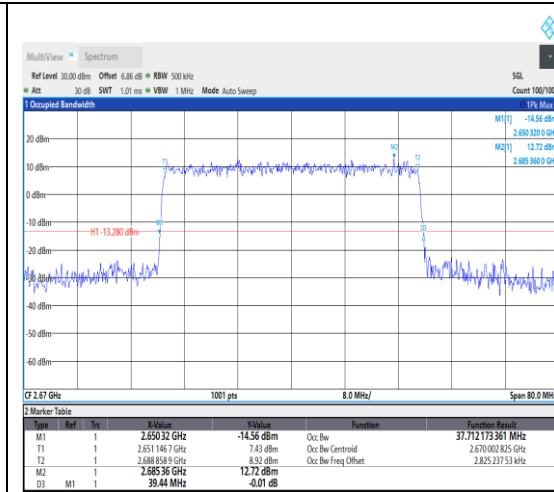

1-N41--30-40-H-8-CP-64QAM-Outer_Full-10
6@0-Ant1-37.712-39.440-≤40-PASS