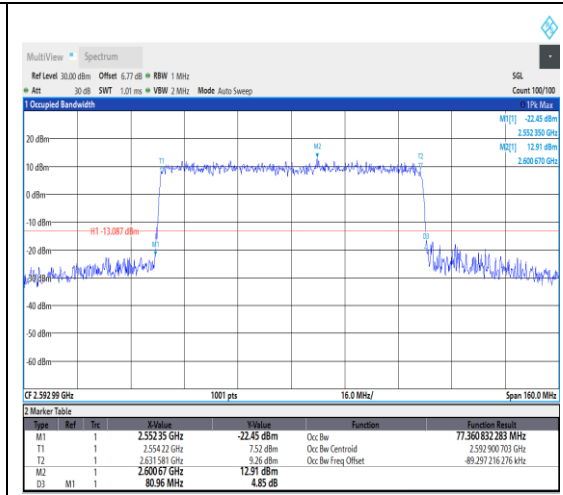

1-N41--30-80-M-6-CP-QPSK-Outer_Full-217
@0-Ant1-77.267-80.640-≤80-PASS

1-N41--30-80-M-8-CP-64QAM-Outer_Full-21
7@0-Ant1-77.361-80.960-≤80-PASS