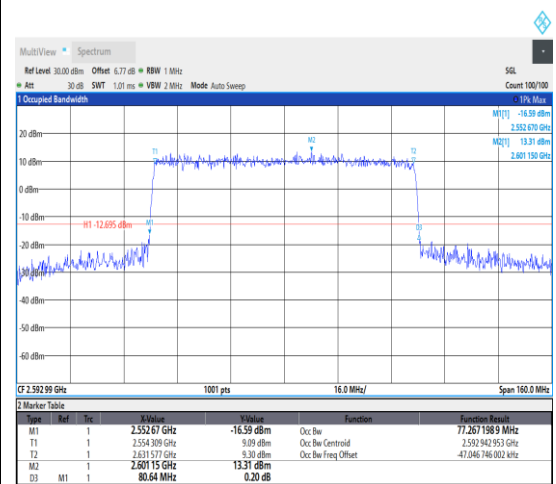

1-N41--30-80-M-4-DFT-64QAM-Outer_Full-2
16@0-Ant1-76.693-80.000-≤80-PASS

1-N41--30-80-M-6-CP-QPSK-Outer_Full-217
@0-Ant1-77.267-80.640-≤80-PASS