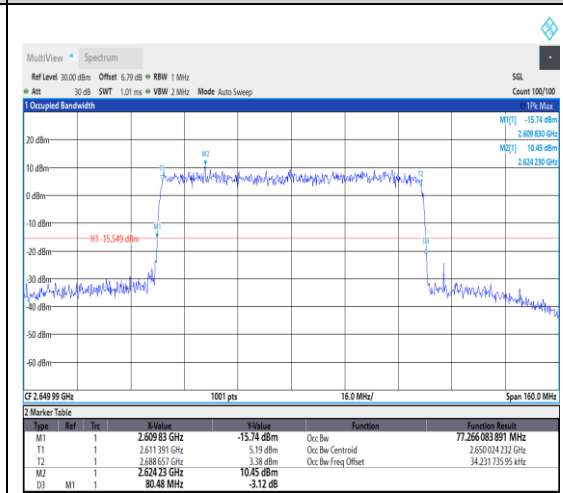

1-N41--30-80-H-7-CP-16QAM-Outer_Full-21
7@0-Ant1-77.315-80.800-≤80-PASS

1-N41--30-80-H-9-CP-256QAM-Outer_Full-2
17@0-Ant1-77.266-80.480-≤80-PASS