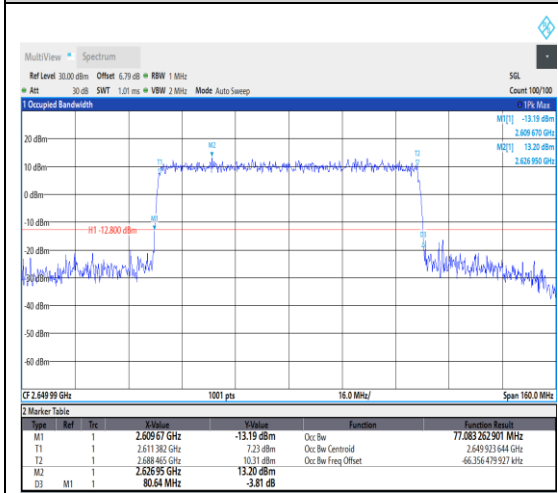

1-N41--30-80-H-4-DFT-64QAM-Outer_Full-2
16@0-Ant1-76.99-80.320-≤80-PASS

1-N41--30-80-H-6-CP-QPSK-Outer_Full-217
@0-Ant1-77.083-80.640-≤80-PASS