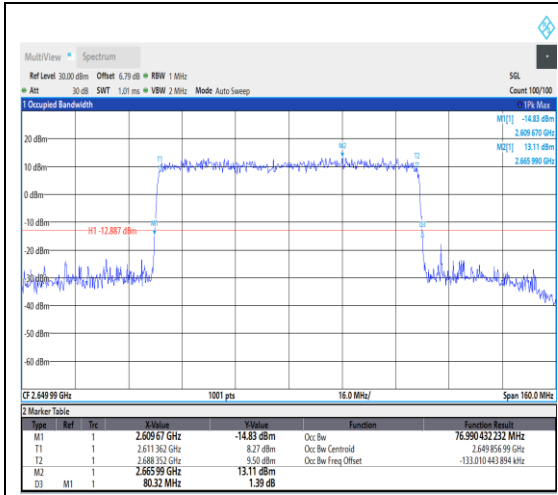

1-N41--30-80-H-2-DFT-PI2BPSK-Outer_Full-216@0-Ant1-76.78-80.320-≤80-PASS

1-N41--30-80-H-4-DFT-64QAM-Outer_Full-2
16@0-Ant1-76.99-80.320-≤80-PASS