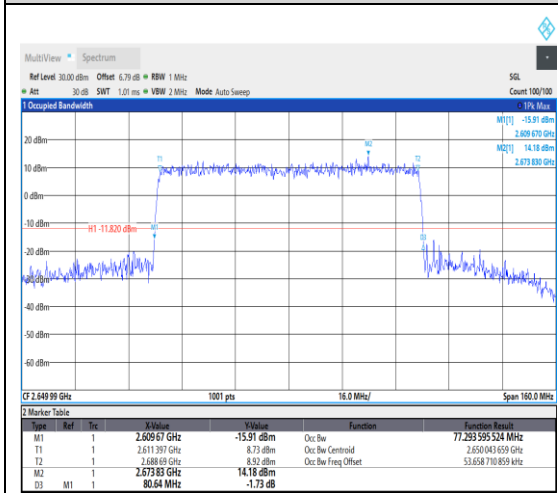

1-N41--30-80-H-6-CP-QPSK-Outer_Full-217
@0-Ant1-77.083-80.640-≤80-PASS

1-N41--30-80-H-8-CP-64QAM-Outer_Full-21
7@0-Ant1-77.294-80.640-≤80-PASS