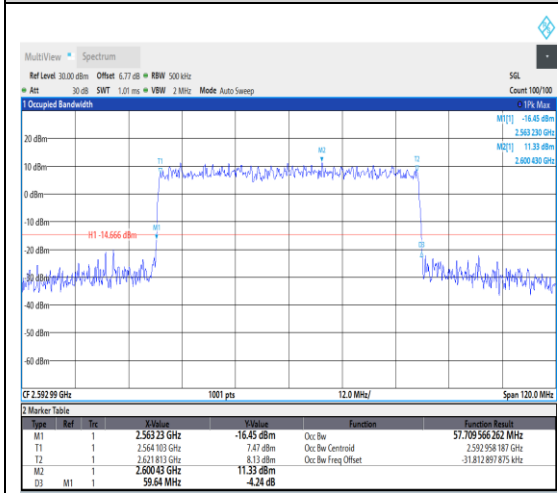

1-N41--30-60-M-4-DFT-64QAM-Outer_Full-1
62@0-Ant1-57.799-60.120-<60-PASS

1-N41--30-60-M-6-CP-QPSK-Outer_Full-162@0-Ant1-57.71-59.640-<60-PASS