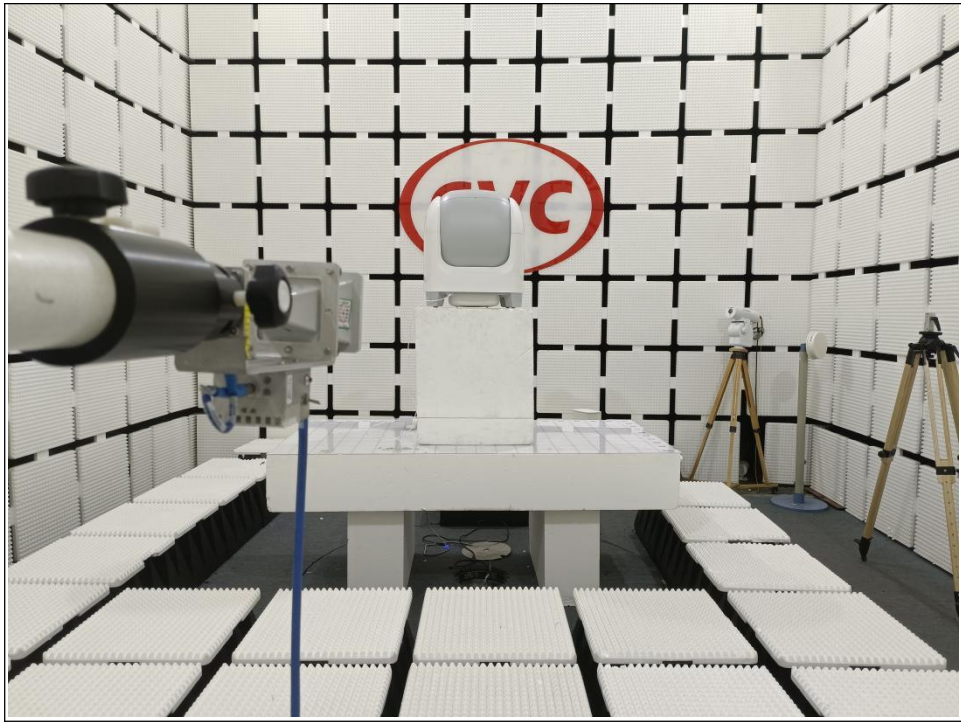

## SET-UP FOR RADIATED SPURIOUS EMISSION TEST

CONDUCTED EMISSION TEST

CONDUCTED EMISSION TEST

RADIATED EMISSION TEST BELOW 1GHz

RADIATED EMISSION TEST (1GHz ~ 18GHz)

RADIATED EMISSION TEST (18GHz ~ 40GHz)