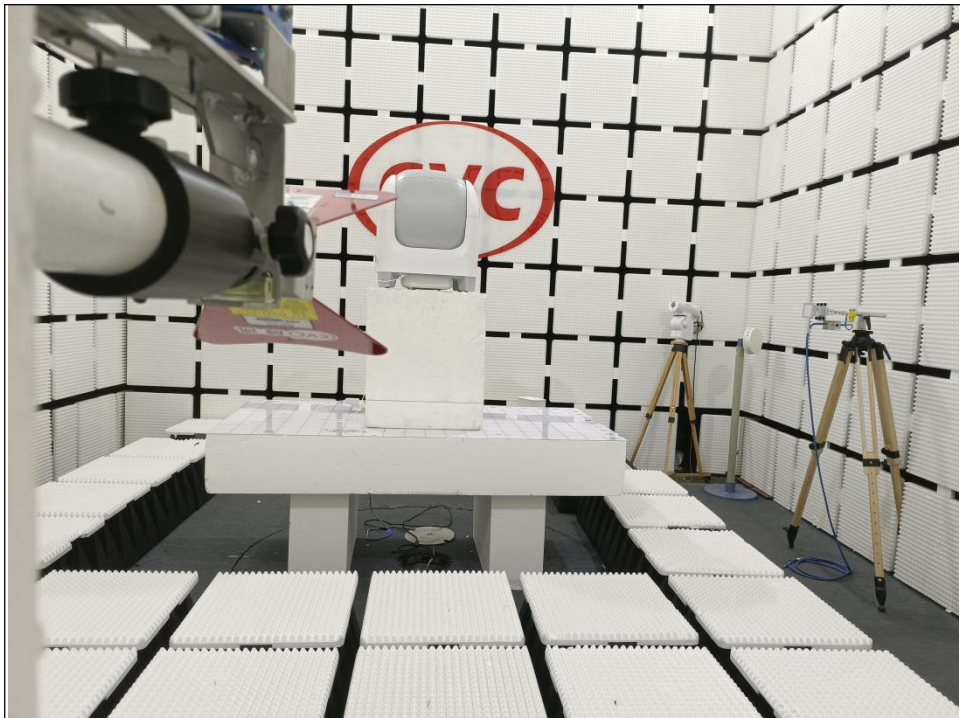

## SET-UP FOR RADIATED SPURIOUS EMISSION TEST

CONDUCTED EMISSION TEST

CONDUCTED EMISSION TEST

RADIATED EMISSION TEST BELOW 1GHz

RADIATED EMISSION TEST (1GHz ~ 18GHz)

RADIATED EMISSION TEST (18GHz ~ 40GHz)