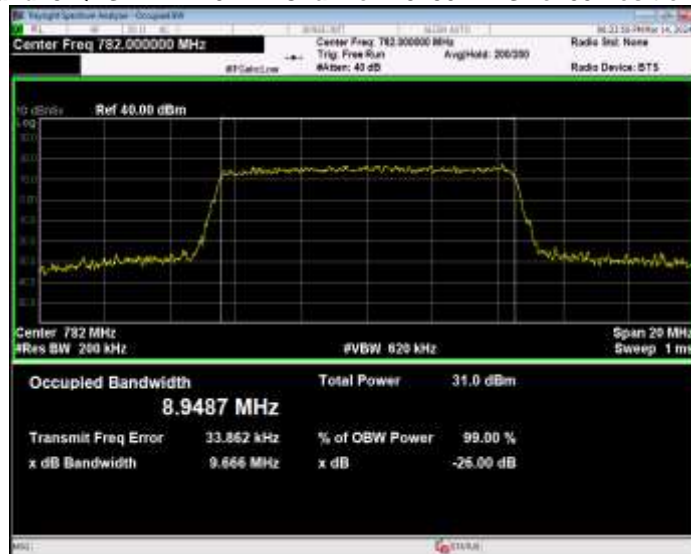

Band13 QPSK BW=5MHz Channel=23205 RB Size=25 Position=#0

Band13 QPSK BW=10MHz Channel=23230 RB Size=50 Position=#0