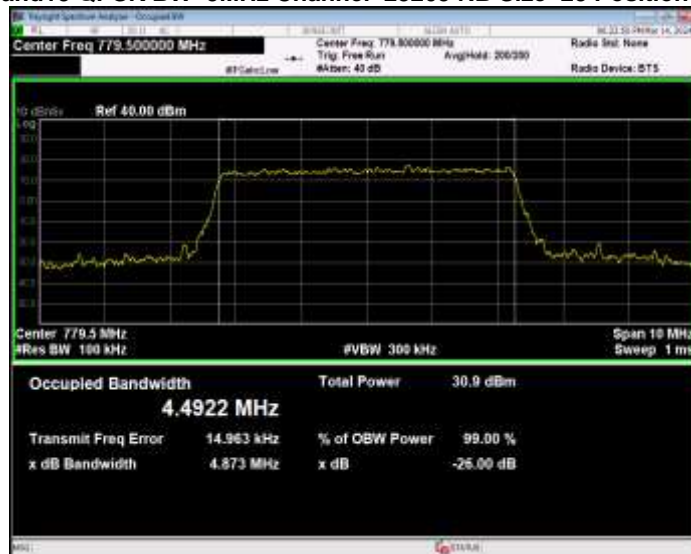

Band13 QPSK BW=5MHz Channel=23230 RB Size=25 Position=#0

Band13 QPSK BW=5MHz Channel=23205 RB Size=25 Position=#0