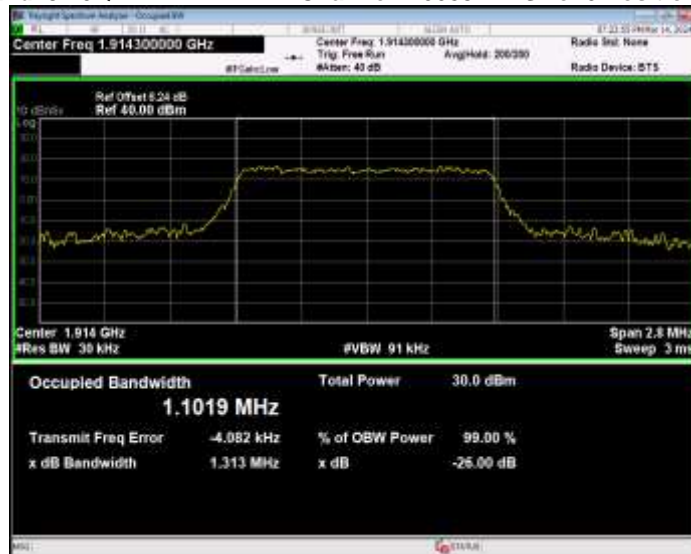

Band25 16QAM BW=10MHz Channel=26090 RB Size=50 Position=#0

Band25 16QAM BW=1.4MHz Channel=26683 RB Size=6 Position=#0