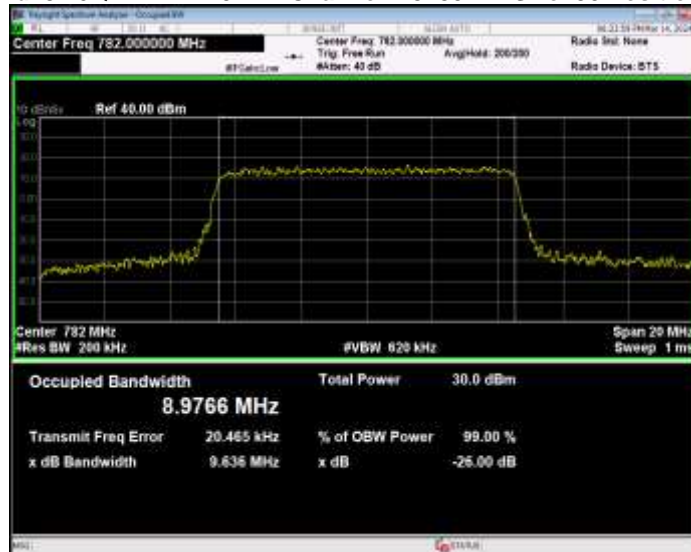

Band13 16QAM BW=10MHz Channel=23230 RB Size=50 Position=#0