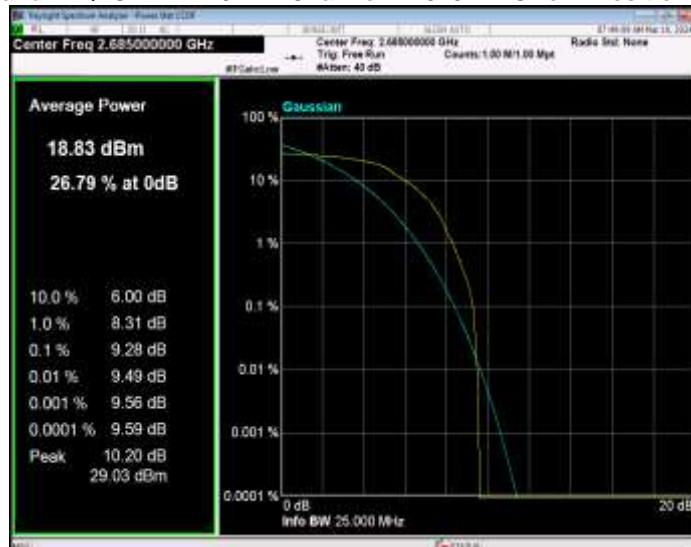

Band41 QPSK BW=10MHz Channel=41540 RB Size=1 Position=#0