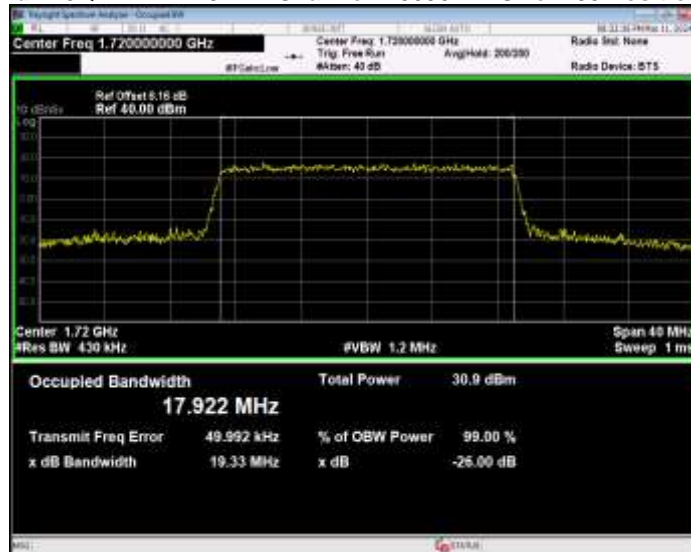

Band4 16QAM BW=20MHz Channel=20050 RB Size=100 Position=#0