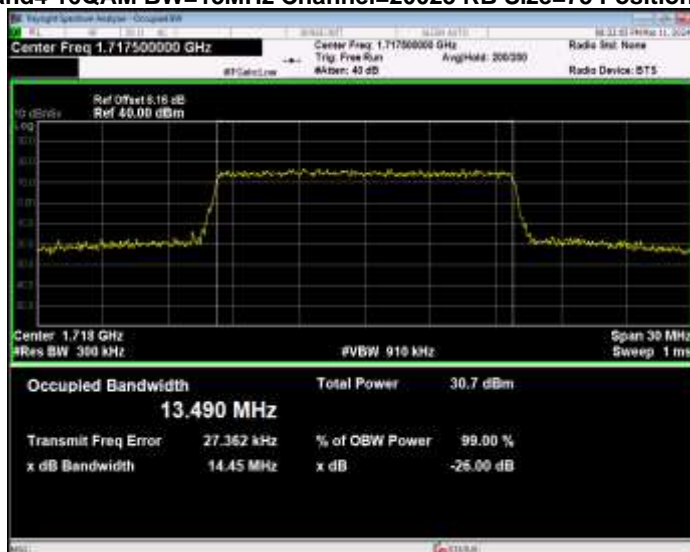

Band4 16QAM BW=15MHz Channel=20175 RB Size=75 Position=#0

Band4 16QAM BW=15MHz Channel=20025 RB Size=75 Position=#0