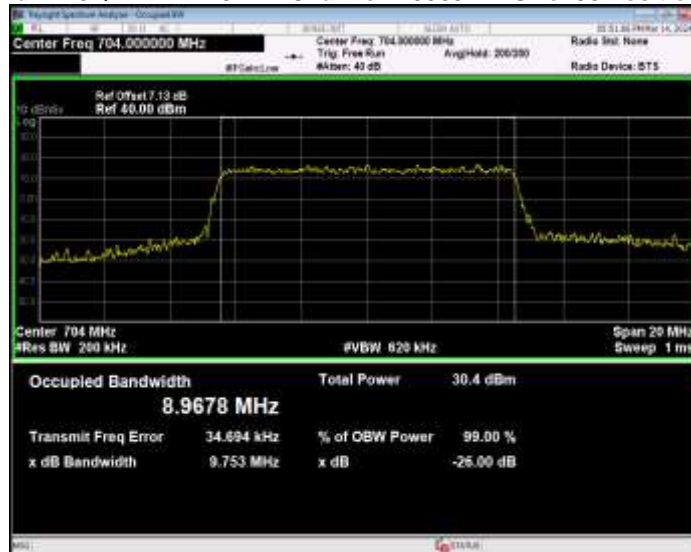

Band12 16QAM BW=1.4MHz Channel=23017 RB Size=6 Position=#0

Band12 16QAM BW=1.4MHz Channel=23095 RB Size=6 Position=#0

Band12 16QAM BW=1.4MHz Channel=23173 RB Size=6 Position=#0

Band12 16QAM BW=10MHz Channel=23060 RB Size=50 Position=#0