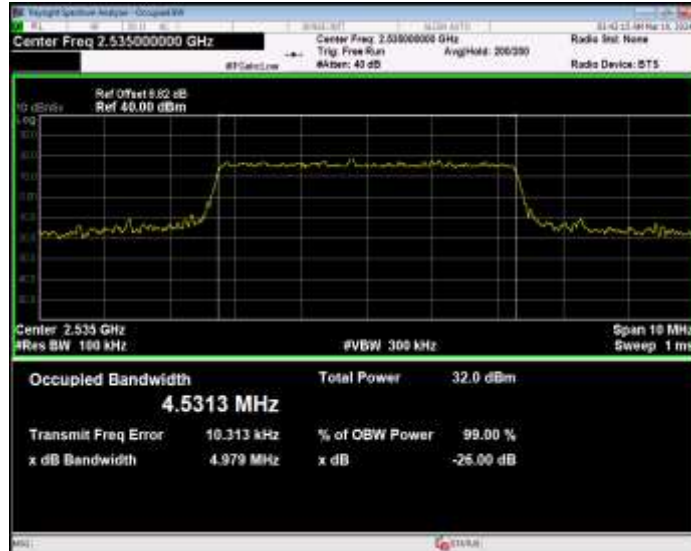

Band7 16QAM BW=5MHz Channel=21100 RB Size=25 Position=#0