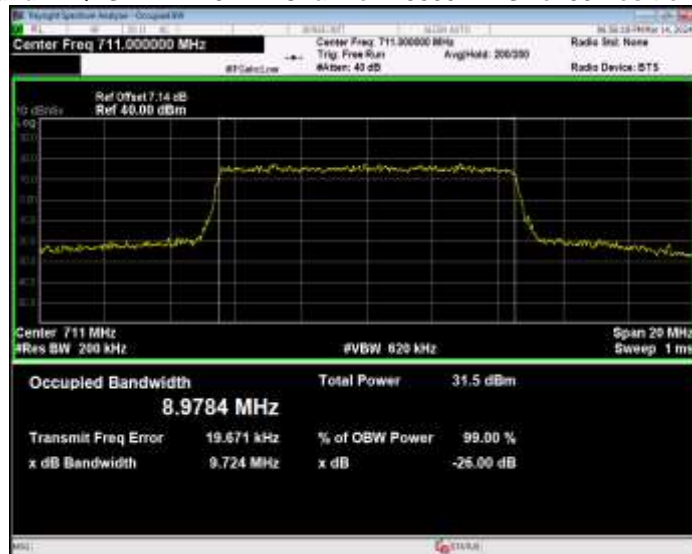

Band17 QPSK BW=5MHz Channel=23755 RB Size=25 Position=#0

Band17 QPSK BW=10MHz Channel=23800 RB Size=50 Position=#0