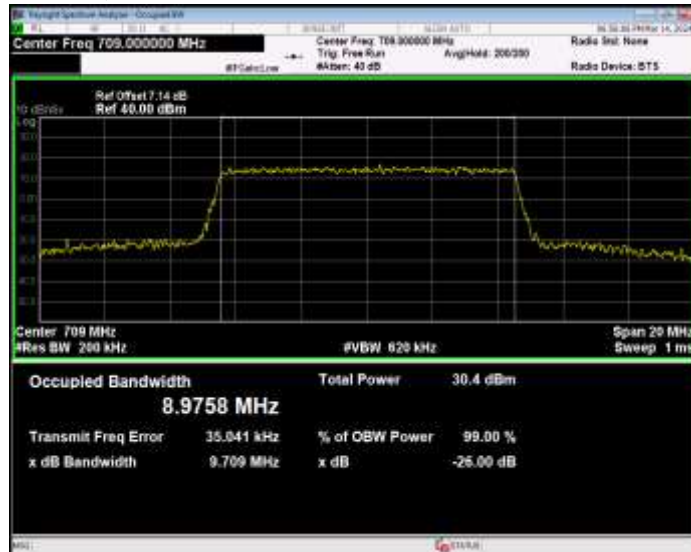

Band17 16QAM BW=10MHz Channel=23790 RB Size=50 Position=#0

Band17 16QAM BW=10MHz Channel=23780 RB Size=50 Position=#0