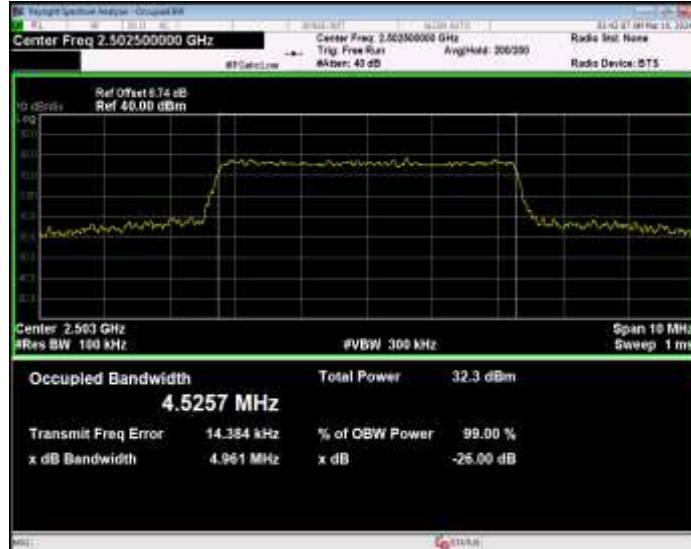

Band7 16QAM BW=5MHz Channel=20775 RB Size=25 Position=#0