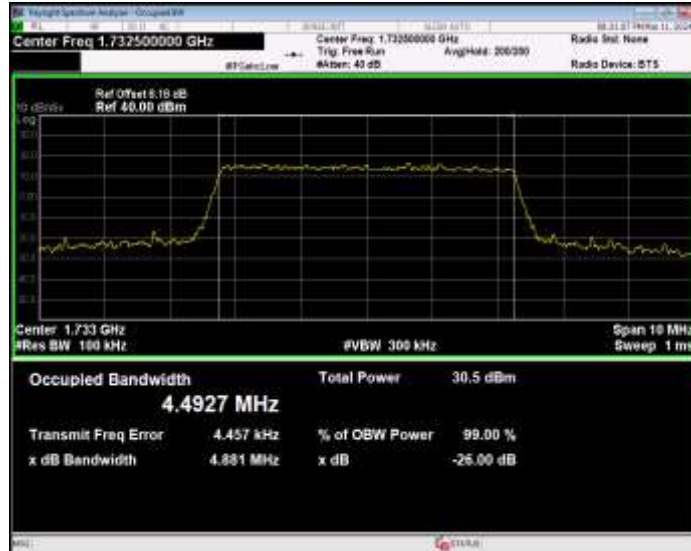

Band4 QPSK BW=5MHz Channel=20175 RB Size=25 Position=#0