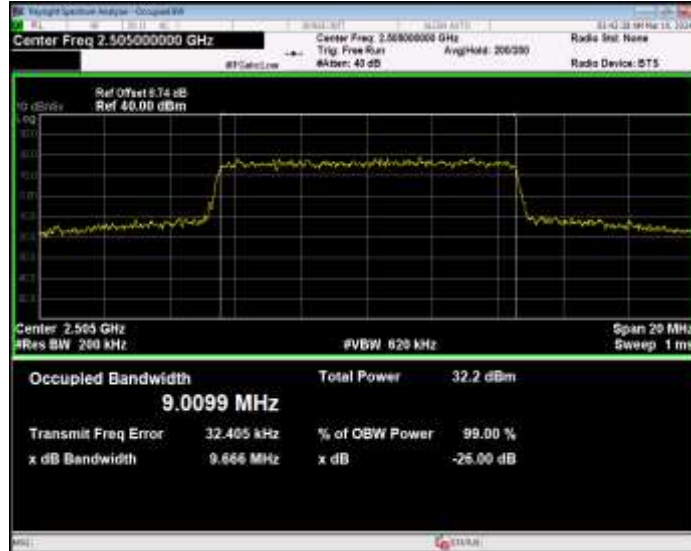

Band7 16QAM BW=10MHz Channel=20800 RB Size=50 Position=#0