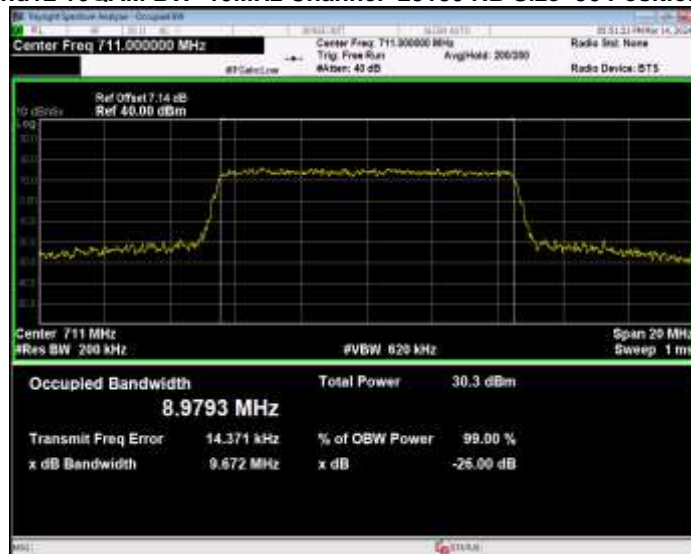

Band12 16QAM BW=3MHz Channel=23025 RB Size=15 Position=#0

Band12 16QAM BW=10MHz Channel=23130 RB Size=50 Position=#0