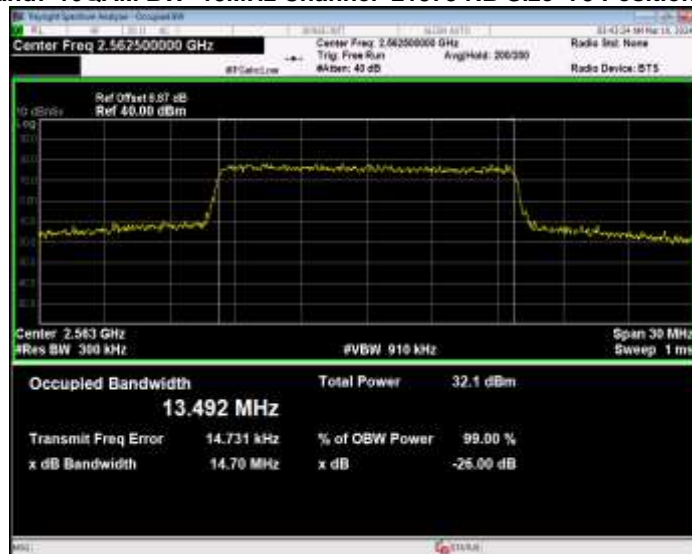

Band7 16QAM BW=15MHz Channel=21375 RB Size=75 Position=#0