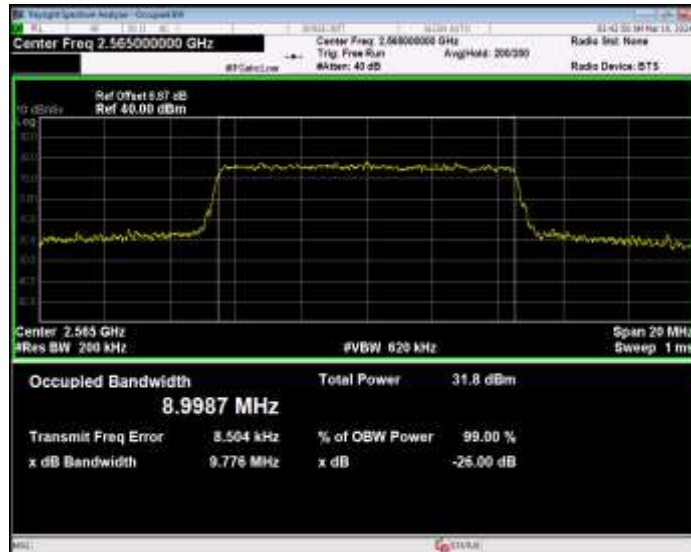

Band7 QPSK BW=10MHz Channel=21400 RB Size=50 Position=#0