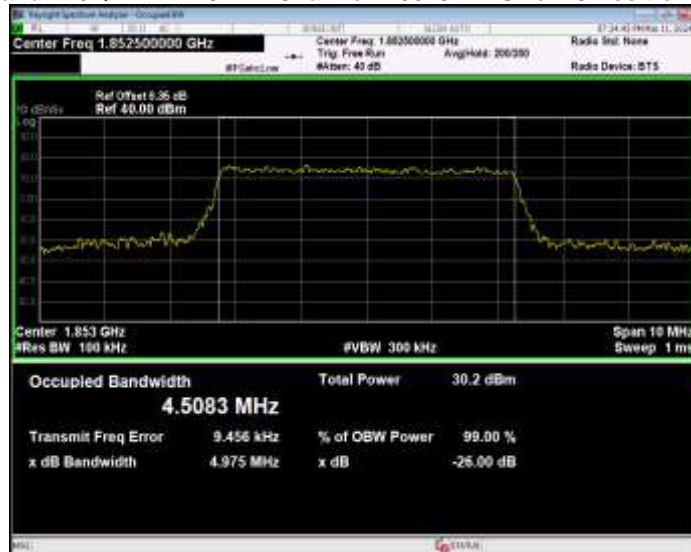

Band2 16QAM BW=3MHz Channel=18615 RB Size=15 Position=#0

Band2 16QAM BW=3MHz Channel=18900 RB Size=15 Position=#0

Band2 16QAM BW=3MHz Channel=19185 RB Size=15 Position=#0

Band2 16QAM BW=5MHz Channel=18625 RB Size=25 Position=#0