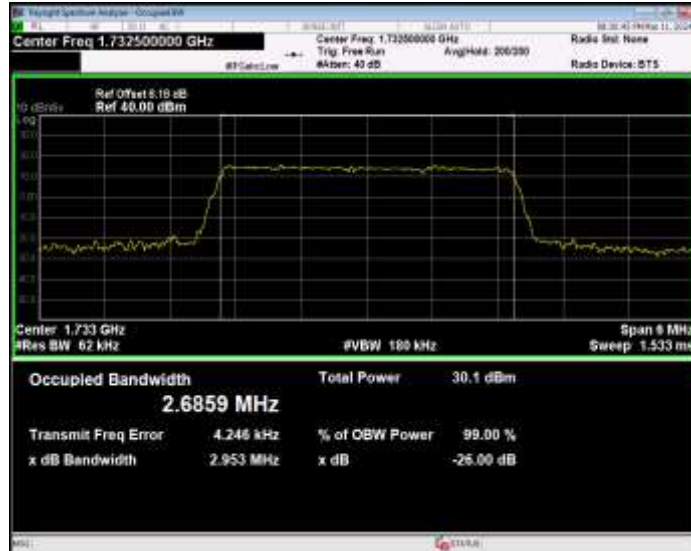

Band4 16QAM BW=3MHz Channel=20175 RB Size=15 Position=#0