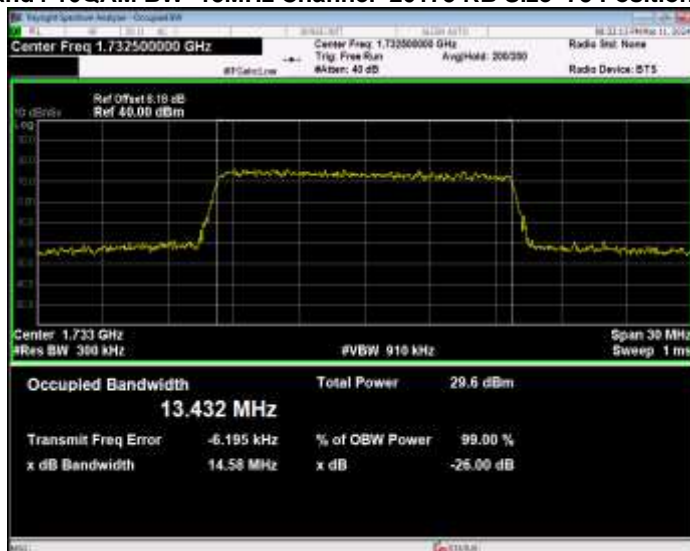

Band4 16QAM BW=10MHz Channel=20175 RB Size=50 Position=#0

Band4 16QAM BW=10MHz Channel=20350 RB Size=50 Position=#0

Band4 16QAM BW=15MHz Channel=20025 RB Size=75 Position=#0

Band4 16QAM BW=15MHz Channel=20175 RB Size=75 Position=#0