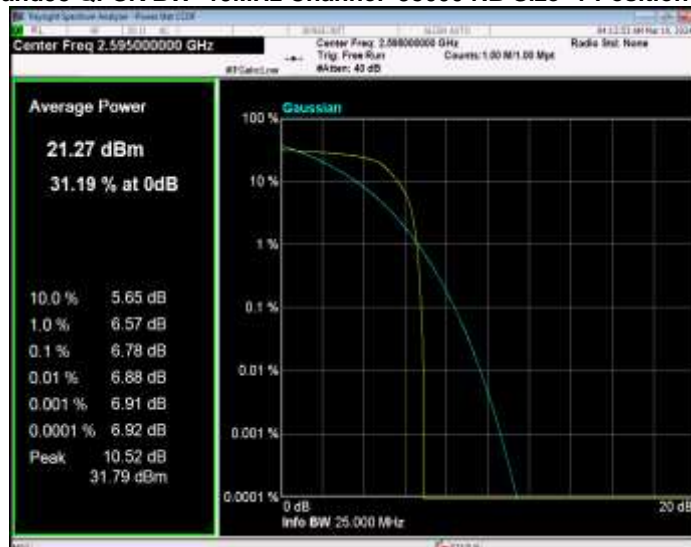

Band38 QPSK BW=15MHz Channel=38000 RB Size=1 Position=#0