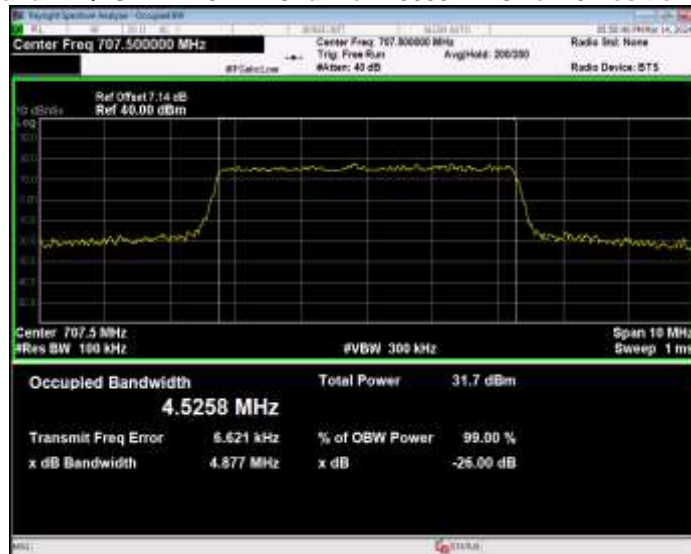

Band12 QPSK BW=5MHz Channel=23095 RB Size=25 Position=#0