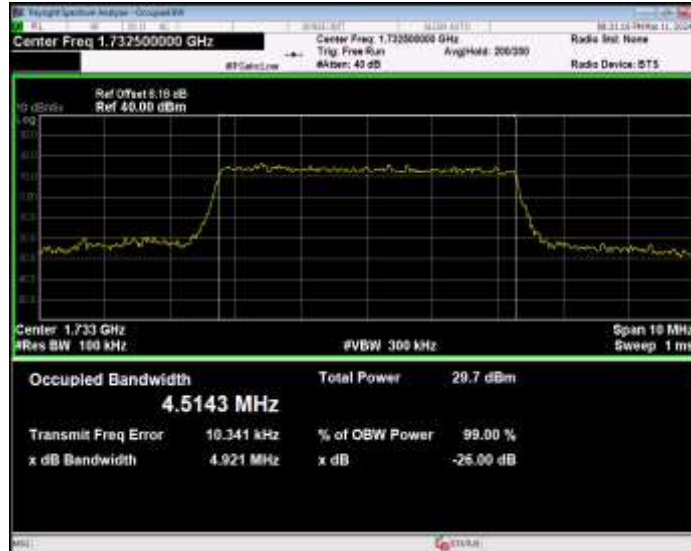

Band4 16QAM BW=5MHz Channel=20375 RB Size=25 Position=#0

Band4 16QAM BW=5MHz Channel=20175 RB Size=25 Position=#0