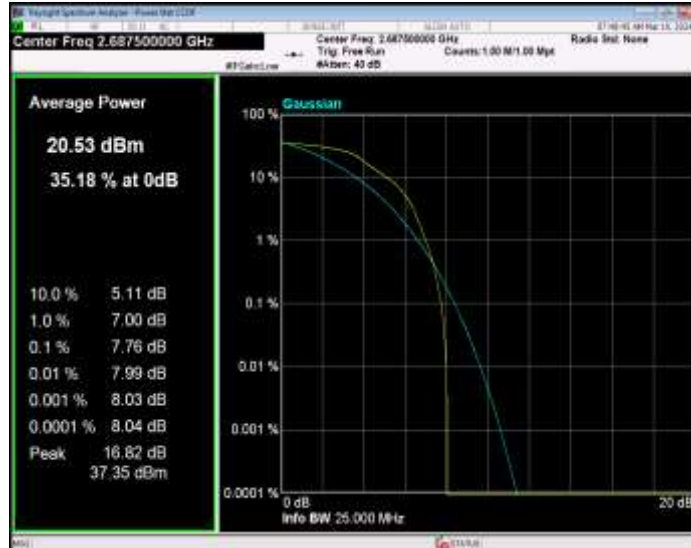

Band41 QPSK BW=20MHz Channel=41490 RB Size=1 Position=#0

Band41 QPSK BW=5MHz Channel=39675 RB Size=1 Position=#0

Band41 QPSK BW=5MHz Channel=40620 RB Size=1 Position=#0

Band41 QPSK BW=5MHz Channel=41565 RB Size=1 Position=#0