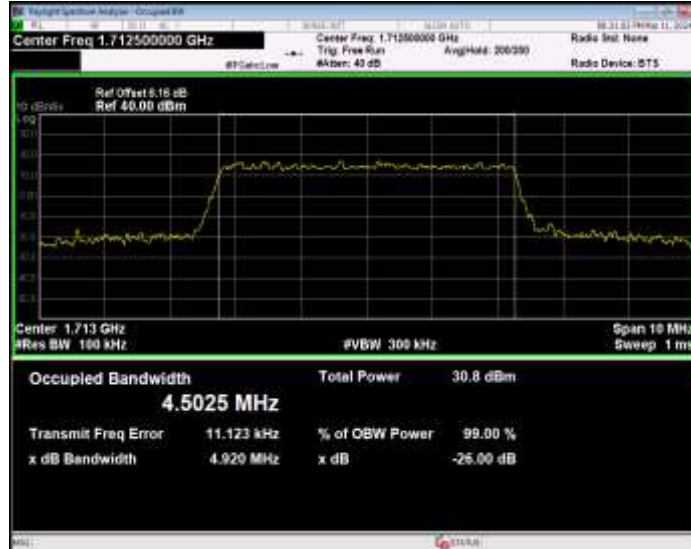

Band4 16QAM BW=3MHz Channel=19965 RB Size=15 Position=#0

Band4 16QAM BW=3MHz Channel=20175 RB Size=15 Position=#0

Band4 16QAM BW=3MHz Channel=20385 RB Size=15 Position=#0

Band4 16QAM BW=5MHz Channel=19975 RB Size=25 Position=#0