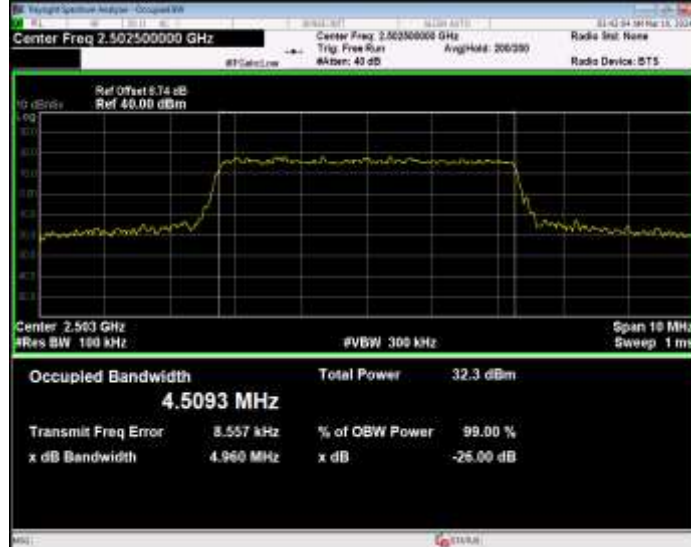

Band7 QPSK BW=5MHz Channel=20775 RB Size=25 Position=#0