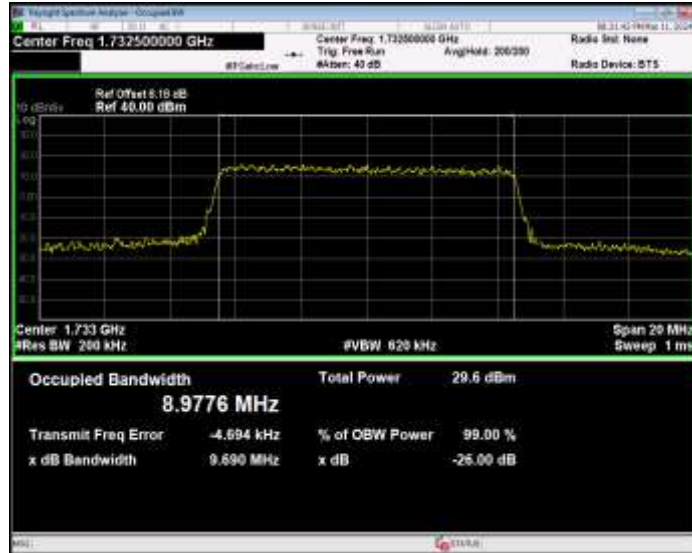

Band4 16QAM BW=10MHz Channel=20175 RB Size=50 Position=#0