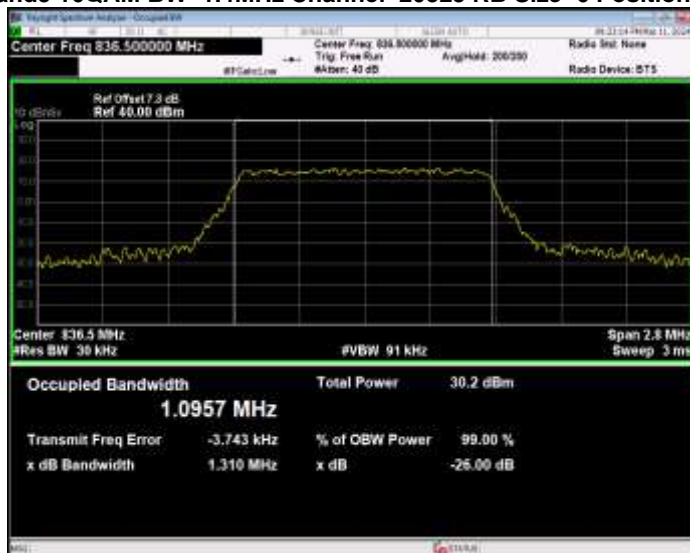

Band5 16QAM BW=1.4MHz Channel=20643 RB Size=6 Position=#0

Band5 16QAM BW=1.4MHz Channel=20525 RB Size=6 Position=#0