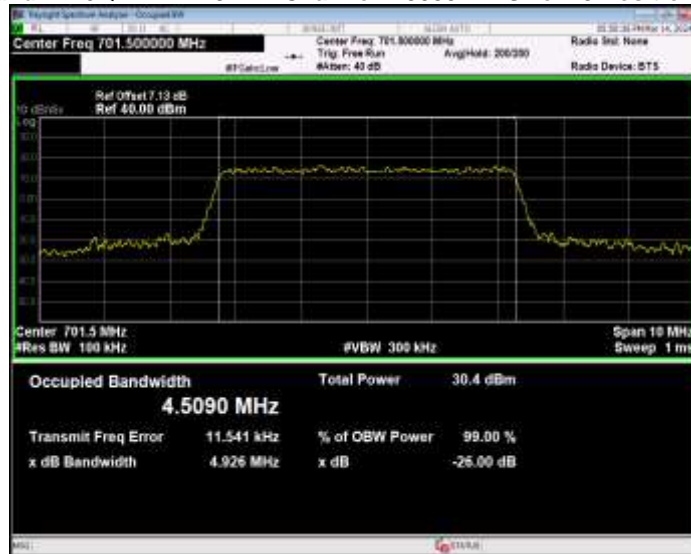

Band12 16QAM BW=5MHz Channel=23095 RB Size=25 Position=#0

Band12 16QAM BW=5MHz Channel=23035 RB Size=25 Position=#0