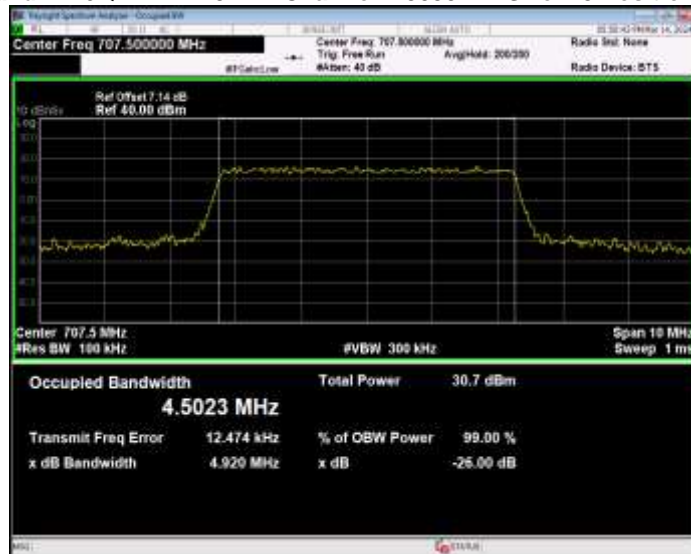

Band12 16QAM BW=5MHz Channel=23155 RB Size=25 Position=#0

Band12 16QAM BW=5MHz Channel=23095 RB Size=25 Position=#0