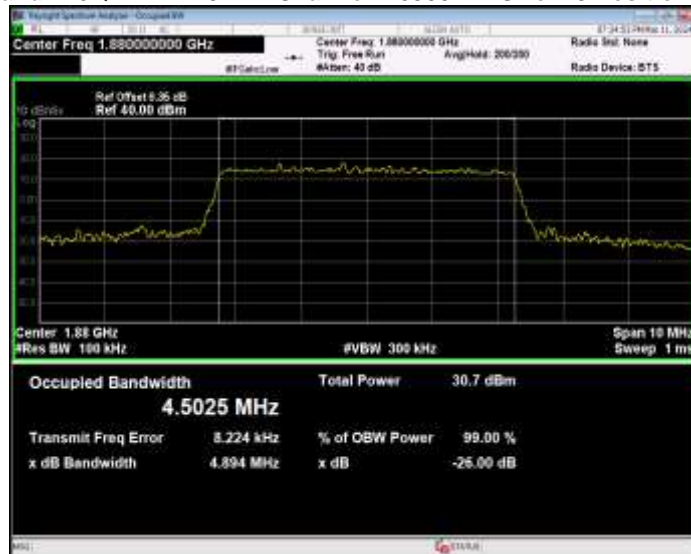

Band2 16QAM BW=5MHz Channel=18900 RB Size=25 Position=#0