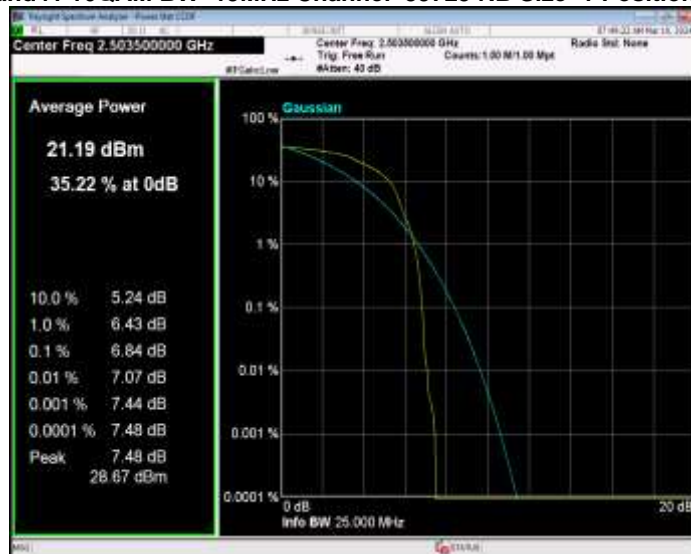

Band41 16QAM BW=10MHz Channel=39700 RB Size=1 Position=#0

Band41 16QAM BW=10MHz Channel=40620 RB Size=1 Position=#0

Band41 16QAM BW=10MHz Channel=41540 RB Size=1 Position=#0

Band41 16QAM BW=15MHz Channel=39725 RB Size=1 Position=#0