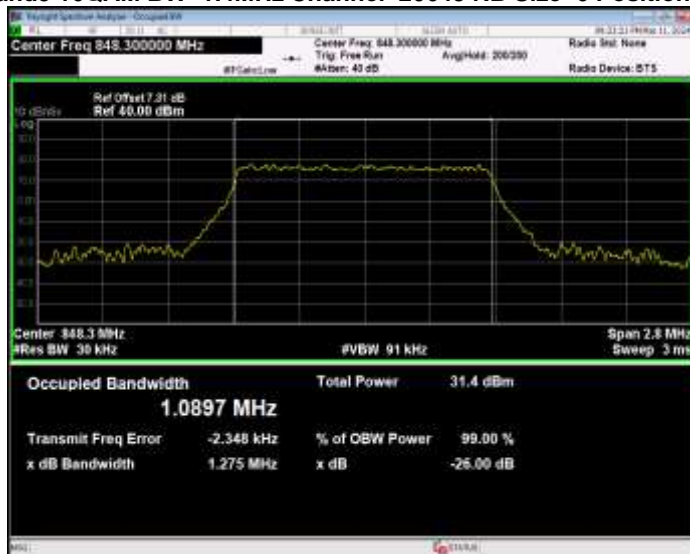

Band5 16QAM BW=10MHz Channel=20450 RB Size=50 Position=#0

Band5 16QAM BW=1.4MHz Channel=20643 RB Size=6 Position=#0