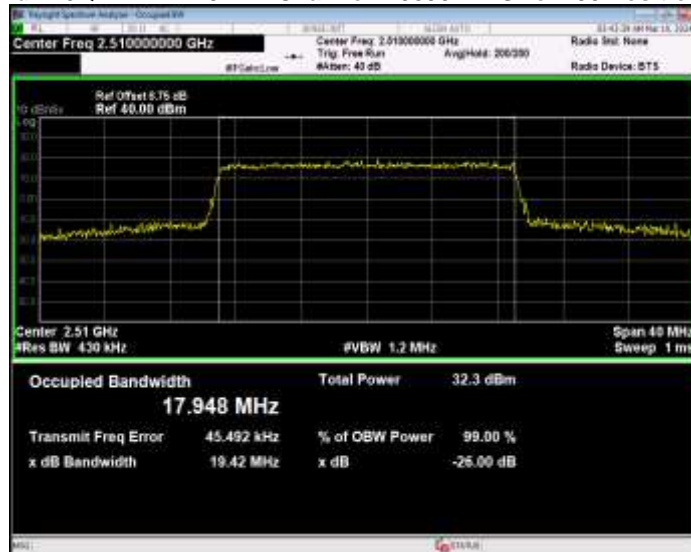

Band7 16QAM BW=20MHz Channel=20850 RB Size=100 Position=#0