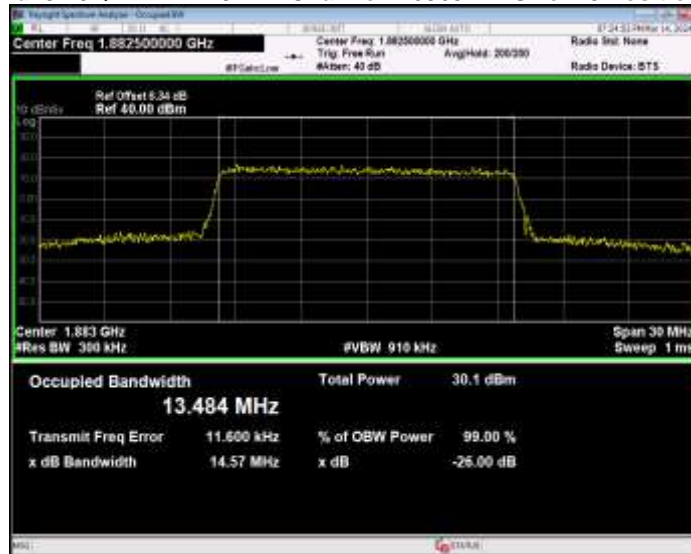

Band25 16QAM BW=10MHz Channel=26365 RB Size=50 Position=#0

Band25 16QAM BW=10MHz Channel=26640 RB Size=50 Position=#0

Band25 16QAM BW=15MHz Channel=26115 RB Size=75 Position=#0

Band25 16QAM BW=15MHz Channel=26365 RB Size=75 Position=#0