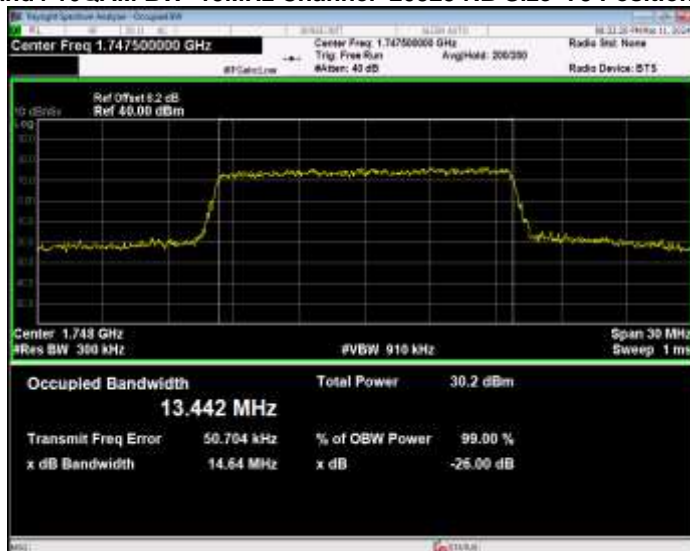

Band4 16QAM BW=15MHz Channel=20325 RB Size=75 Position=#0