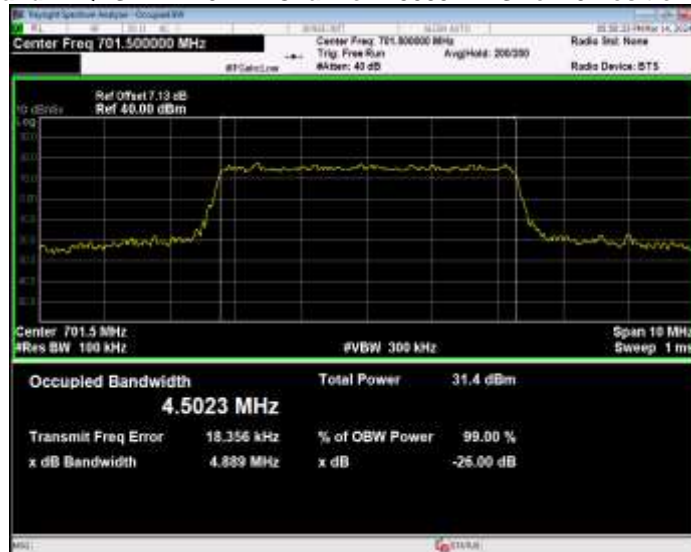

Band12 QPSK BW=5MHz Channel=23035 RB Size=25 Position=#0