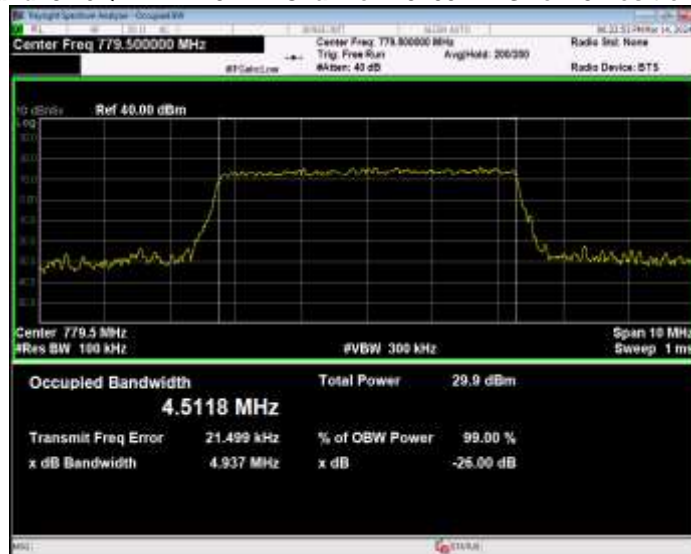

Band13 16QAM BW=5MHz Channel=23205 RB Size=25 Position=#0