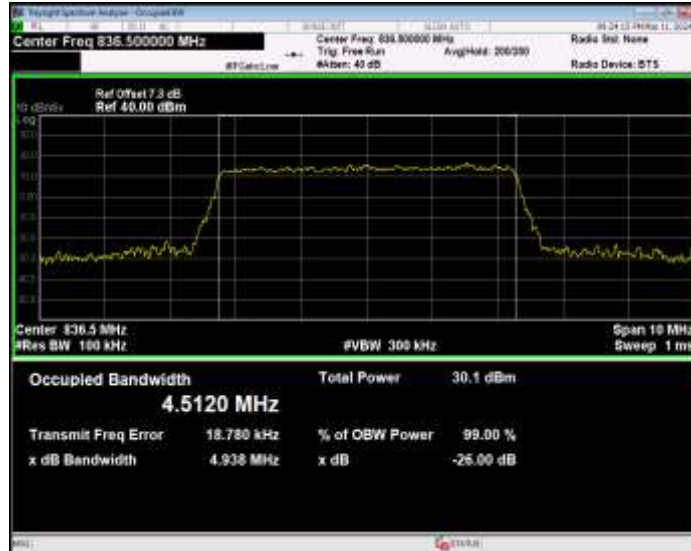

Band5 16QAM BW=5MHz Channel=20525 RB Size=25 Position=#0