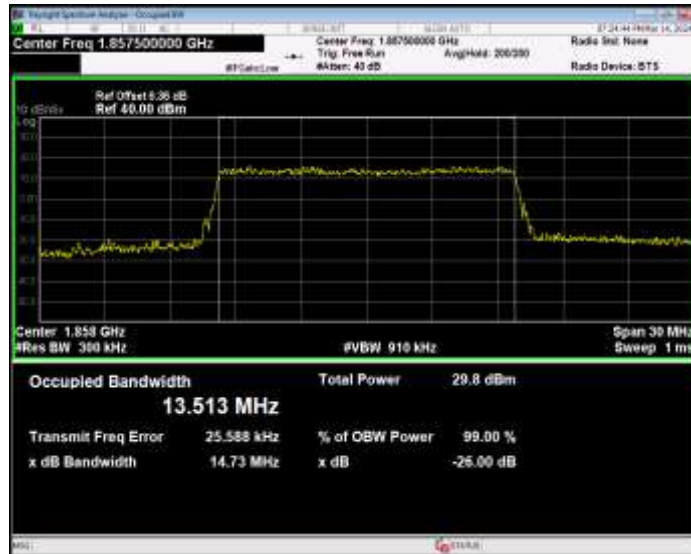

Band25 16QAM BW=15MHz Channel=26365 RB Size=75 Position=#0

Band25 16QAM BW=15MHz Channel=26115 RB Size=75 Position=#0