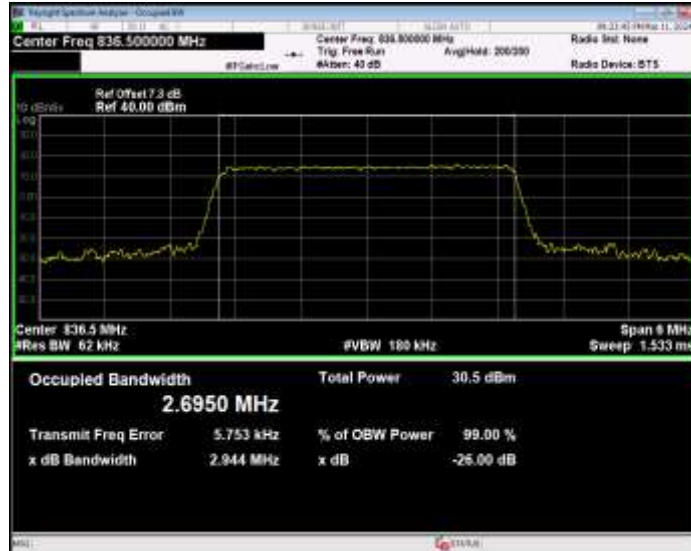

Band5 16QAM BW=10MHz Channel=20525 RB Size=50 Position=#0

Band5 16QAM BW=10MHz Channel=20600 RB Size=50 Position=#0

Band5 16QAM BW=3MHz Channel=20415 RB Size=15 Position=#0

Band5 16QAM BW=3MHz Channel=20525 RB Size=15 Position=#0