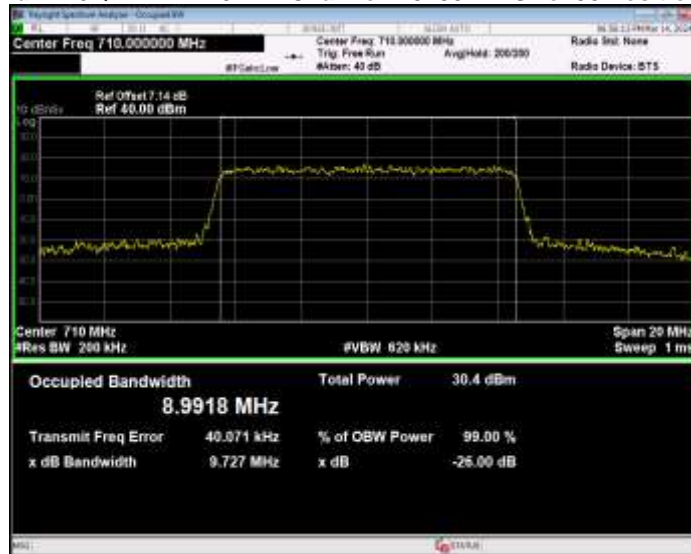

Band17 16QAM BW=10MHz Channel=23800 RB Size=50 Position=#0

Band17 16QAM BW=10MHz Channel=23790 RB Size=50 Position=#0