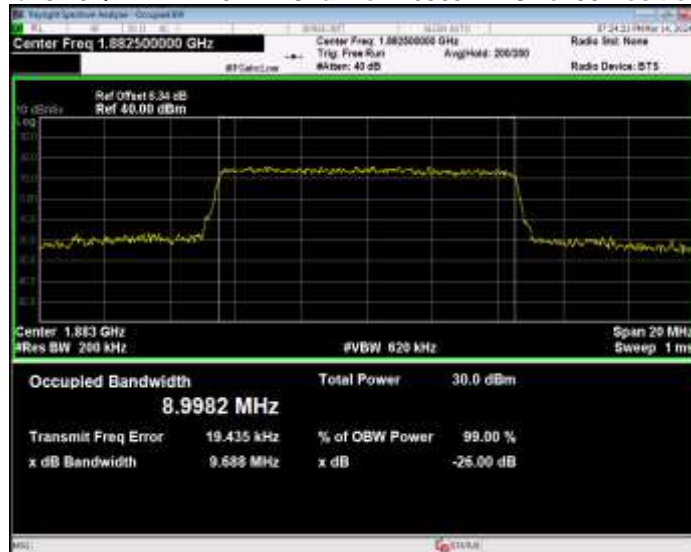

Band25 16QAM BW=10MHz Channel=26640 RB Size=50 Position=#0

Band25 16QAM BW=10MHz Channel=26365 RB Size=50 Position=#0