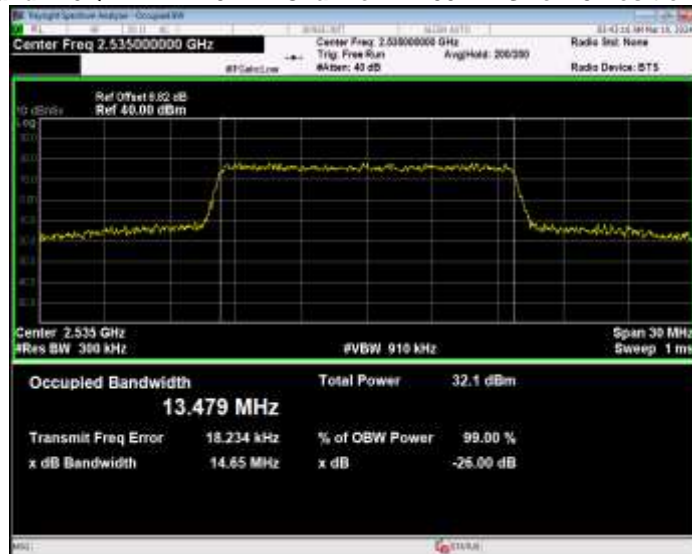

Band7 16QAM BW=15MHz Channel=21375 RB Size=75 Position=#0

Band7 16QAM BW=15MHz Channel=21100 RB Size=75 Position=#0