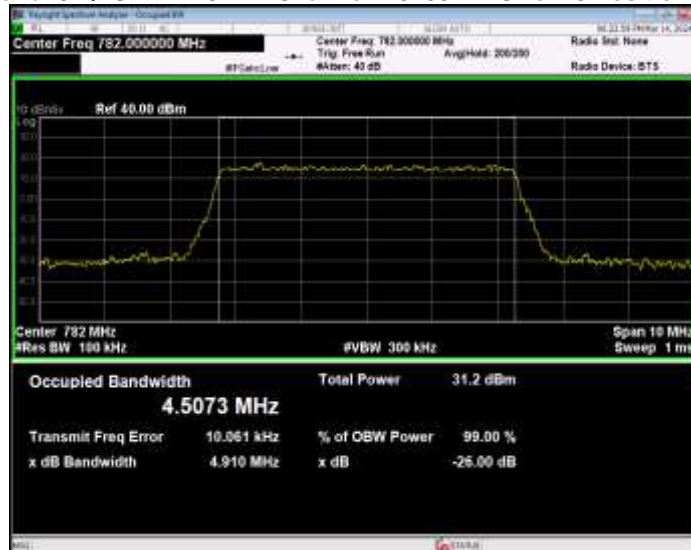

Band13 QPSK BW=5MHz Channel=23255 RB Size=25 Position=#0

Band13 QPSK BW=5MHz Channel=23230 RB Size=25 Position=#0