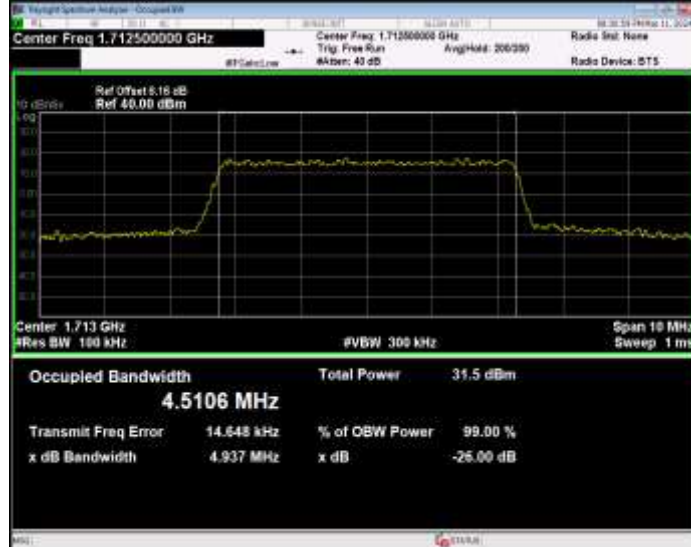

Band4 QPSK BW=5MHz Channel=19975 RB Size=25 Position=#0