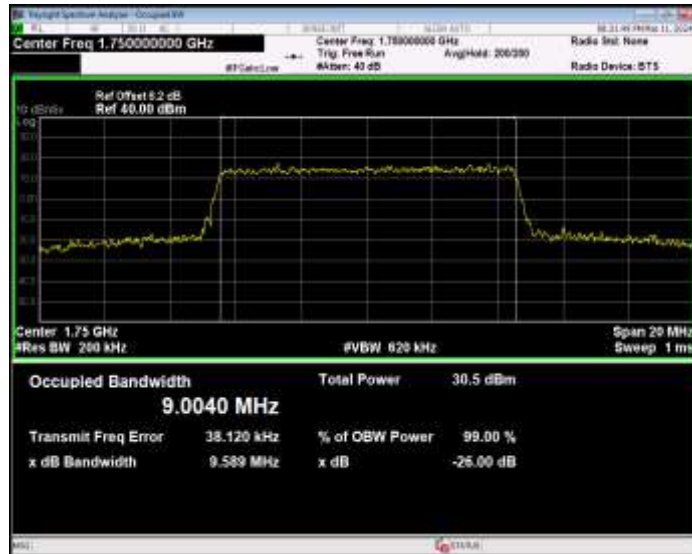

Band4 16QAM BW=15MHz Channel=20025 RB Size=75 Position=#0

Band4 16QAM BW=10MHz Channel=20350 RB Size=50 Position=#0