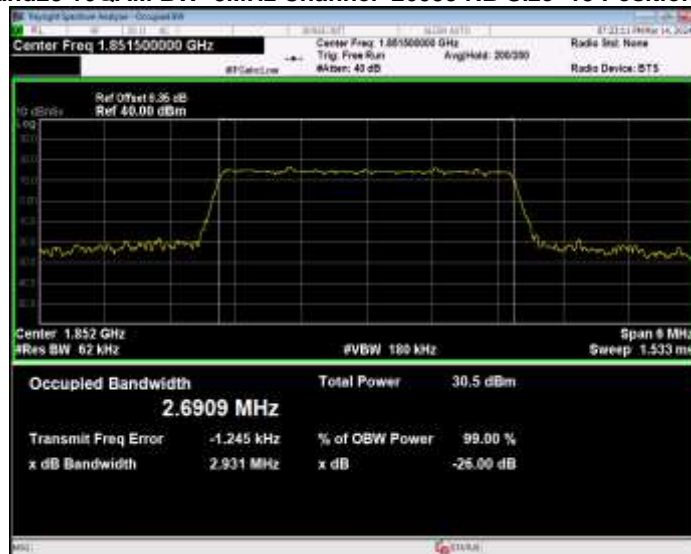

Band25 16QAM BW=3MHz Channel=26055 RB Size=15 Position=#0