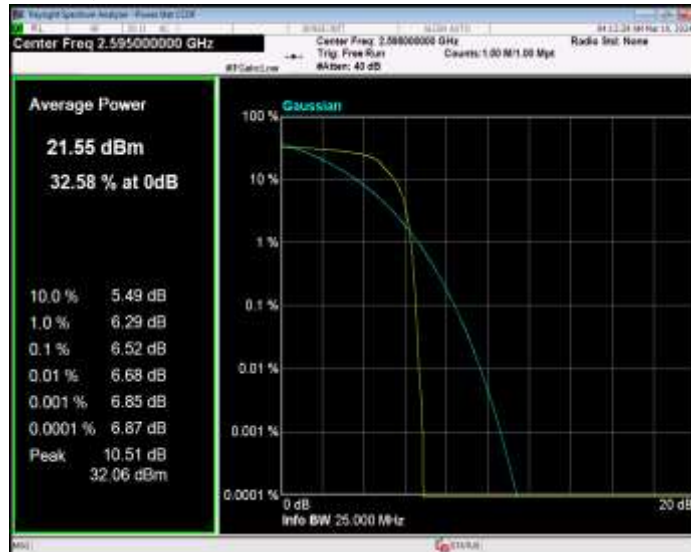

Band38 QPSK BW=10MHz Channel=38000 RB Size=1 Position=#0