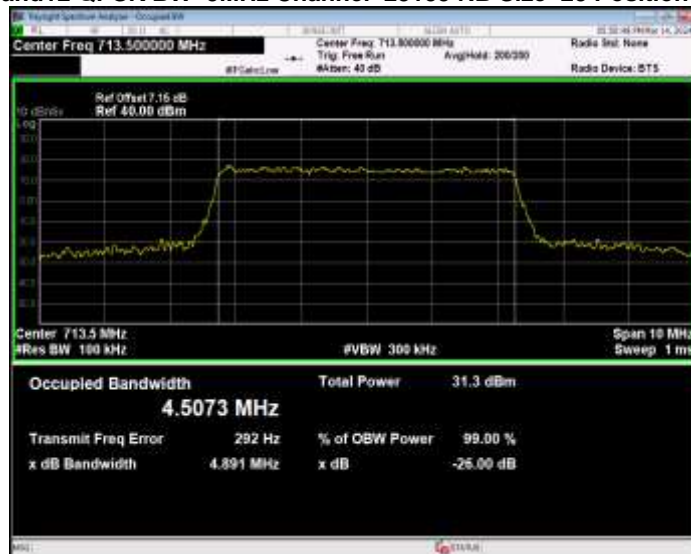

Band12 QPSK BW=3MHz Channel=23165 RB Size=15 Position=#0

Band12 QPSK BW=5MHz Channel=23035 RB Size=25 Position=#0

Band12 QPSK BW=5MHz Channel=23095 RB Size=25 Position=#0

Band12 QPSK BW=5MHz Channel=23155 RB Size=25 Position=#0