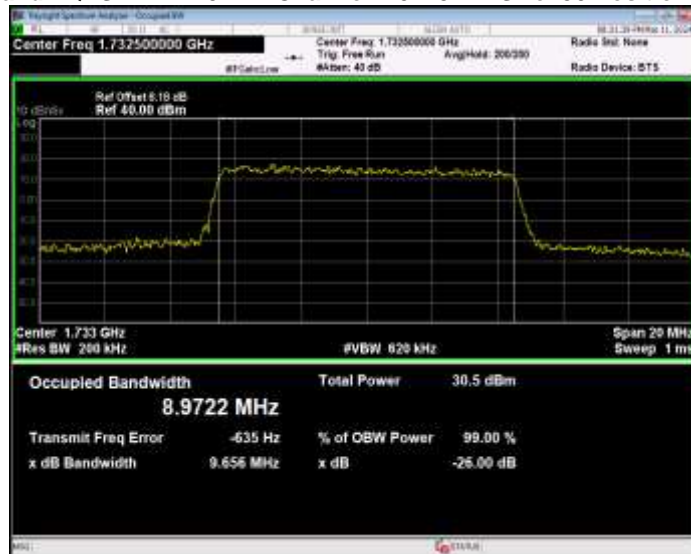

Band4 QPSK BW=10MHz Channel=20175 RB Size=50 Position=#0