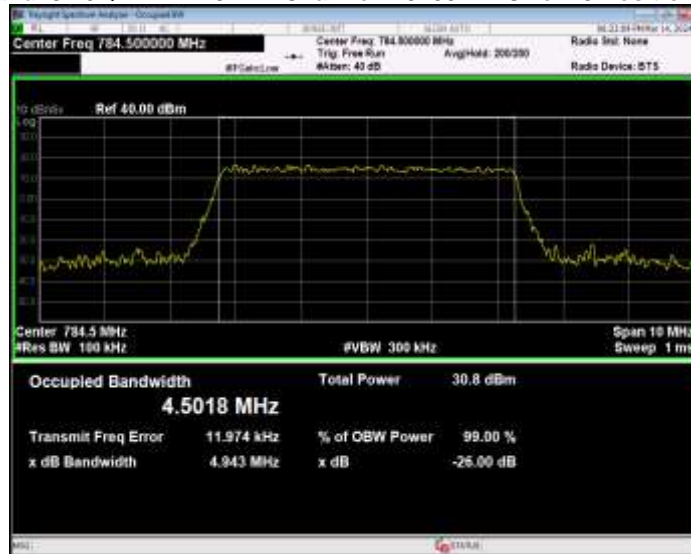

Band13 16QAM BW=10MHz Channel=23230 RB Size=50 Position=#0

Band13 16QAM BW=5MHz Channel=23205 RB Size=25 Position=#0

Band13 16QAM BW=5MHz Channel=23230 RB Size=25 Position=#0

Band13 16QAM BW=5MHz Channel=23255 RB Size=25 Position=#0