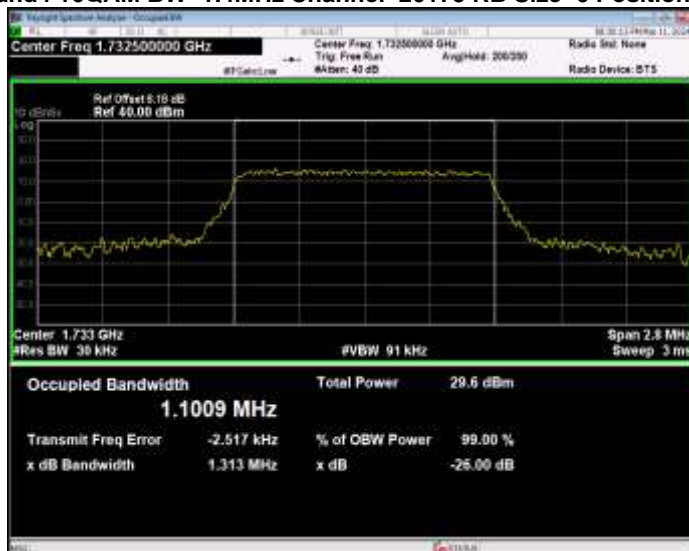

Band4 16QAM BW=1.4MHz Channel=20393 RB Size=6 Position=#0

Band4 16QAM BW=1.4MHz Channel=20175 RB Size=6 Position=#0