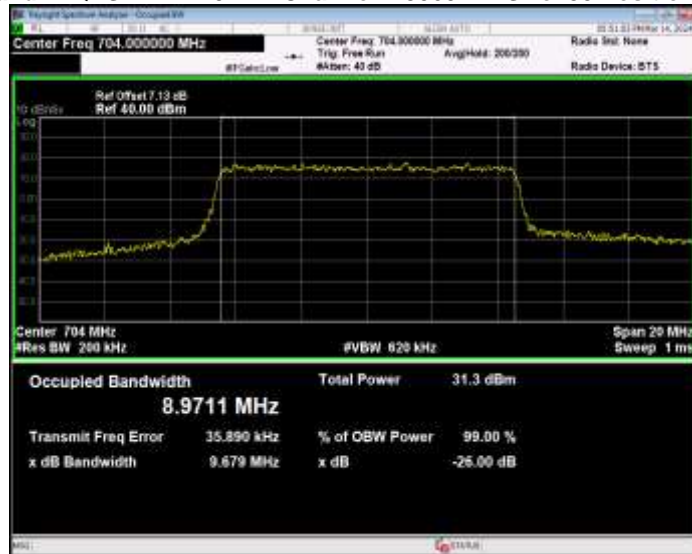

Band12 QPSK BW=1.4MHz Channel=23017 RB Size=6 Position=#0

Band12 QPSK BW=1.4MHz Channel=23095 RB Size=6 Position=#0

Band12 QPSK BW=1.4MHz Channel=23173 RB Size=6 Position=#0

Band12 QPSK BW=10MHz Channel=23060 RB Size=50 Position=#0