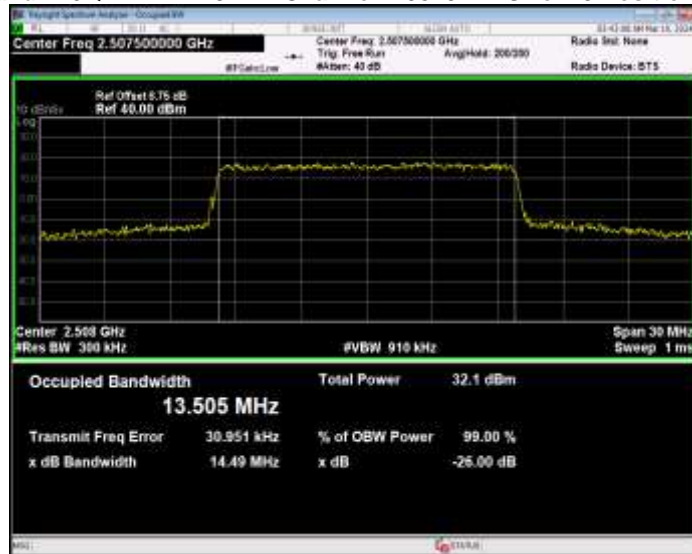

Band7 16QAM BW=10MHz Channel=20800 RB Size=50 Position=#0

Band7 16QAM BW=10MHz Channel=21100 RB Size=50 Position=#0

Band7 16QAM BW=10MHz Channel=21400 RB Size=50 Position=#0

Band7 16QAM BW=15MHz Channel=20825 RB Size=75 Position=#0