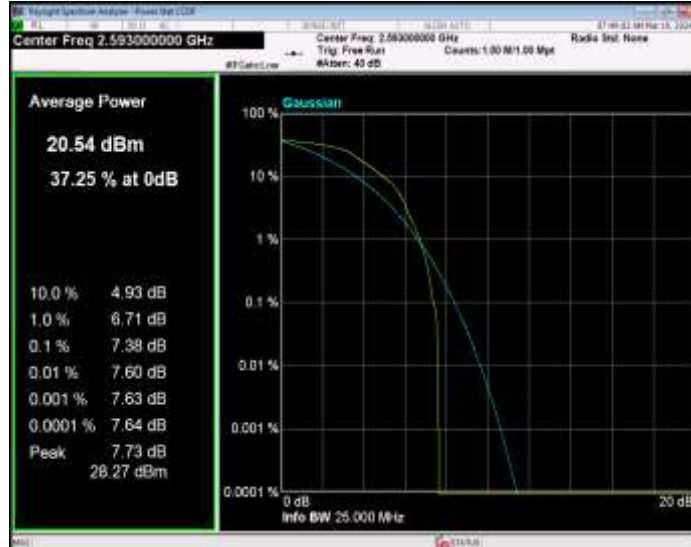

Band41 QPSK BW=10MHz Channel=40620 RB Size=1 Position=#0