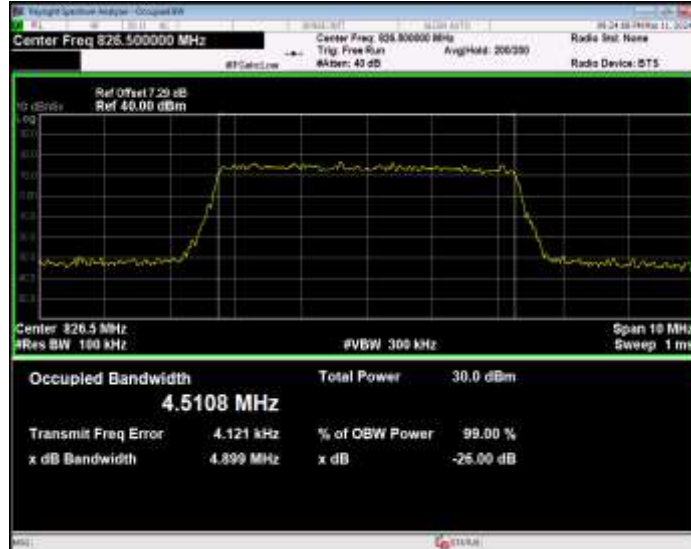

Band5 16QAM BW=5MHz Channel=20425 RB Size=25 Position=#0