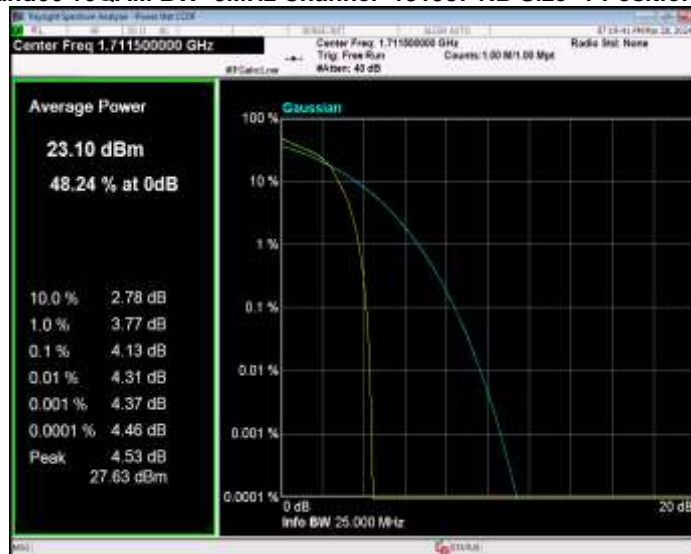

Band66 16QAM BW=3MHz Channel=132322 RB Size=1 Position=#0

Band66 16QAM BW=3MHz Channel=131987 RB Size=1 Position=#0