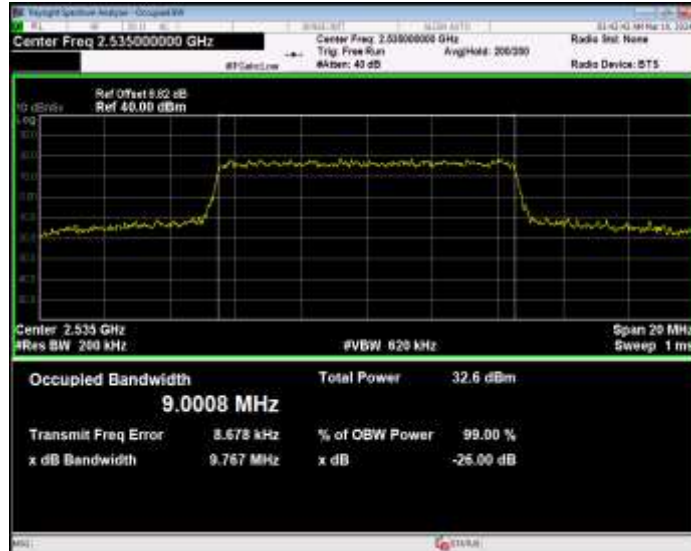

Band7 QPSK BW=10MHz Channel=21100 RB Size=50 Position=#0