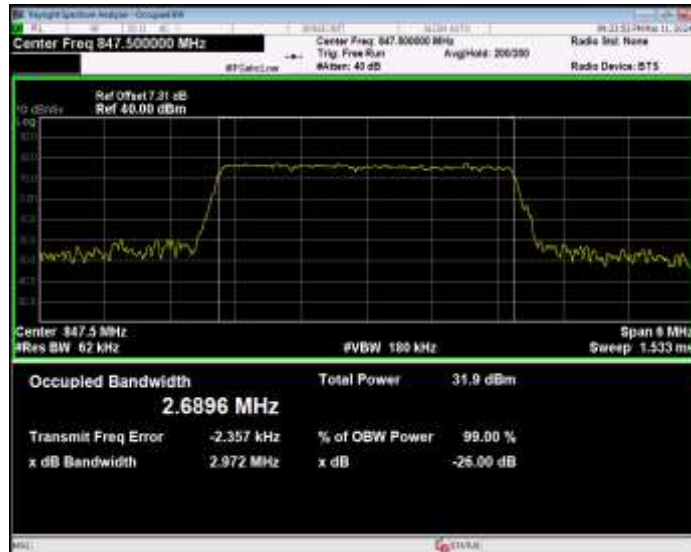

Band5 16QAM BW=3MHz Channel=20635 RB Size=15 Position=#0