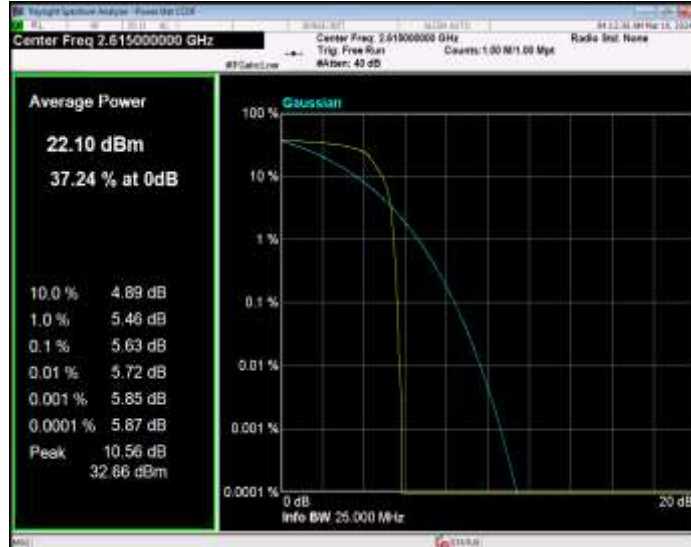

Band38 QPSK BW=10MHz Channel=38200 RB Size=1 Position=#0