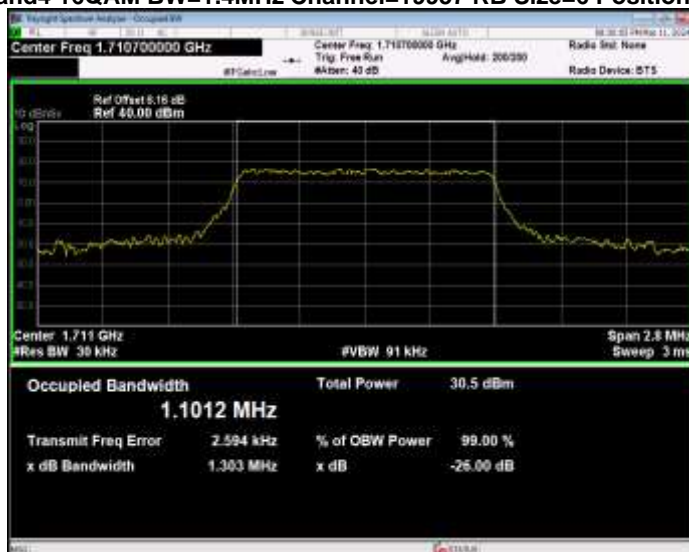

Band4 16QAM BW=1.4MHz Channel=20175 RB Size=6 Position=#0

Band4 16QAM BW=1.4MHz Channel=19957 RB Size=6 Position=#0