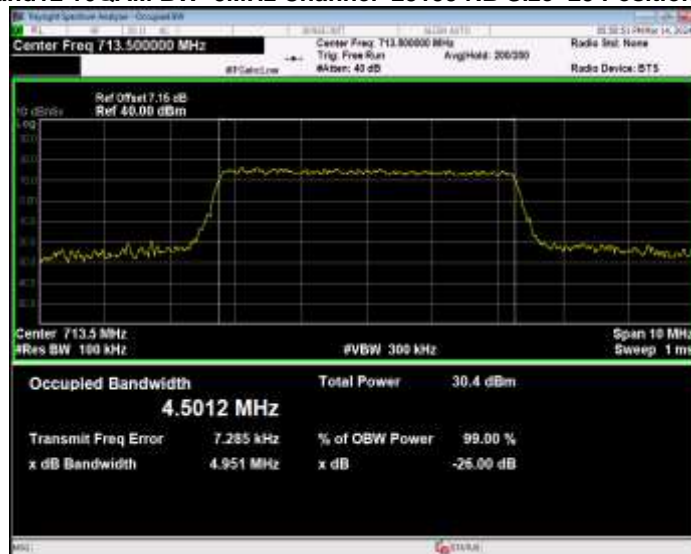

Band12 16QAM BW=3MHz Channel=23165 RB Size=15 Position=#0

Band12 16QAM BW=5MHz Channel=23035 RB Size=25 Position=#0

Band12 16QAM BW=5MHz Channel=23095 RB Size=25 Position=#0

Band12 16QAM BW=5MHz Channel=23155 RB Size=25 Position=#0