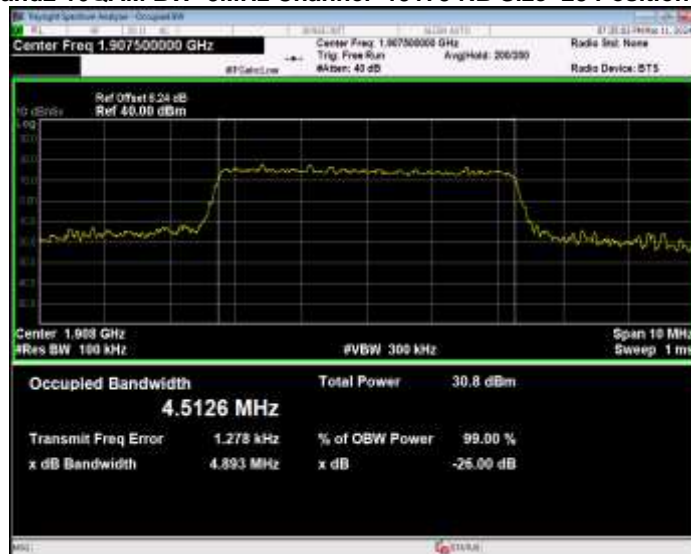

Band2 16QAM BW=5MHz Channel=19175 RB Size=25 Position=#0