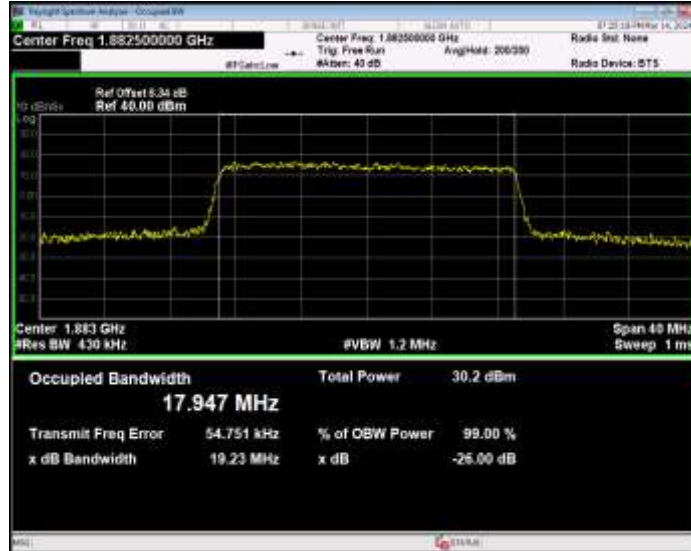

Band25 16QAM BW=20MHz Channel=26590 RB Size=100 Position=#0

Band25 16QAM BW=20MHz Channel=26365 RB Size=100 Position=#0