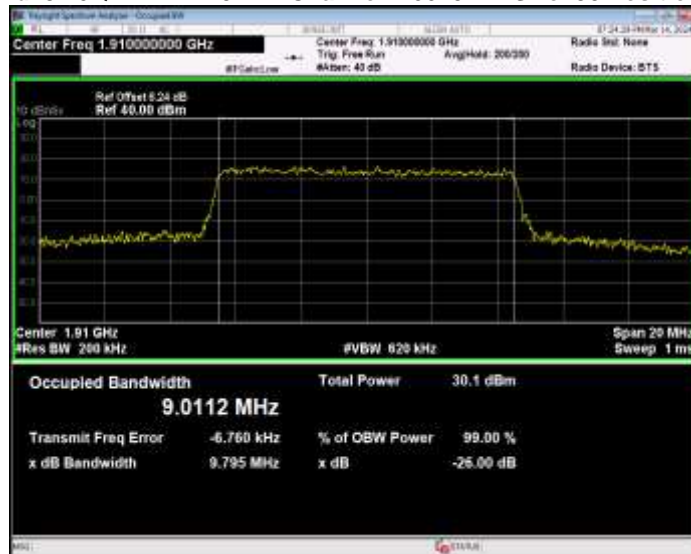

Band25 16QAM BW=15MHz Channel=26115 RB Size=75 Position=#0

Band25 16QAM BW=10MHz Channel=26640 RB Size=50 Position=#0