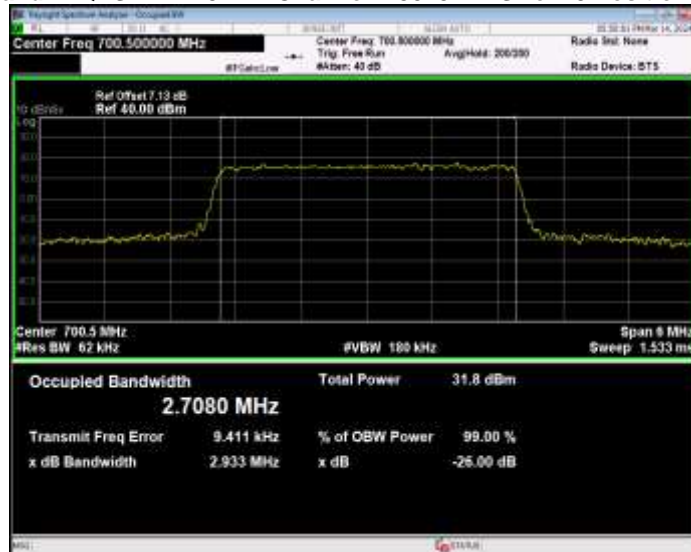

Band12 QPSK BW=3MHz Channel=23025 RB Size=15 Position=#0