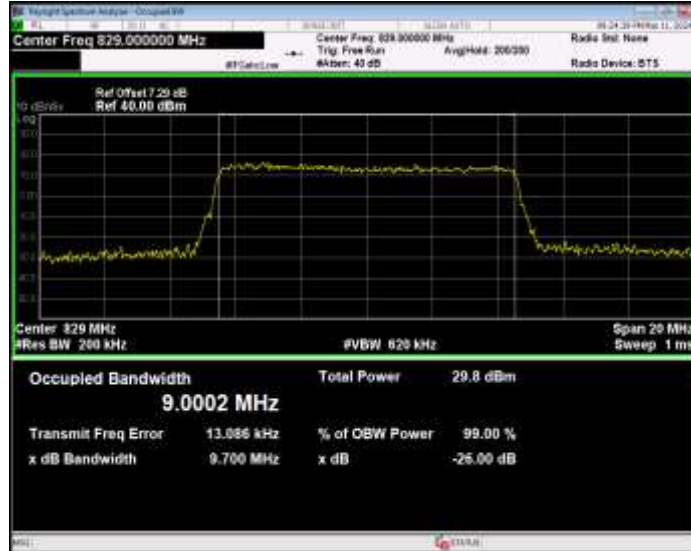

Band5 16QAM BW=1.4MHz Channel=20407 RB Size=6 Position=#0

Band5 16QAM BW=1.4MHz Channel=20525 RB Size=6 Position=#0

Band5 16QAM BW=1.4MHz Channel=20643 RB Size=6 Position=#0

Band5 16QAM BW=10MHz Channel=20450 RB Size=50 Position=#0