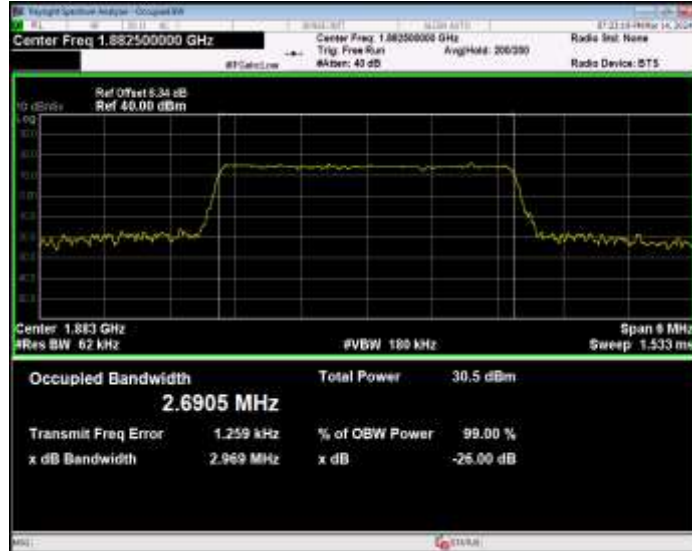

Band25 16QAM BW=3MHz Channel=26365 RB Size=15 Position=#0