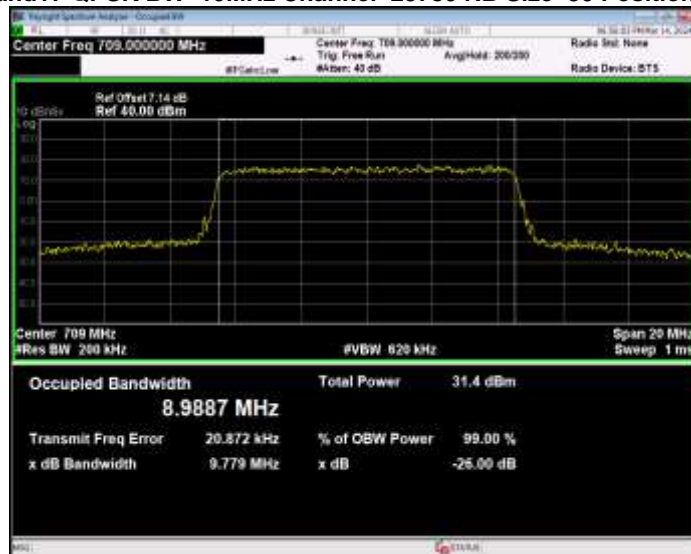

Band17 QPSK BW=10MHz Channel=23790 RB Size=50 Position=#0

Band17 QPSK BW=10MHz Channel=23780 RB Size=50 Position=#0