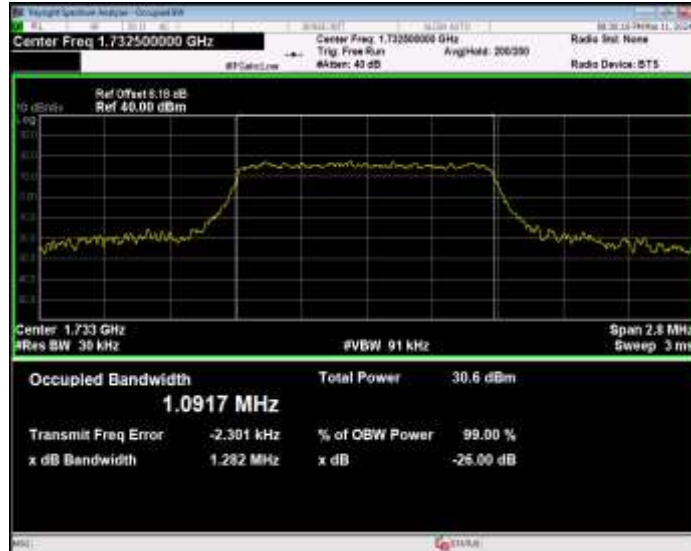

Band4 16QAM BW=5MHz Channel=20175 RB Size=25 Position=#0

Band4 16QAM BW=5MHz Channel=20375 RB Size=25 Position=#0

Band4 QPSK BW=1.4MHz Channel=19957 RB Size=6 Position=#0

Band4 QPSK BW=1.4MHz Channel=20175 RB Size=6 Position=#0