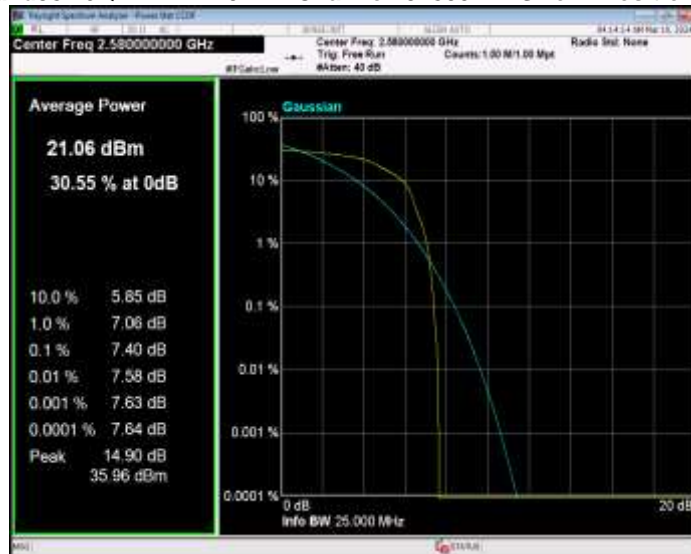

Band38 16QAM BW=20MHz Channel=37850 RB Size=1 Position=#0