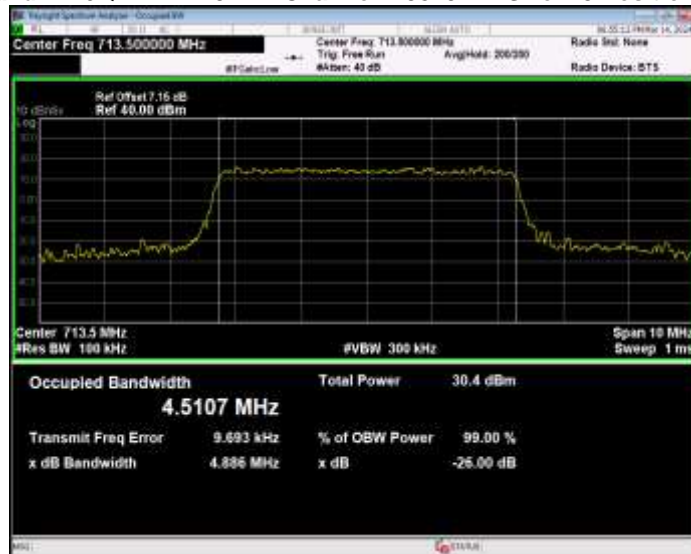

Band17 QPSK BW=10MHz Channel=23780 RB Size=50 Position=#0

Band17 16QAM BW=5MHz Channel=23825 RB Size=25 Position=#0