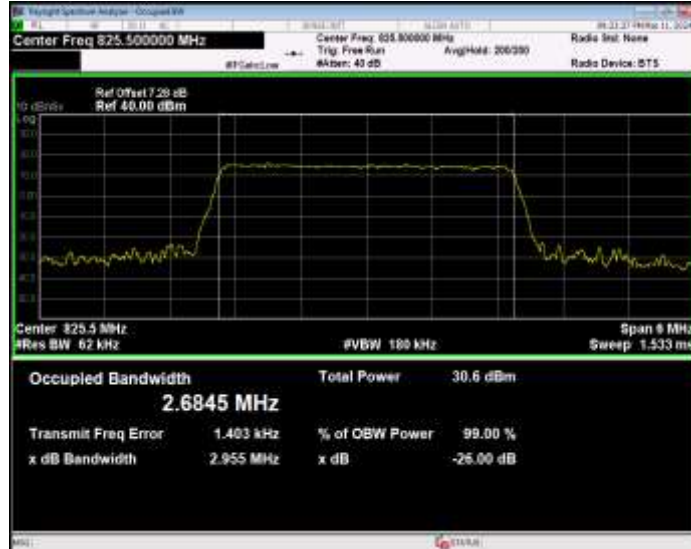

Band5 16QAM BW=3MHz Channel=20415 RB Size=15 Position=#0