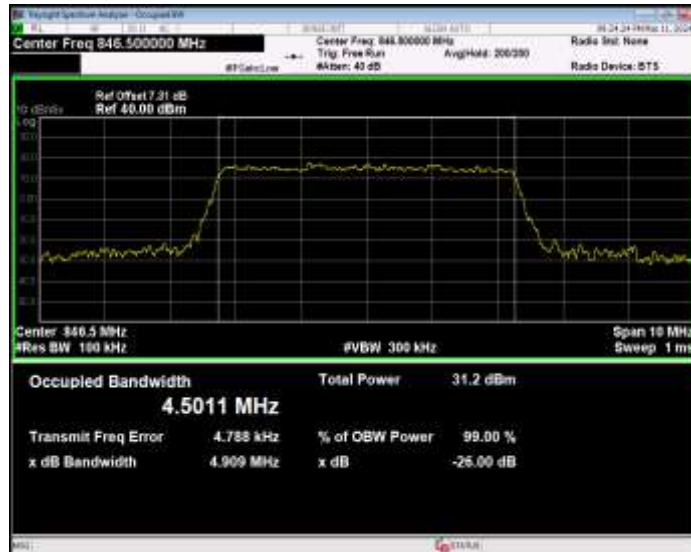

Band5 16QAM BW=3MHz Channel=20635 RB Size=15 Position=#0

Band5 16QAM BW=5MHz Channel=20425 RB Size=25 Position=#0

Band5 16QAM BW=5MHz Channel=20525 RB Size=25 Position=#0

Band5 16QAM BW=5MHz Channel=20625 RB Size=25 Position=#0