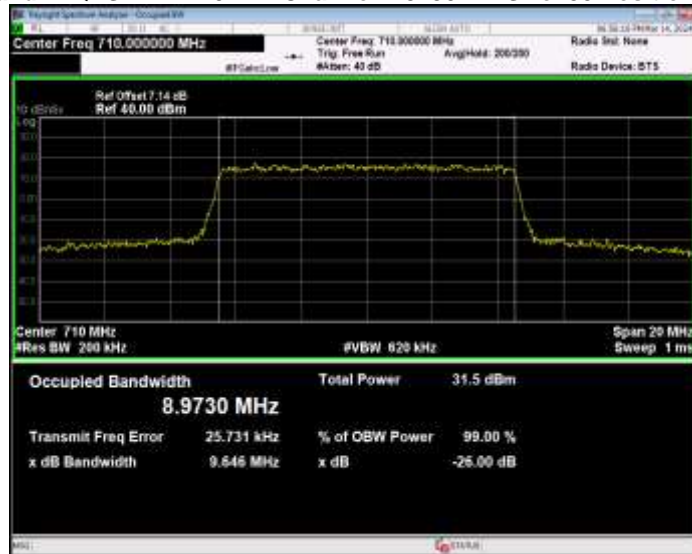

Band17 16QAM BW=5MHz Channel=23790 RB Size=25 Position=#0

Band17 16QAM BW=5MHz Channel=23825 RB Size=25 Position=#0

Band17 QPSK BW=10MHz Channel=23780 RB Size=50 Position=#0

Band17 QPSK BW=10MHz Channel=23790 RB Size=50 Position=#0