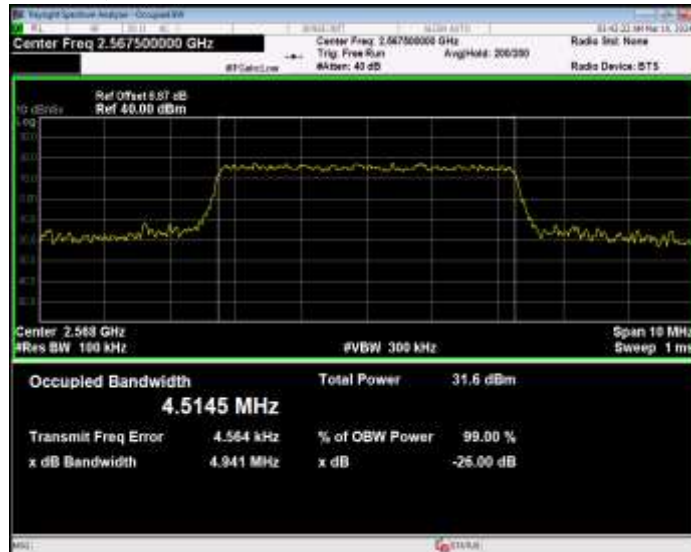

Band7 16QAM BW=20MHz Channel=21350 RB Size=100 Position=#0

Band7 16QAM BW=5MHz Channel=20775 RB Size=25 Position=#0

Band7 16QAM BW=5MHz Channel=21100 RB Size=25 Position=#0

Band7 16QAM BW=5MHz Channel=21425 RB Size=25 Position=#0