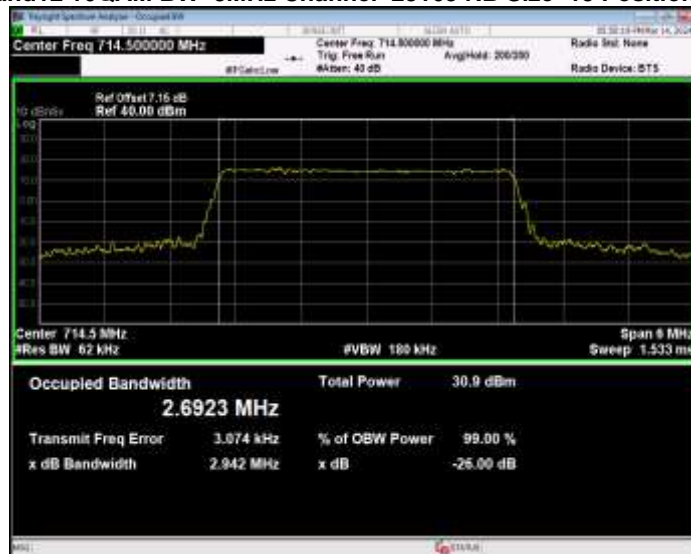

Band12 16QAM BW=5MHz Channel=23035 RB Size=25 Position=#0

Band12 16QAM BW=3MHz Channel=23165 RB Size=15 Position=#0