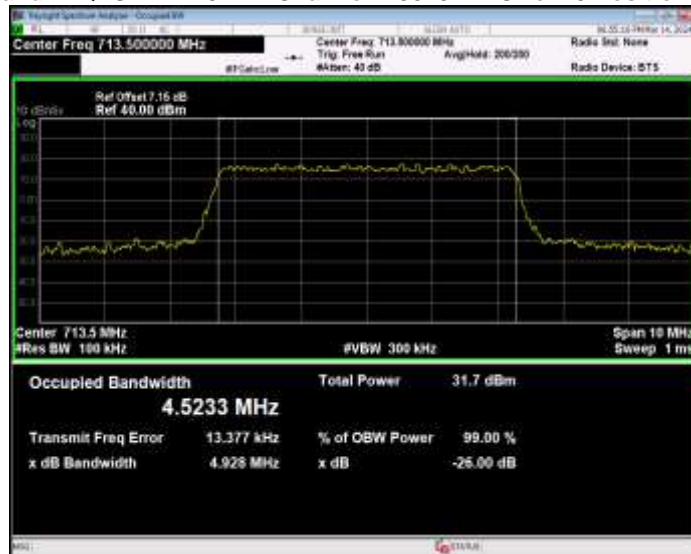

Band17 QPSK BW=10MHz Channel=23800 RB Size=50 Position=#0

Band17 QPSK BW=5MHz Channel=23755 RB Size=25 Position=#0

Band17 QPSK BW=5MHz Channel=23790 RB Size=25 Position=#0

Band17 QPSK BW=5MHz Channel=23825 RB Size=25 Position=#0