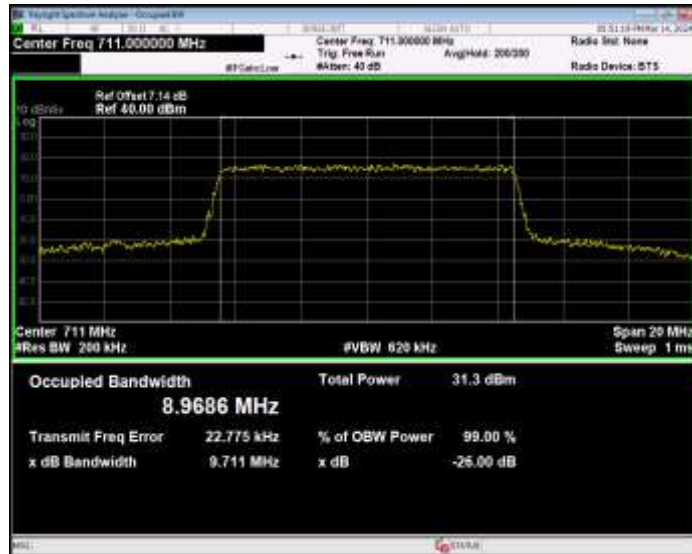

Band12 QPSK BW=10MHz Channel=23130 RB Size=50 Position=#0