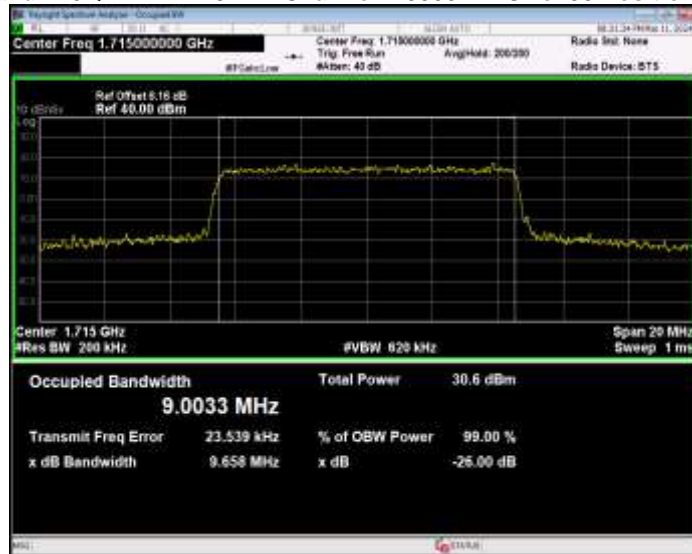

Band4 16QAM BW=1.4MHz Channel=19957 RB Size=6 Position=#0

Band4 16QAM BW=1.4MHz Channel=20175 RB Size=6 Position=#0

Band4 16QAM BW=1.4MHz Channel=20393 RB Size=6 Position=#0

Band4 16QAM BW=10MHz Channel=20000 RB Size=50 Position=#0