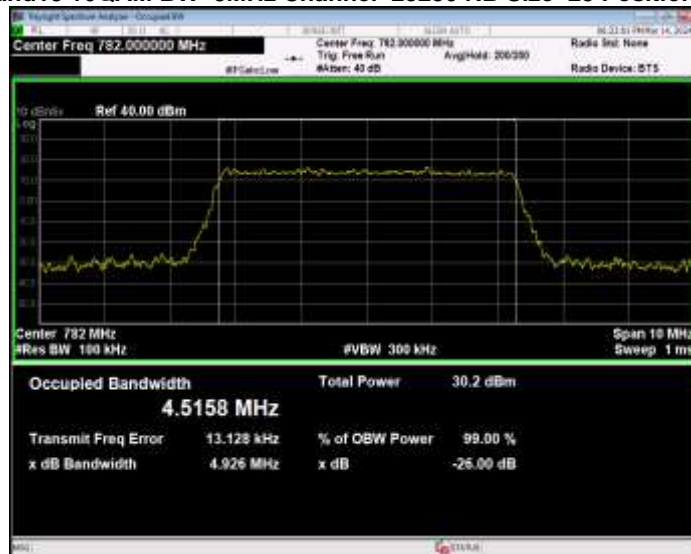

Band13 16QAM BW=5MHz Channel=23255 RB Size=25 Position=#0

Band13 16QAM BW=5MHz Channel=23230 RB Size=25 Position=#0