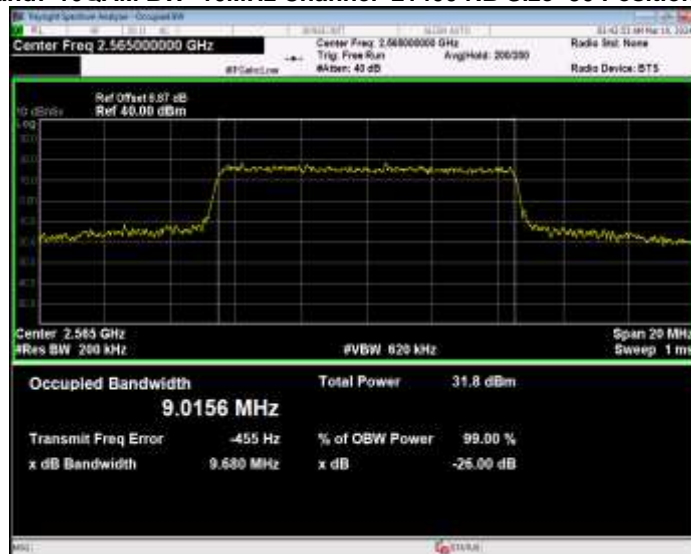

Band7 16QAM BW=15MHz Channel=20825 RB Size=75 Position=#0

Band7 16QAM BW=10MHz Channel=21400 RB Size=50 Position=#0