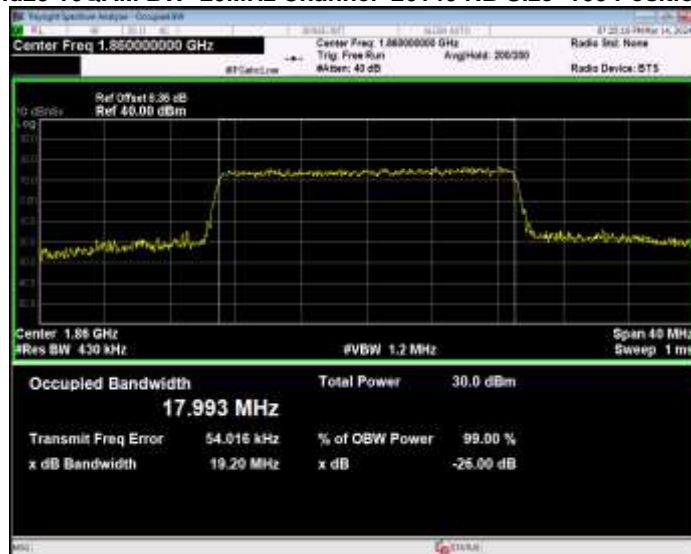

Band25 16QAM BW=20MHz Channel=26365 RB Size=100 Position=#0

Band25 16QAM BW=20MHz Channel=26140 RB Size=100 Position=#0