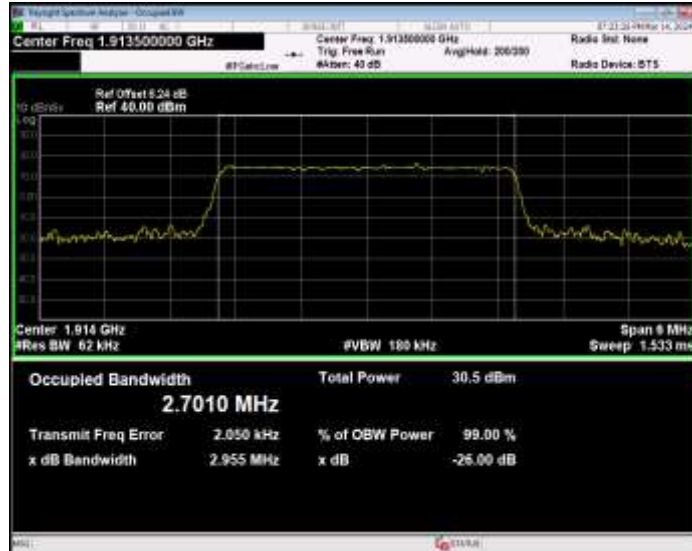

Band25 16QAM BW=3MHz Channel=26675 RB Size=15 Position=#0