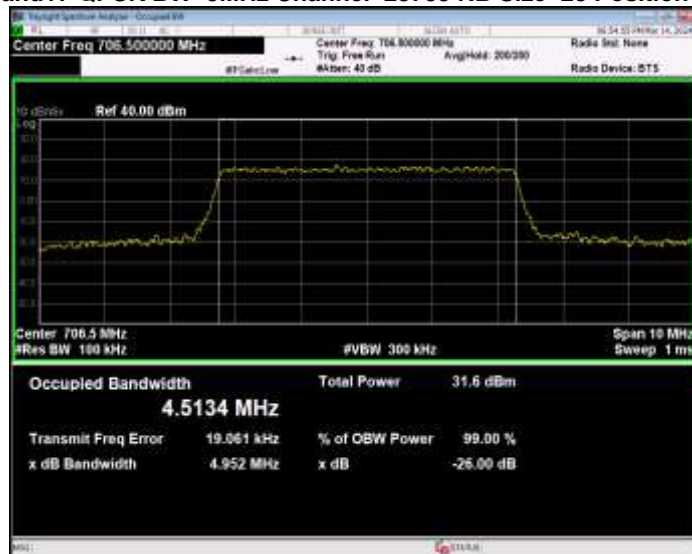

Band17 QPSK BW=5MHz Channel=23755 RB Size=25 Position=#0