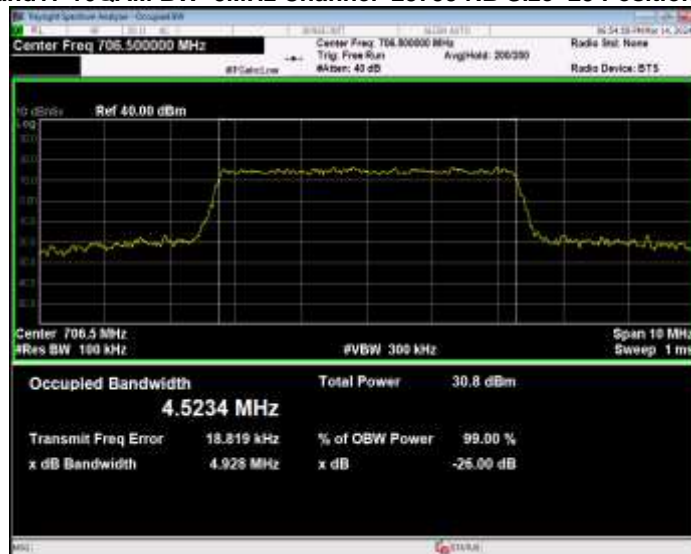

Band17 16QAM BW=10MHz Channel=23780 RB Size=50 Position=#0

Band17 16QAM BW=10MHz Channel=23790 RB Size=50 Position=#0

Band17 16QAM BW=10MHz Channel=23800 RB Size=50 Position=#0

Band17 16QAM BW=5MHz Channel=23755 RB Size=25 Position=#0