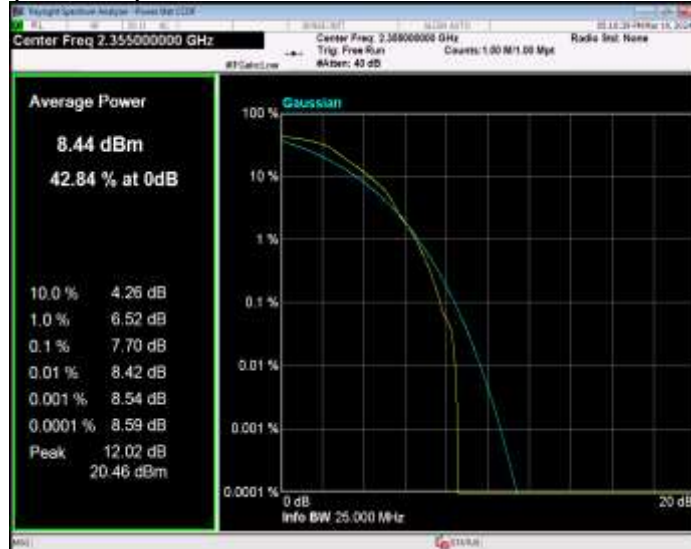

Band40(2350-2360) QPSK BW=5MHz Channel=39225 RB Size=1 Position=#0

Band40(2350-2360) QPSK BW=5MHz Channel=39200 RB Size=1 Position=#0