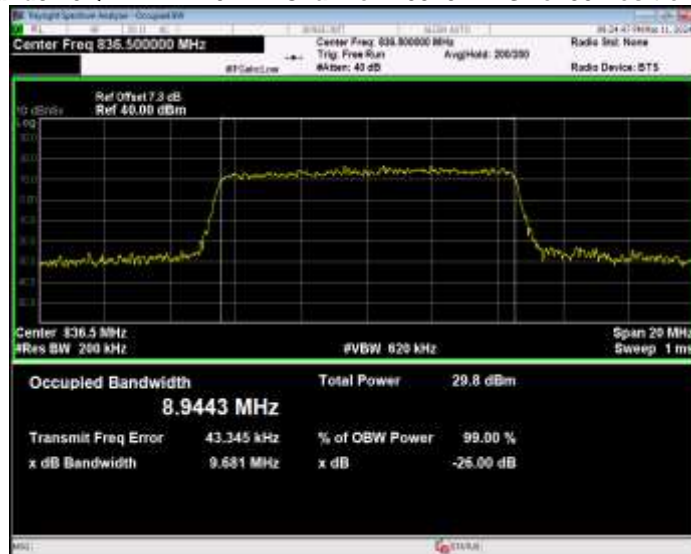

Band5 16QAM BW=10MHz Channel=20600 RB Size=50 Position=#0

Band5 16QAM BW=10MHz Channel=20525 RB Size=50 Position=#0