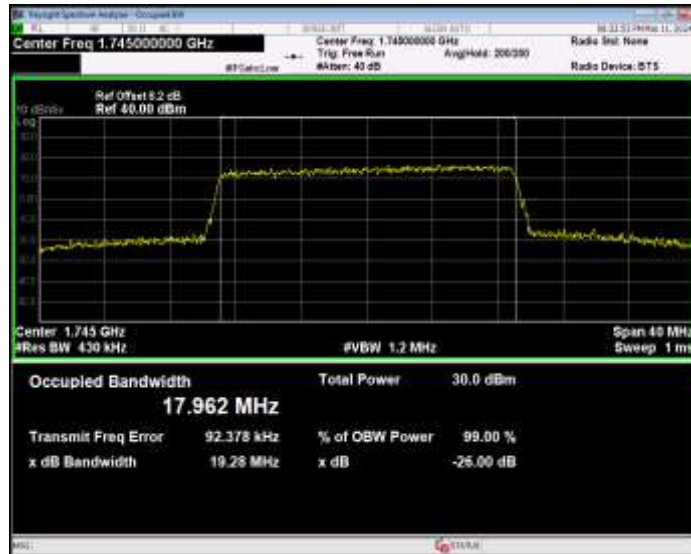

Band4 16QAM BW=15MHz Channel=20325 RB Size=75 Position=#0

Band4 16QAM BW=20MHz Channel=20050 RB Size=100 Position=#0

Band4 16QAM BW=20MHz Channel=20175 RB Size=100 Position=#0

Band4 16QAM BW=20MHz Channel=20300 RB Size=100 Position=#0