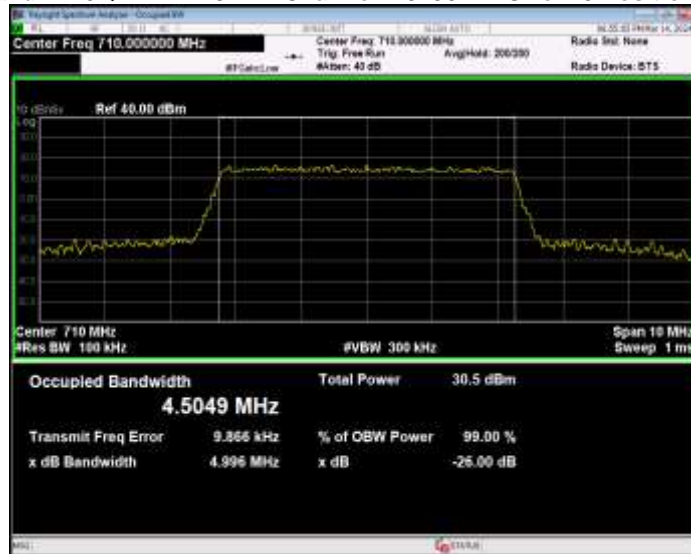

Band17 16QAM BW=5MHz Channel=23825 RB Size=25 Position=#0

Band17 16QAM BW=5MHz Channel=23790 RB Size=25 Position=#0