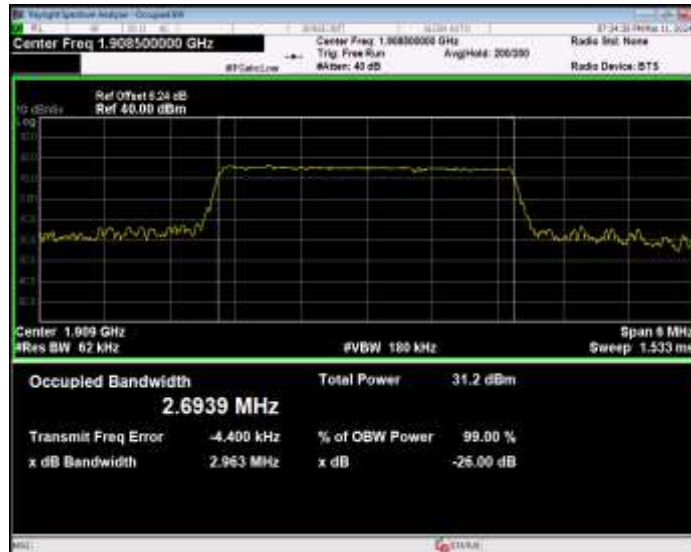

Band2 16QAM BW=3MHz Channel=19185 RB Size=15 Position=#0