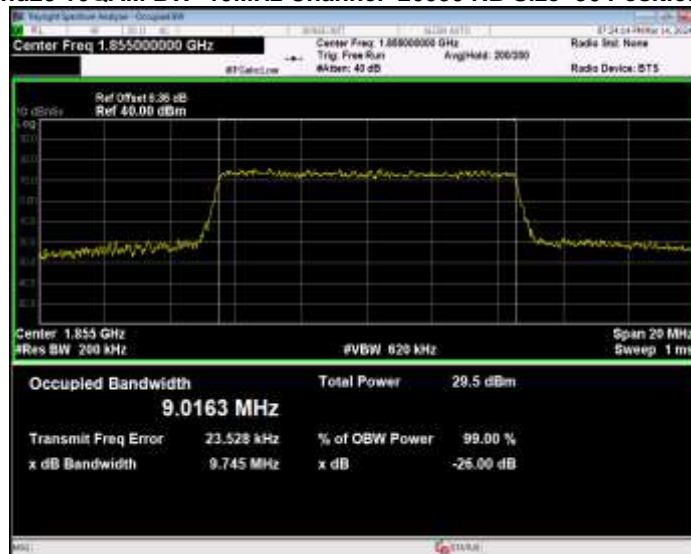

Band25 16QAM BW=1.4MHz Channel=26047 RB Size=6 Position=#0

Band25 16QAM BW=1.4MHz Channel=26365 RB Size=6 Position=#0

Band25 16QAM BW=1.4MHz Channel=26683 RB Size=6 Position=#0

Band25 16QAM BW=10MHz Channel=26090 RB Size=50 Position=#0