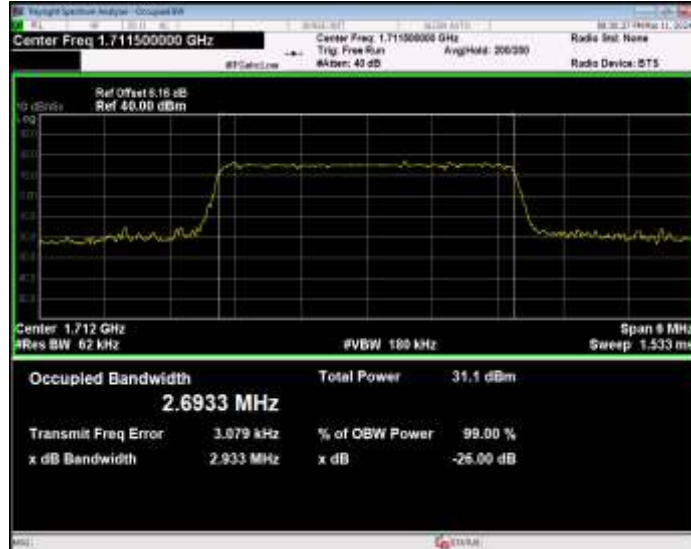

Band4 16QAM BW=3MHz Channel=19965 RB Size=15 Position=#0