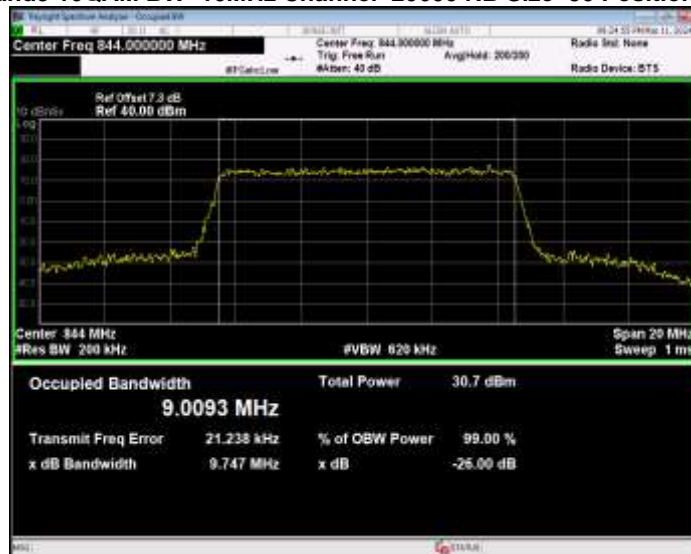

Band5 16QAM BW=10MHz Channel=20600 RB Size=50 Position=#0