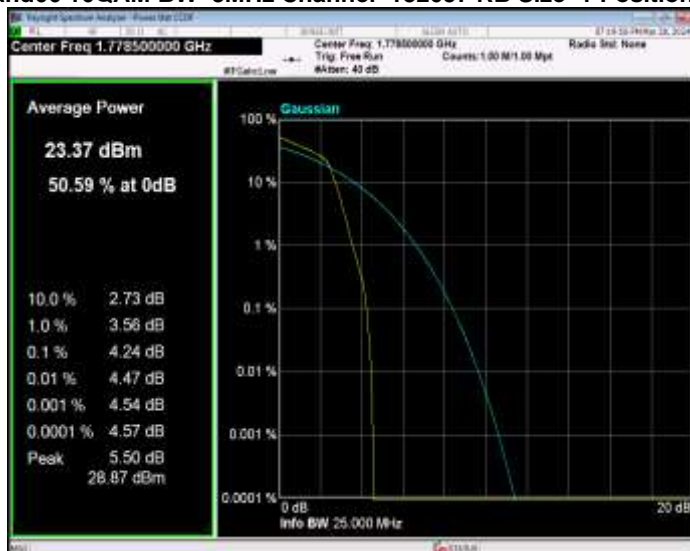

Band66 16QAM BW=5MHz Channel=131997 RB Size=1 Position=#0

Band66 16QAM BW=3MHz Channel=132657 RB Size=1 Position=#0