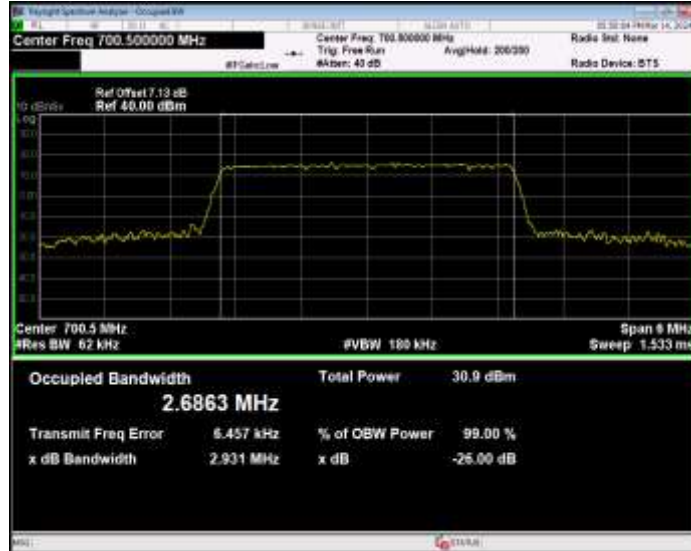

Band12 16QAM BW=3MHz Channel=23095 RB Size=15 Position=#0

Band12 16QAM BW=3MHz Channel=23025 RB Size=15 Position=#0