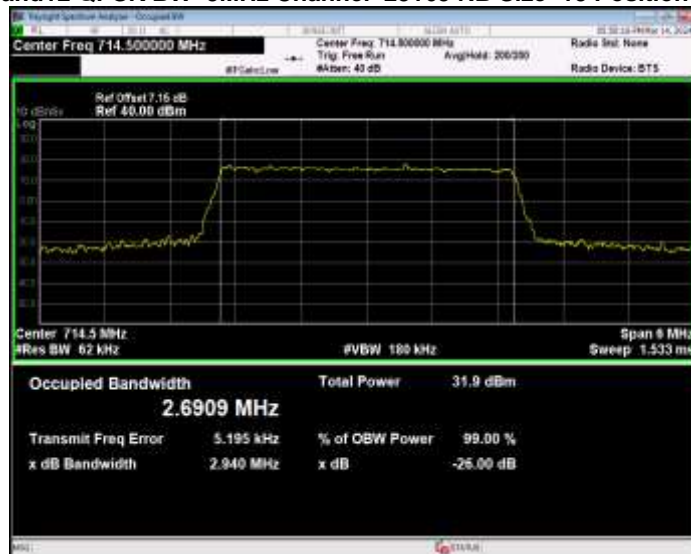

Band12 QPSK BW=3MHz Channel=23165 RB Size=15 Position=#0