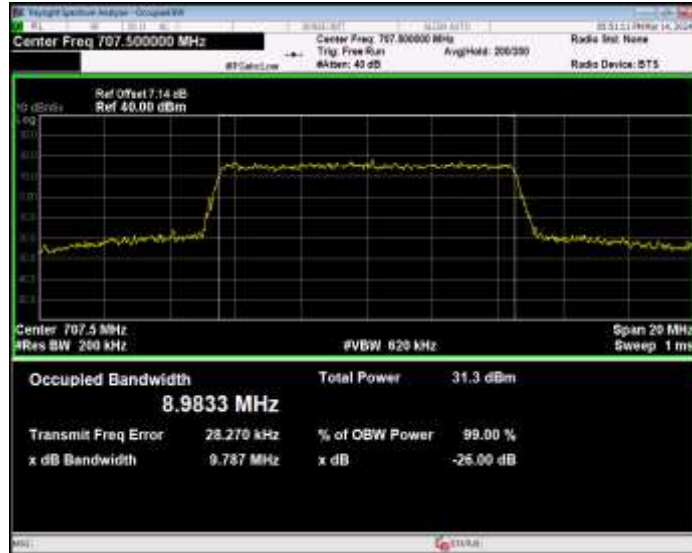

Band12 QPSK BW=10MHz Channel=23095 RB Size=50 Position=#0