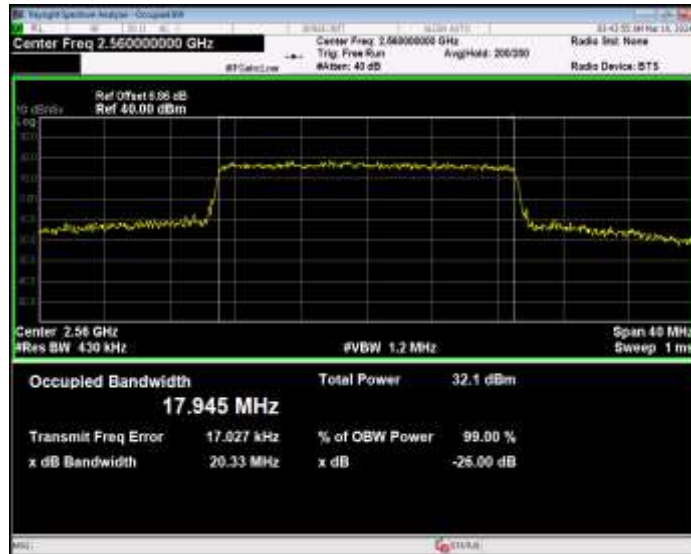

Band7 16QAM BW=20MHz Channel=21350 RB Size=100 Position=#0