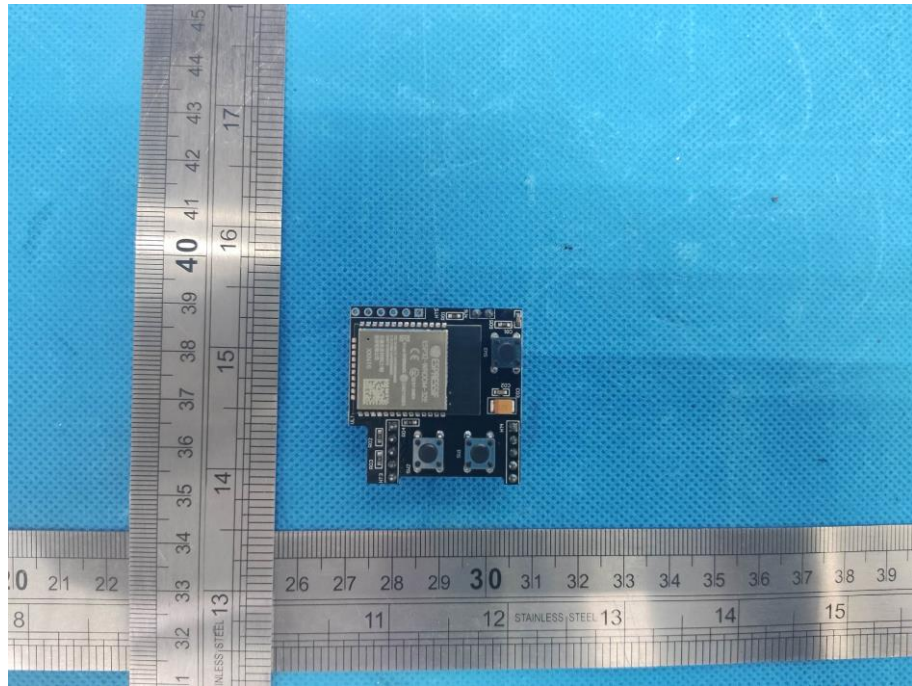

**Internal Photo**  
FCC ID: 2BAVX-K600-RGB

**Inside View of The Product**

**Inside View of The Product**

**Inside View of The Product**

**Inside View of The Product**

**Inner Circuit Top View**

**Inner Circuit Top View**

**Inner Circuit Bottom View**

**Inner Circuit Top View**

View of BT antenna