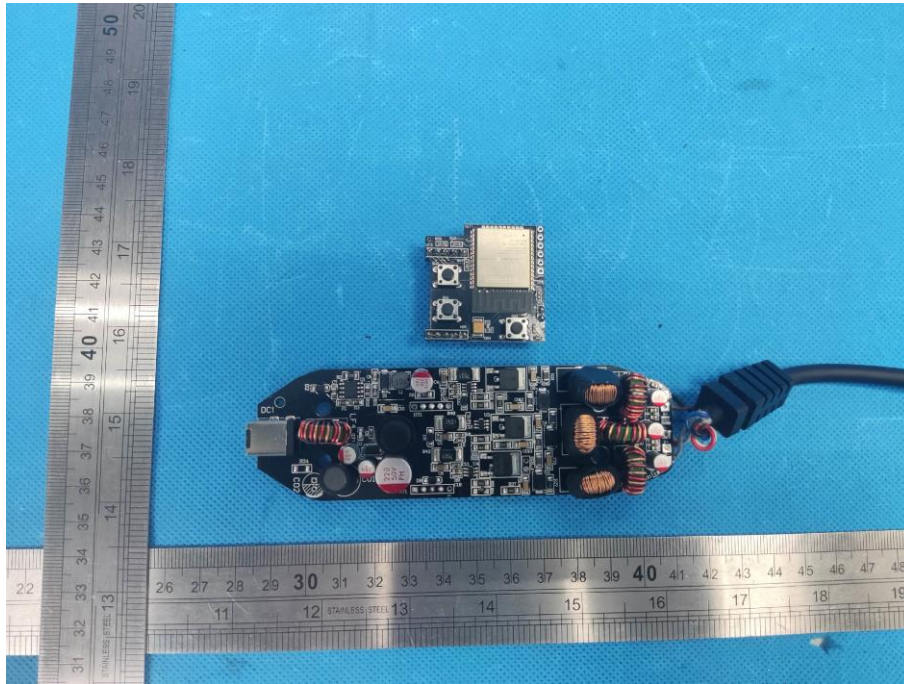

**Internal Photo**  
FCC ID: 2BAVX-K600-RGB

**Inside View of The Product**

**Inside View of The Product**

**Inside View of The Product**

**Inside View of The Product**

**Inner Circuit Top View**

**Inner Circuit Top View**

**Inner Circuit Bottom View**

**Inner Circuit Top View**

View of BT antenna