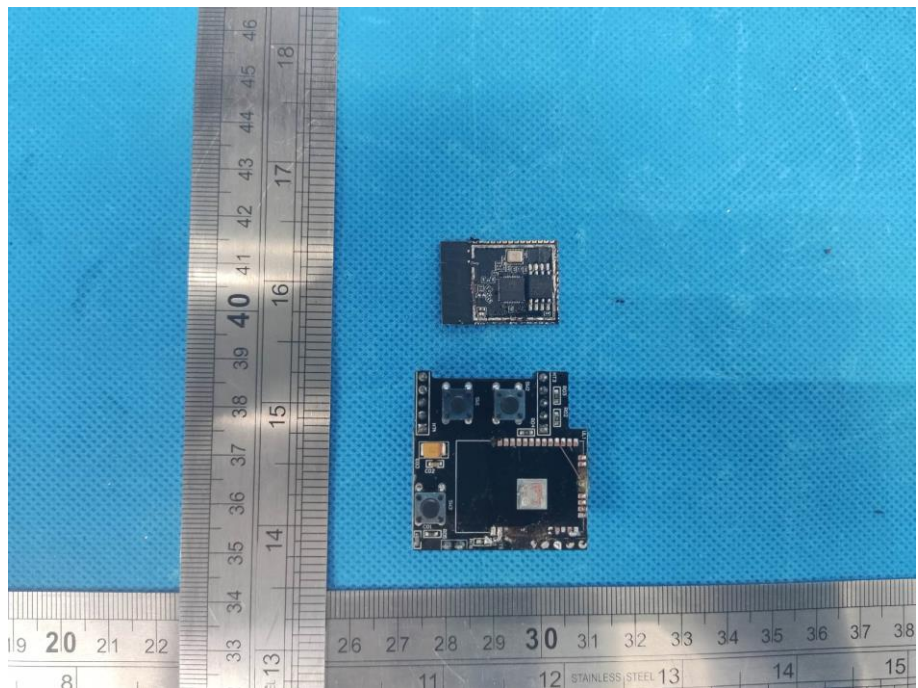

**Internal Photo**  
FCC ID: 2BAVX-K600-RGB

**Inside View of The Product**

**Inside View of The Product**

**Inside View of The Product**

**Inside View of The Product**

**Inner Circuit Top View**

**Inner Circuit Top View**

**Inner Circuit Bottom View**

**Inner Circuit Top View**

View of BT antenna