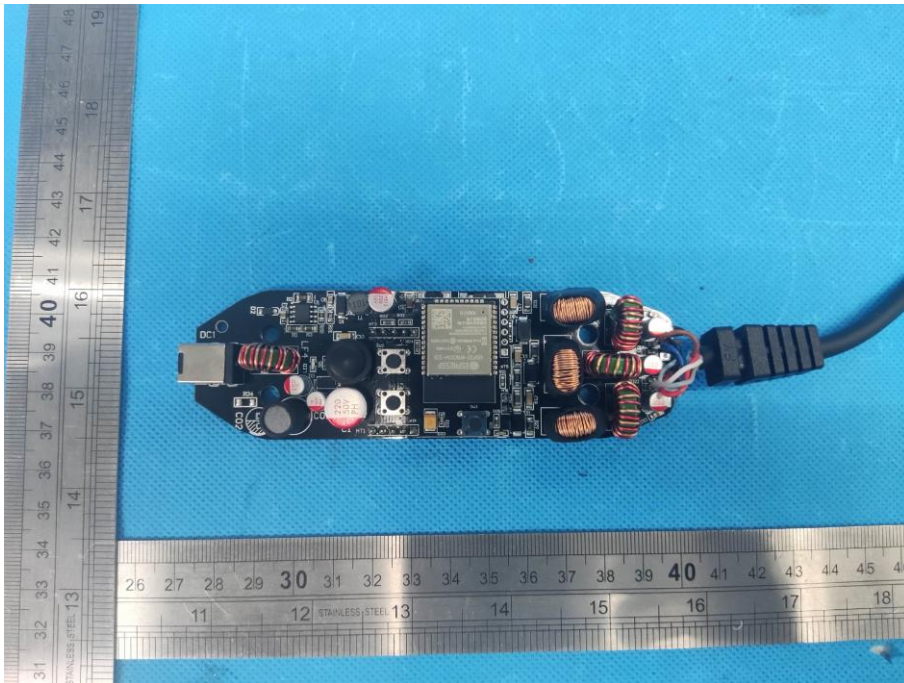

**Internal Photo**  
FCC ID: 2BAVX-K600-RGB

**Inside View of The Product**

**Inside View of The Product**

**Inside View of The Product**

**Inside View of The Product**

**Inner Circuit Top View**

**Inner Circuit Top View**

**Inner Circuit Bottom View**

**Inner Circuit Top View**

View of BT antenna