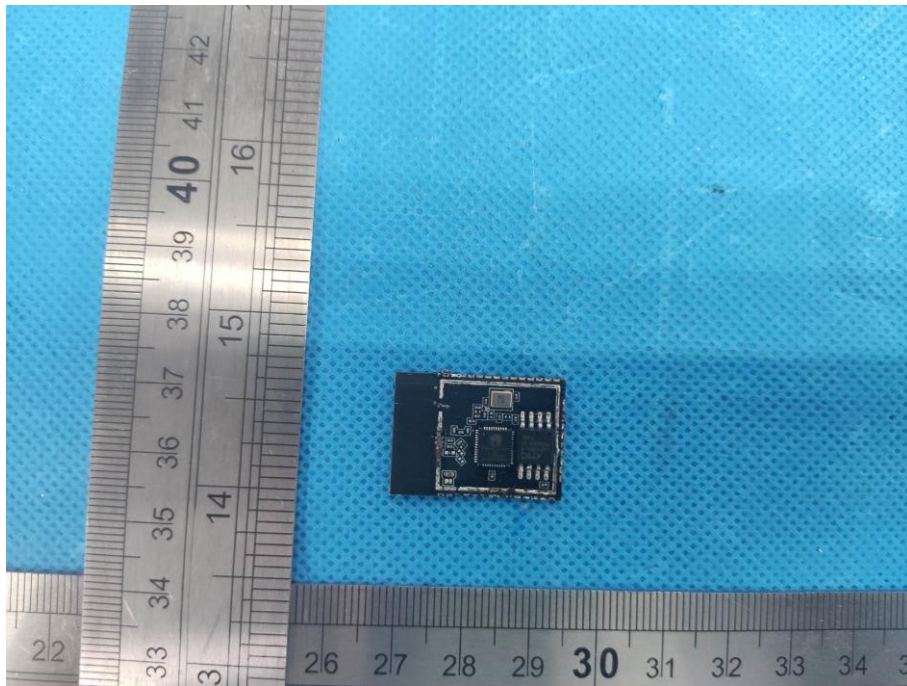

**Internal Photo**  
FCC ID: 2BAVX-K600-RGB

**Inside View of The Product**

**Inside View of The Product**

**Inside View of The Product**

**Inside View of The Product**

**Inner Circuit Top View**

**Inner Circuit Top View**

**Inner Circuit Bottom View**

**Inner Circuit Top View**

View of BT antenna