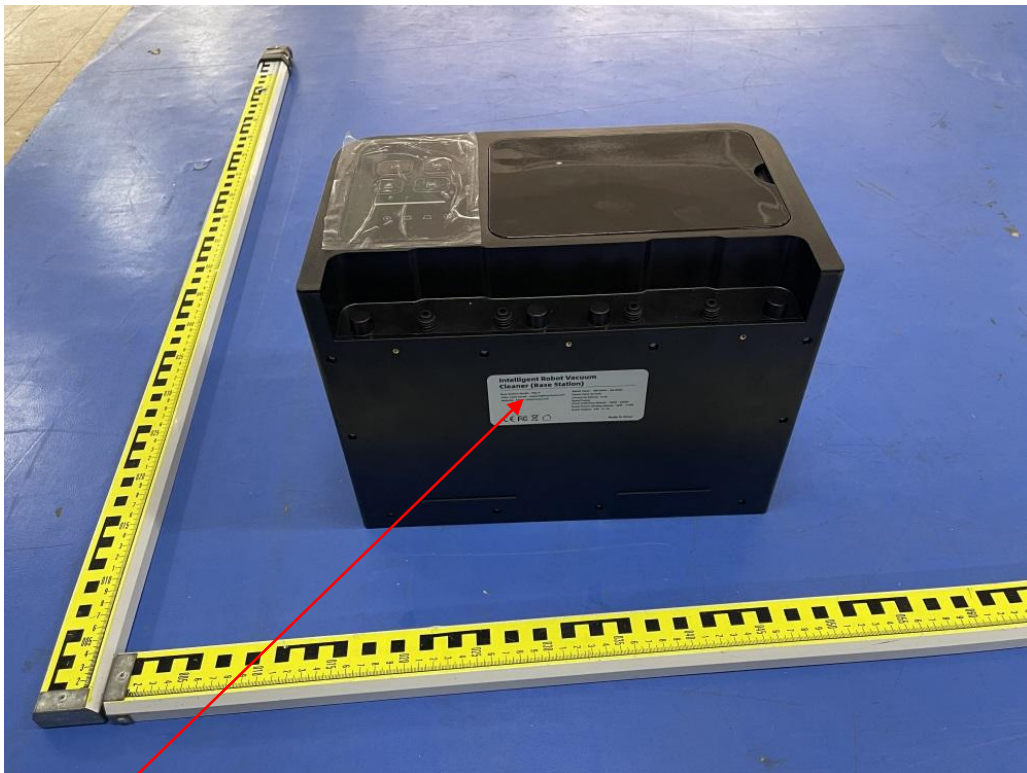

LABEL AND LOCATION

Intelligent Robot Vacuum Cleaner (Base Station)

Base Station Model: M3J-2

After-sales Email: support@bstyhome.com

Website: <https://bstyhome.com>

FCC ID: 2BAU6M3J-2

Rated Input: 100-240V ~ 50-60Hz

Rated Input Current

(Charging Status): 0.3A

Rated Power

(Dust Collecting Status): 150W - 650W

Rated Power (Drying Status): 30W - 110W

Rated Output: 24V = 1A

Made in China

(Size: L11.0cm x 5.0cm)

Label Location