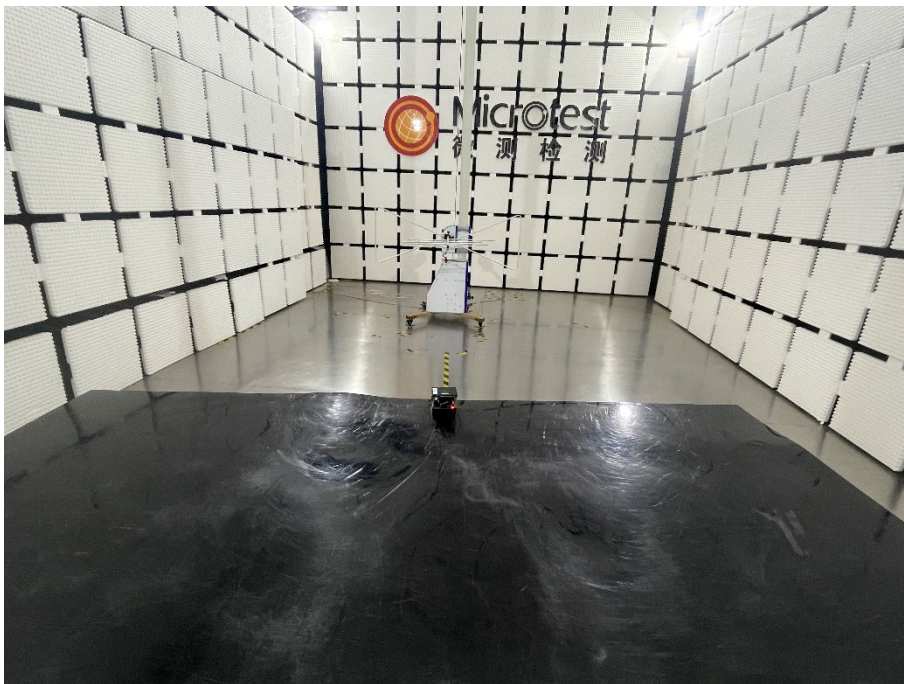

Appendix - Test Setup Photos

**Model: PBW1010**

Radiated emissions – Below 30 MHz

Radiated emissions – Below 1 GHz

MPE

---End of Report---