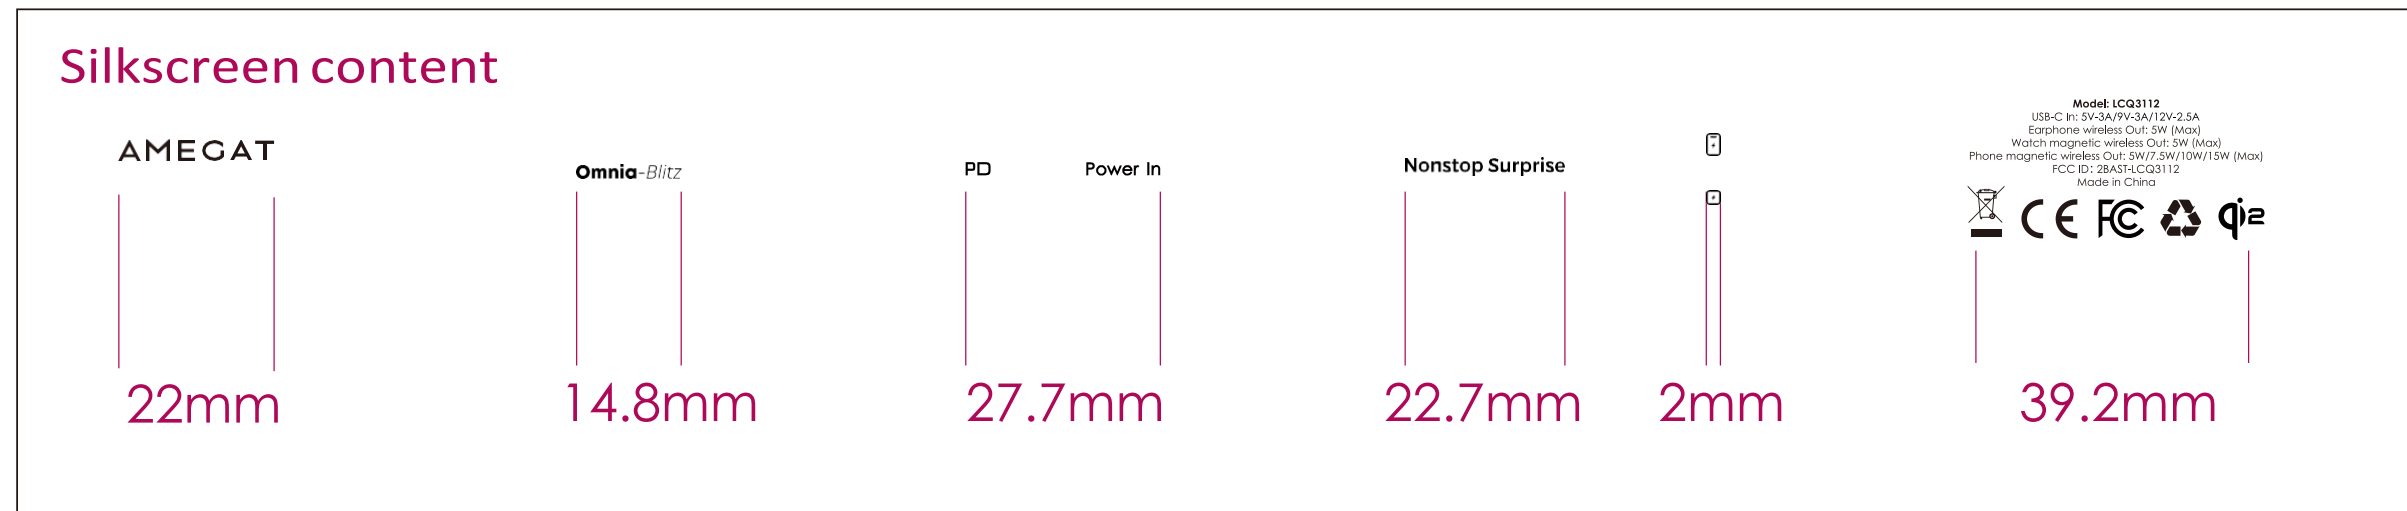

Silk-screen position 1:1

Die shine

Screen color Pantone PQ-426C

* Parameters in the red box are reserved at the bottom of the silk screen
 * Screen printing color strictly in accordance with the provided color number standard