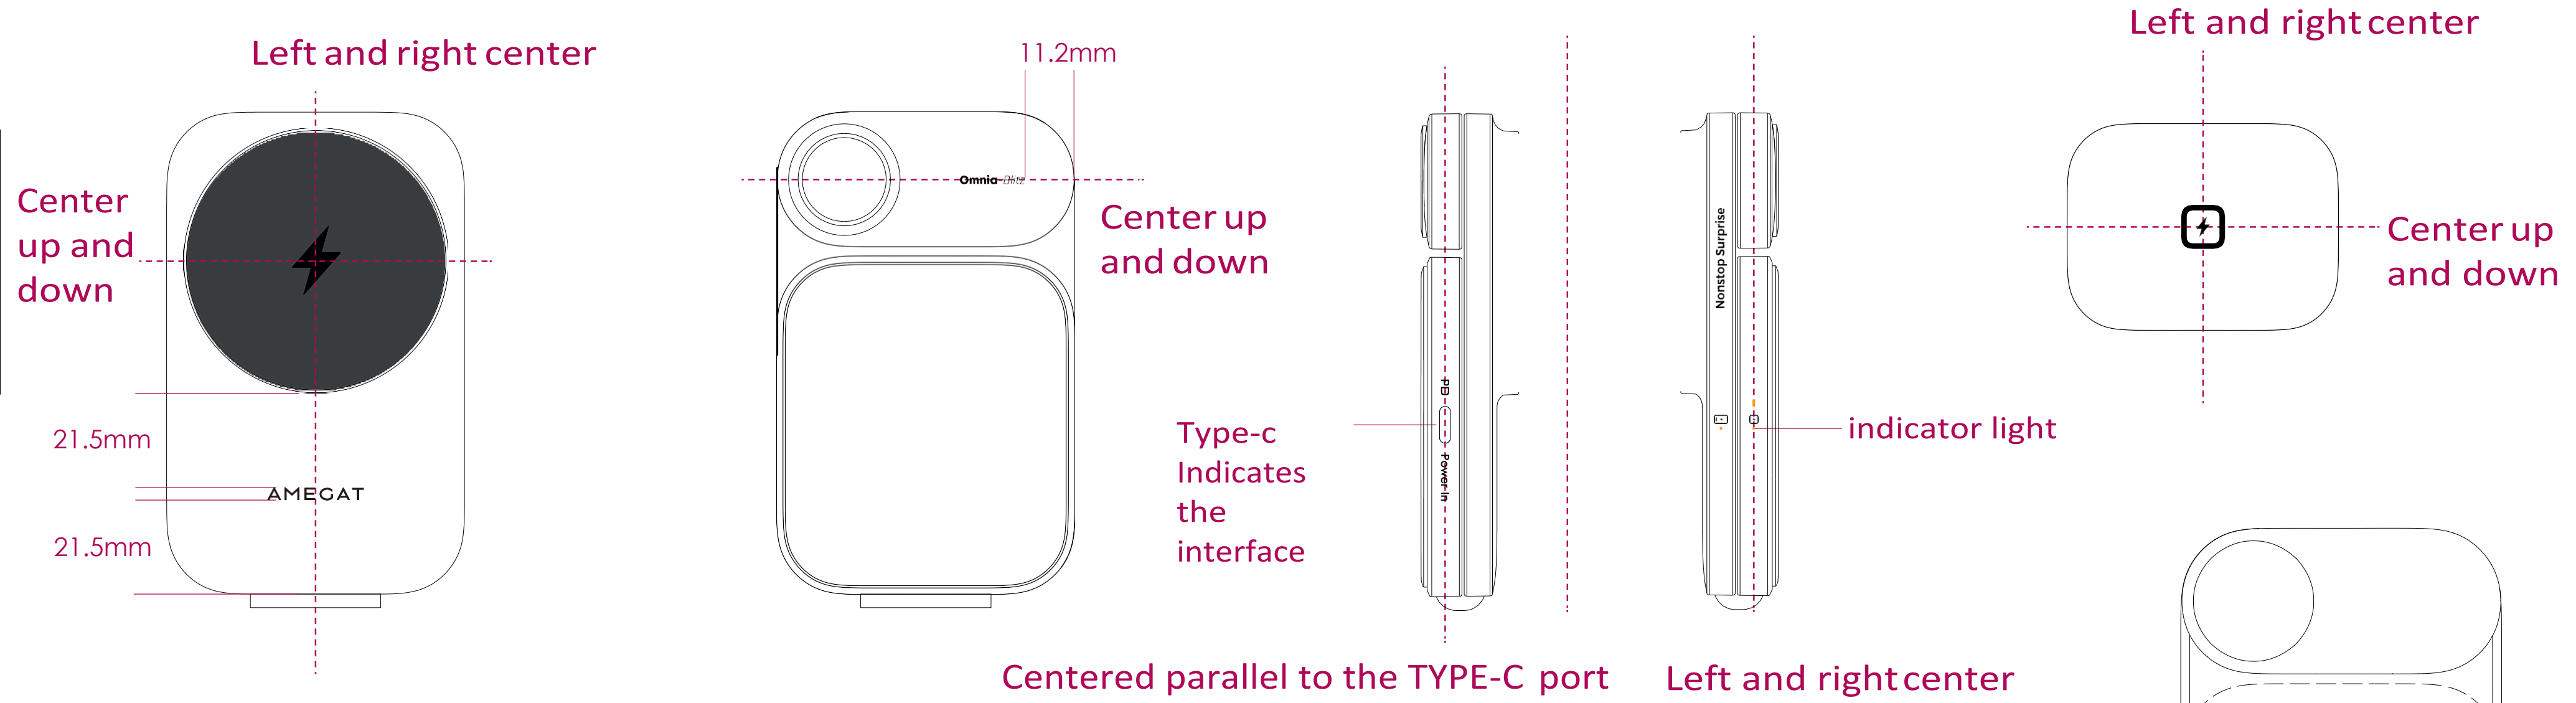

Silk-screen position 1:1

Die shine

Screen color Pantone PQ-426C

* Parameters in the red box are reserved at the bottom of the silk screen
 * Screen printing color strictly in accordance with the provided color number standard