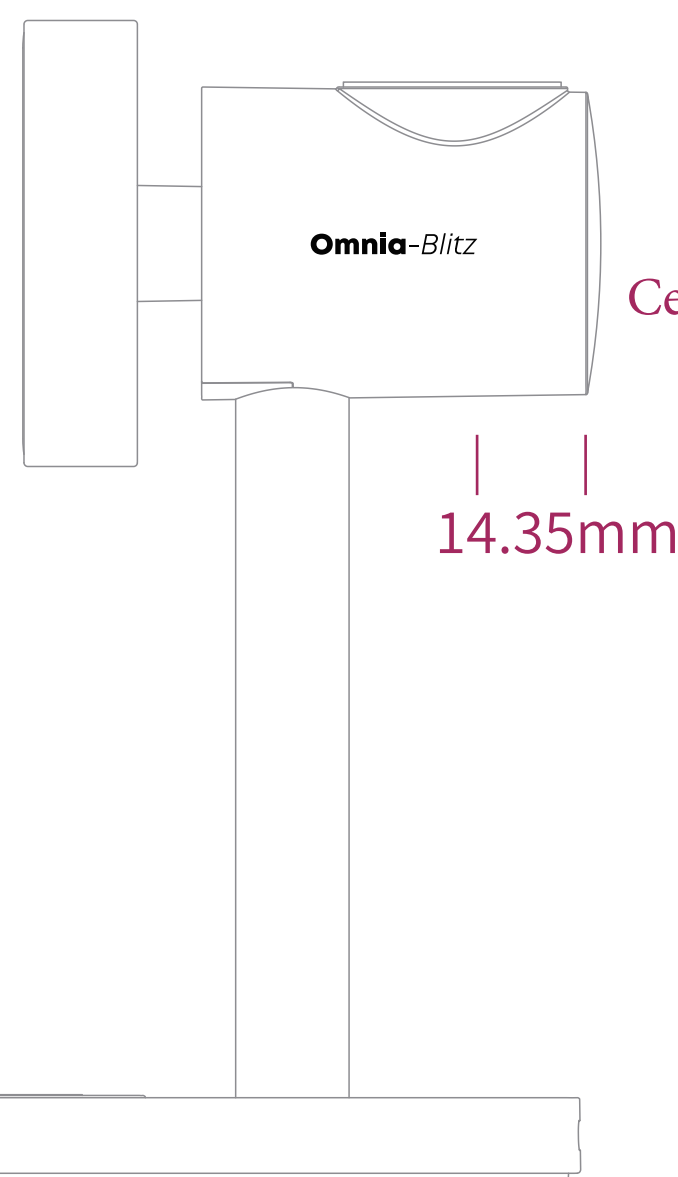

Silk-screen position 1:1 Left and right center

Left and right center

Silk-screen position

Center up and down

Left and right center

Center up and down

Up and down, left and right

Center up and down

indicator light

Rear Type-C port

* This position icon dies polished

Silkscreen content

Screen color Pantone PQ-426C

Screen color Pantone Black 6C

* Parameter Reserved at the bottom of screen printing
* Screen printing color strictly in accordance with the provided color number standard