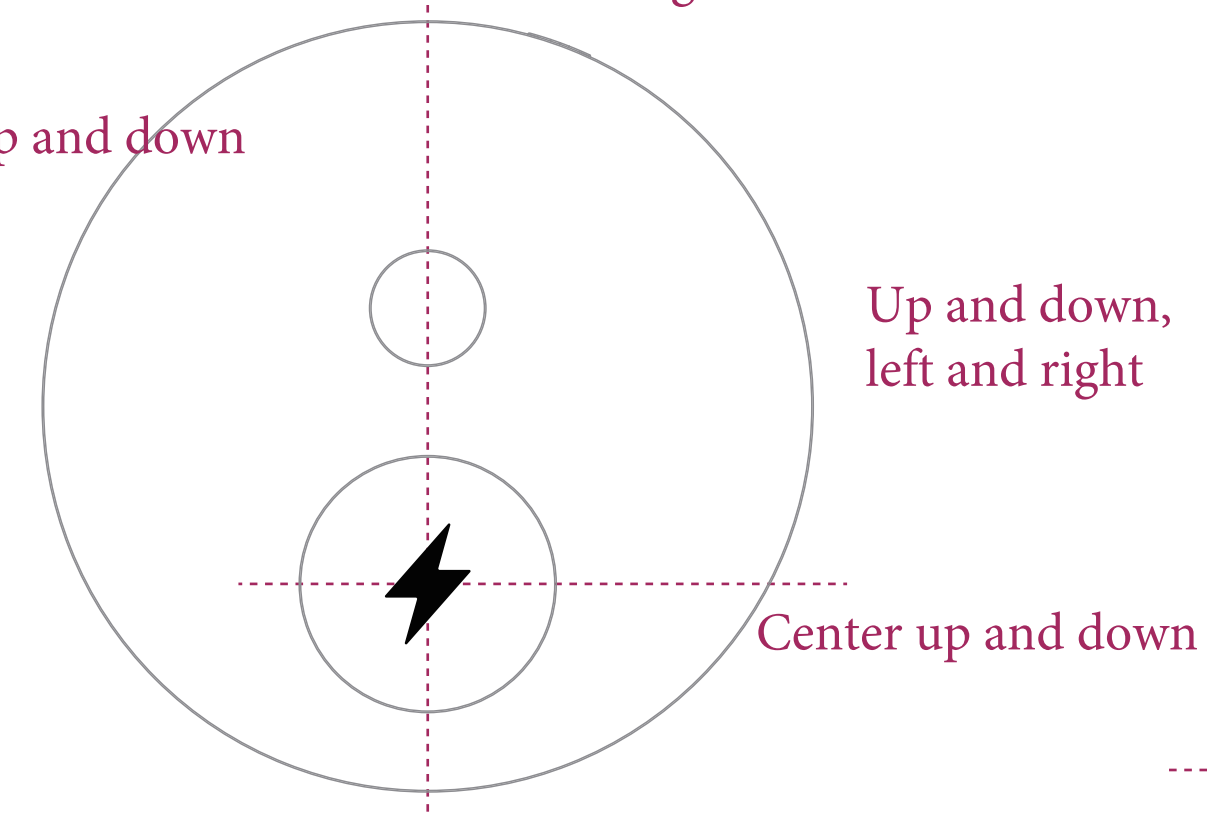

Silk-screen position 1:1 Left and right center

Left and right center

Silk-screen position

Center up and down

Left and right center

Center up and down

Up and down, left and right

Center up and down

indicator light

Rear Type-C port

* This position icon dies polished

Silkscreen content

Screen color Pantone PQ-426C

Screen color Pantone Black 6C

* Parameter Reserved at the bottom of screen printing
* Screen printing color strictly in accordance with the provided color number standard