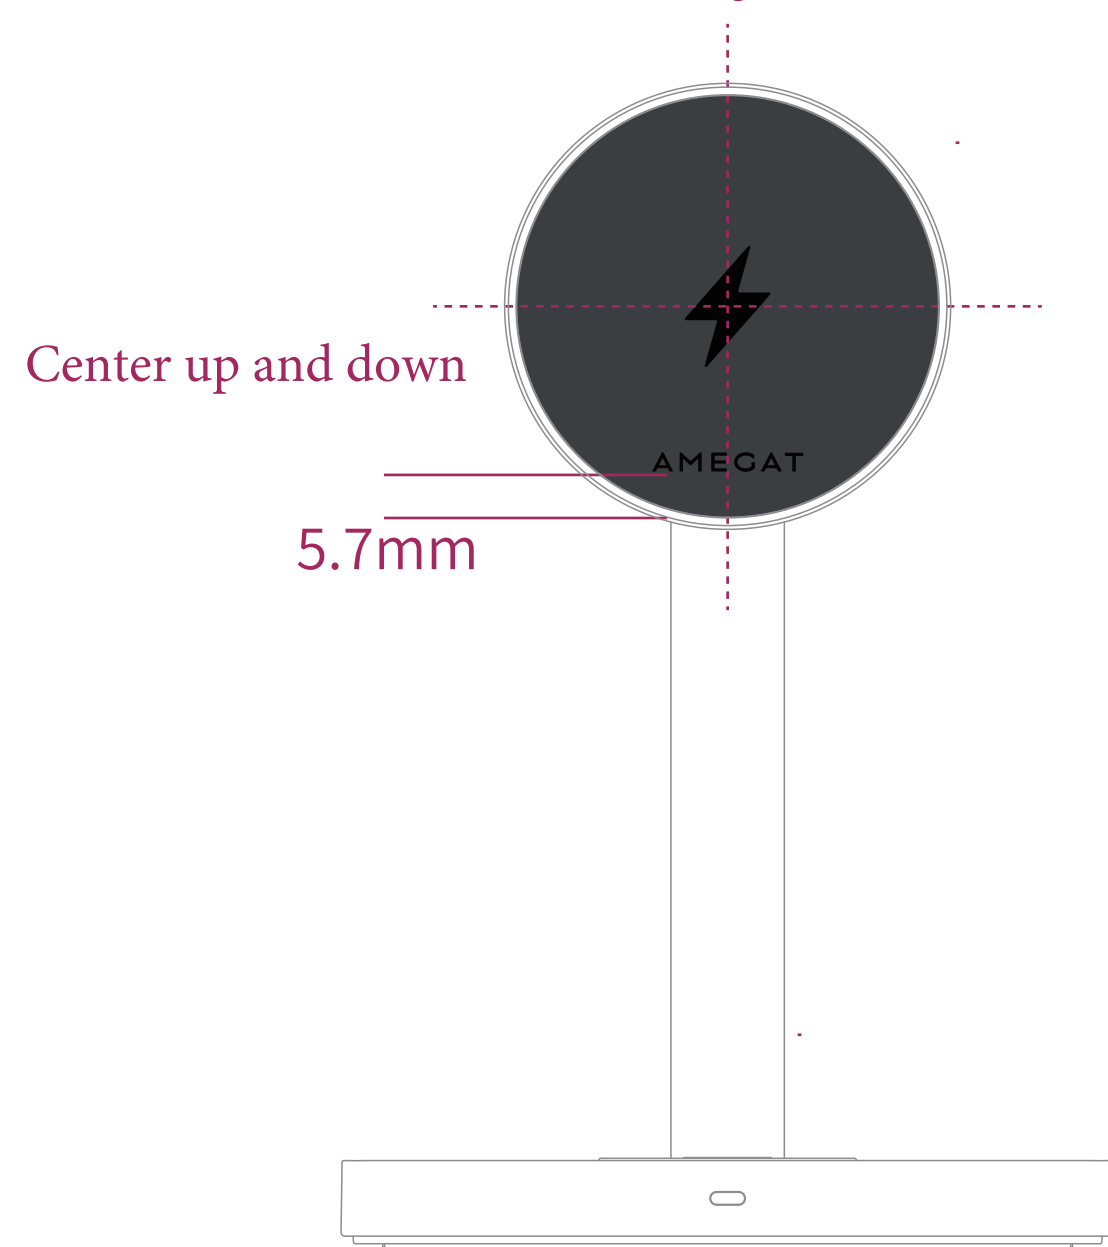

Silk-screen position 1:1 Left and right center

Left and right center

Silk-screen position

Center up and down

Left and right center

Center up and down

Up and down, left and right

Center up and down

indicator light

Rear Type-C port

* This position icon dies polished

Silkscreen content

Screen color Pantone PQ-426C

Screen color Pantone Black 6C

* Parameter Reserved at the bottom of screen printing
* Screen printing color strictly in accordance with the provided color number standard