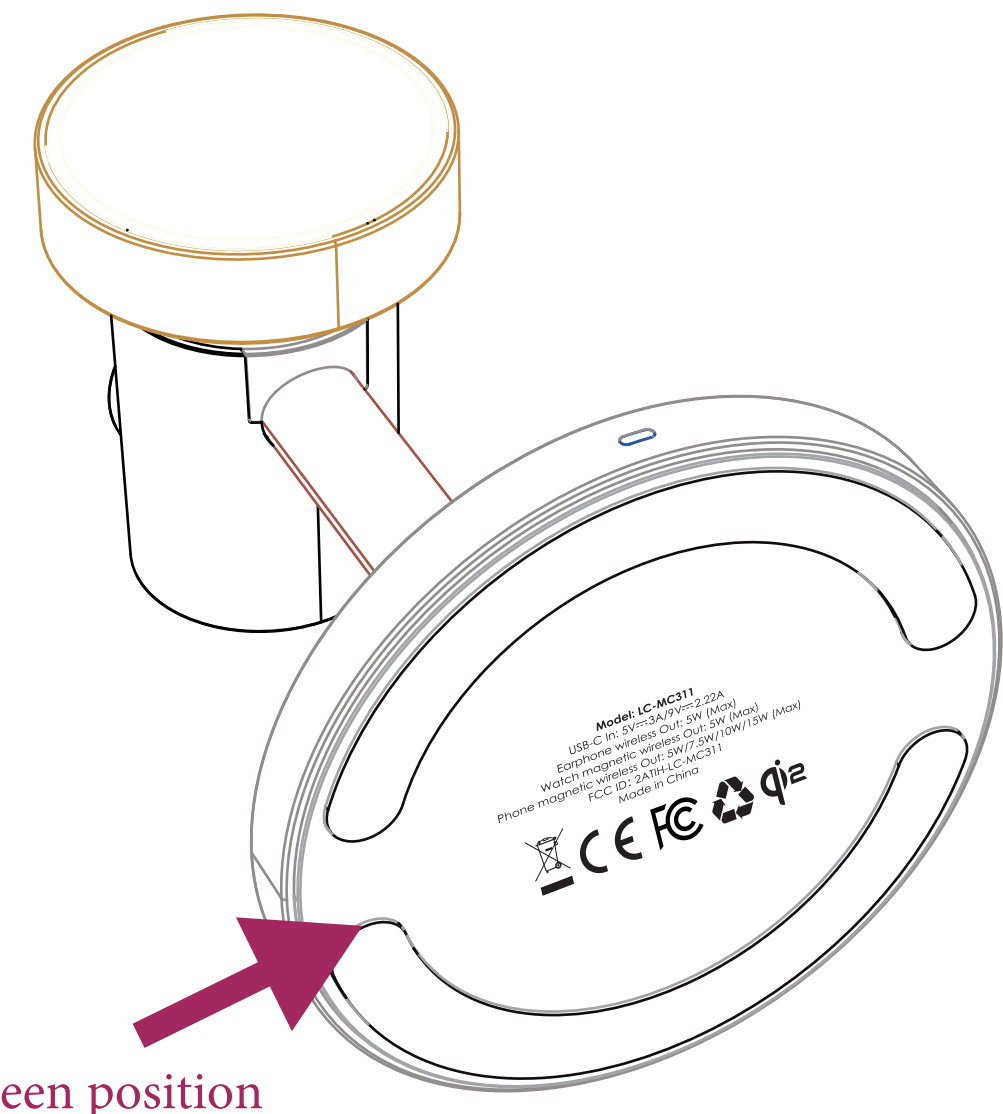

Silk-screen position 1:1 Left and right center

Left and right center

Silk-screen position

Center up and down

Left and right center

Center up and down

Up and down, left and right

Center up and down

indicator light

Rear Type-C port

* This position icon dies polished

Silkscreen content

Screen color Pantone PQ-426C

Screen color Pantone Black 6C

* Parameter Reserved at the bottom of screen printing
* Screen printing color strictly in accordance with the provided color number standard