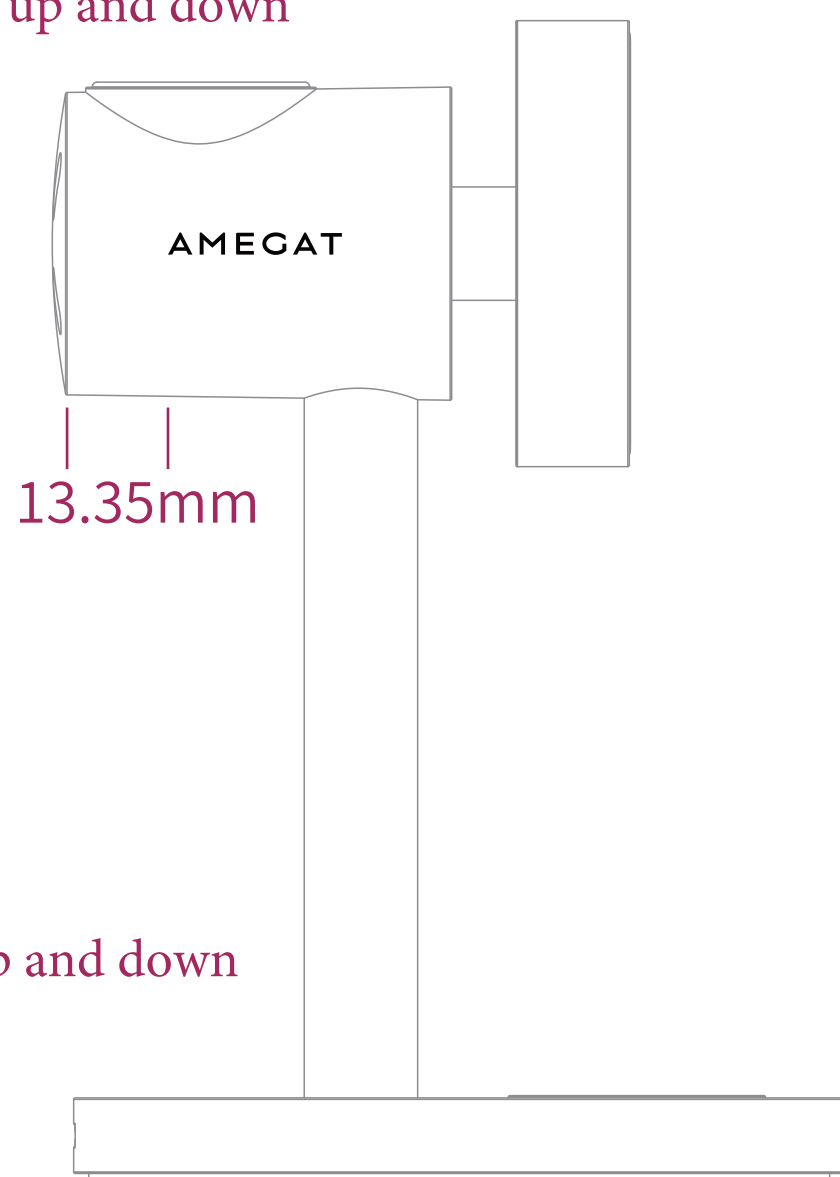

Silk-screen position 1:1 Left and right center

Left and right center

Silk-screen position

Center up and down

Left and right center

Center up and down

Up and down, left and right

Center up and down

indicator light

Rear Type-C port

* This position icon dies polished

Silkscreen content

Screen color Pantone PQ-426C

Screen color Pantone Black 6C

* Parameter Reserved at the bottom of screen printing
* Screen printing color strictly in accordance with the provided color number standard