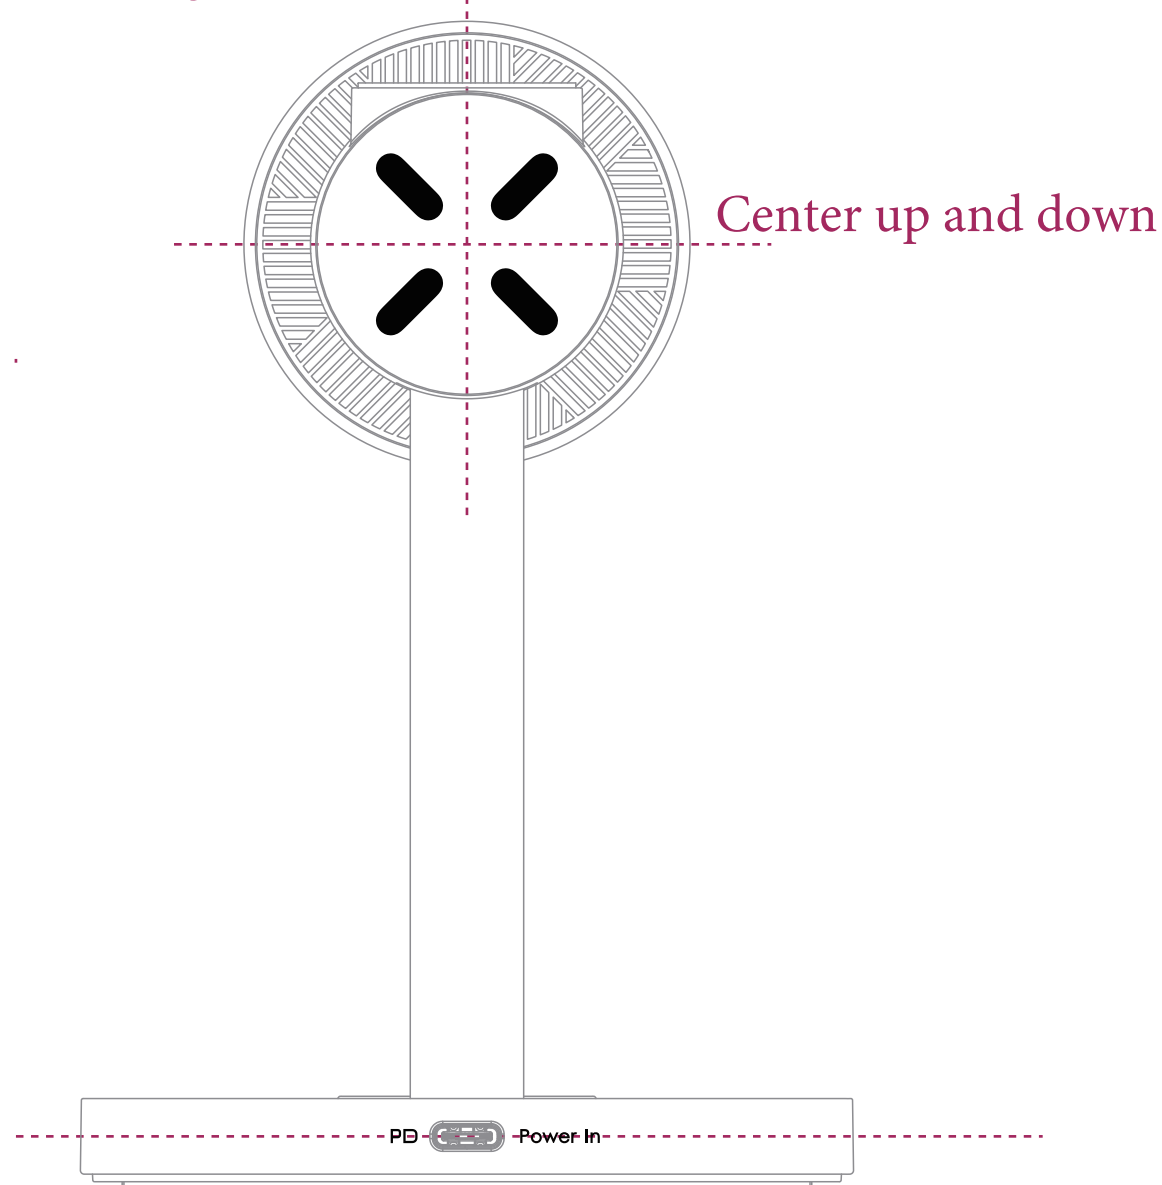

Silk-screen position 1:1 Left and right center

Left and right center

Silk-screen position

Center up and down

Left and right center

Center up and down

Up and down, left and right

Center up and down

indicator light

Rear Type-C port

* This position icon dies polished

Silkscreen content

Screen color Pantone PQ-426C

Screen color Pantone Black 6C

* Parameter Reserved at the bottom of screen printing
* Screen printing color strictly in accordance with the provided color number standard