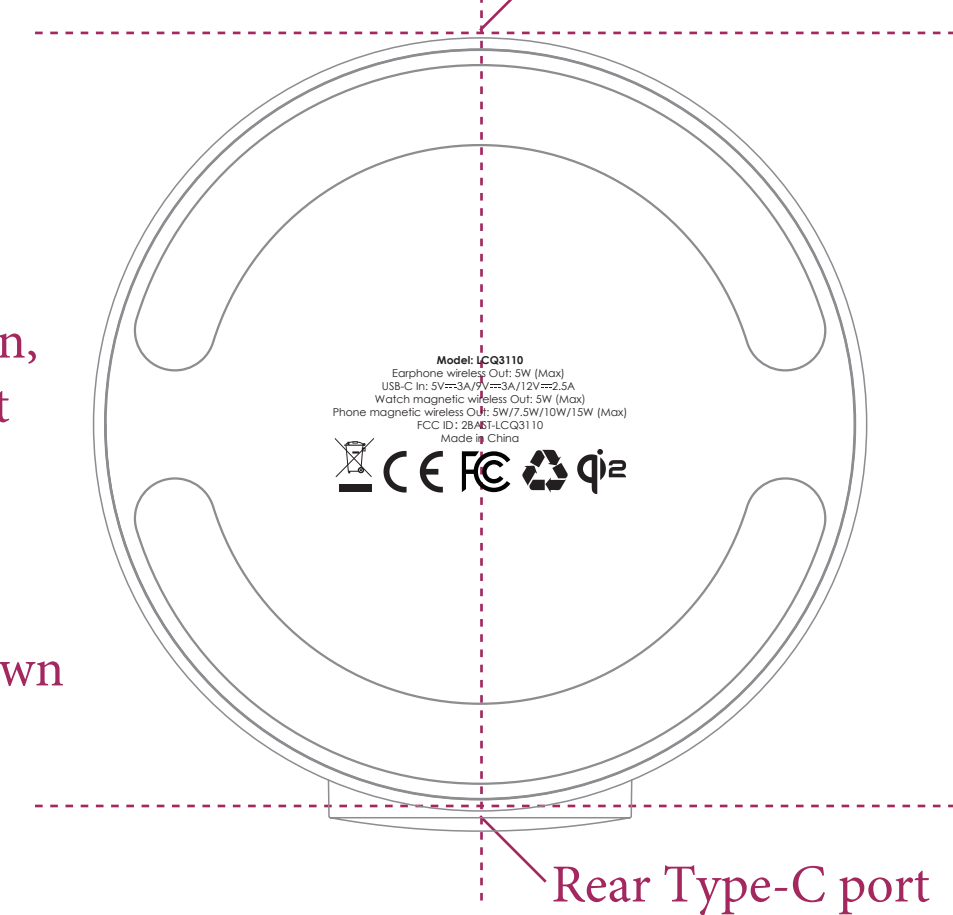

Silk-screen position 1:1 Left and right center

Left and right center

Silk-screen position

Center up and down

Left and right center

Center up and down

Up and down, left and right

Center up and down

indicator light

Rear Type-C port

* This position icon dies polished

Silkscreen content

Screen color Pantone PQ-426C

Screen color Pantone Black 6C

* Parameter Reserved at the bottom of screen printing
* Screen printing color strictly in accordance with the provided color number standard