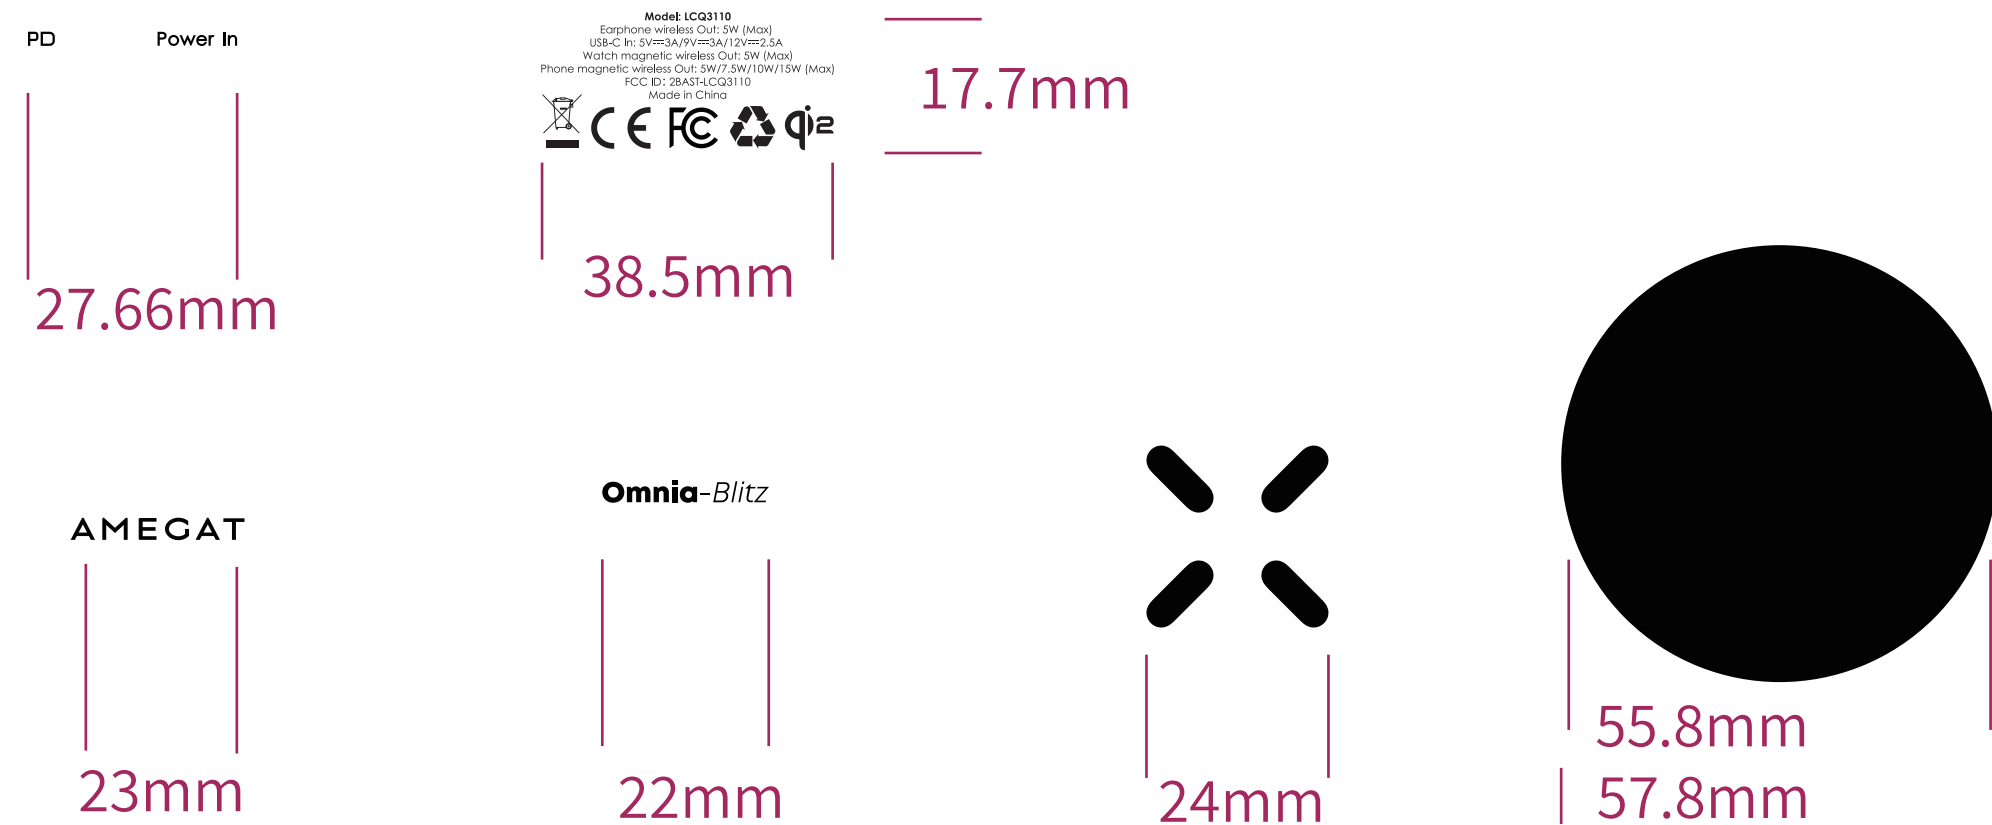

Silk-screen position 1:1 Left and right center

Left and right center

Silk-screen position

Center up and down

Left and right center

Center up and down

Up and down, left and right

Center up and down

indicator light

Rear Type-C port

* This position icon dies polished

Silkscreen content

Screen color Pantone PQ-426C

Screen color Pantone Black 6C

* Parameter Reserved at the bottom of screen printing
* Screen printing color strictly in accordance with the provided color number standard