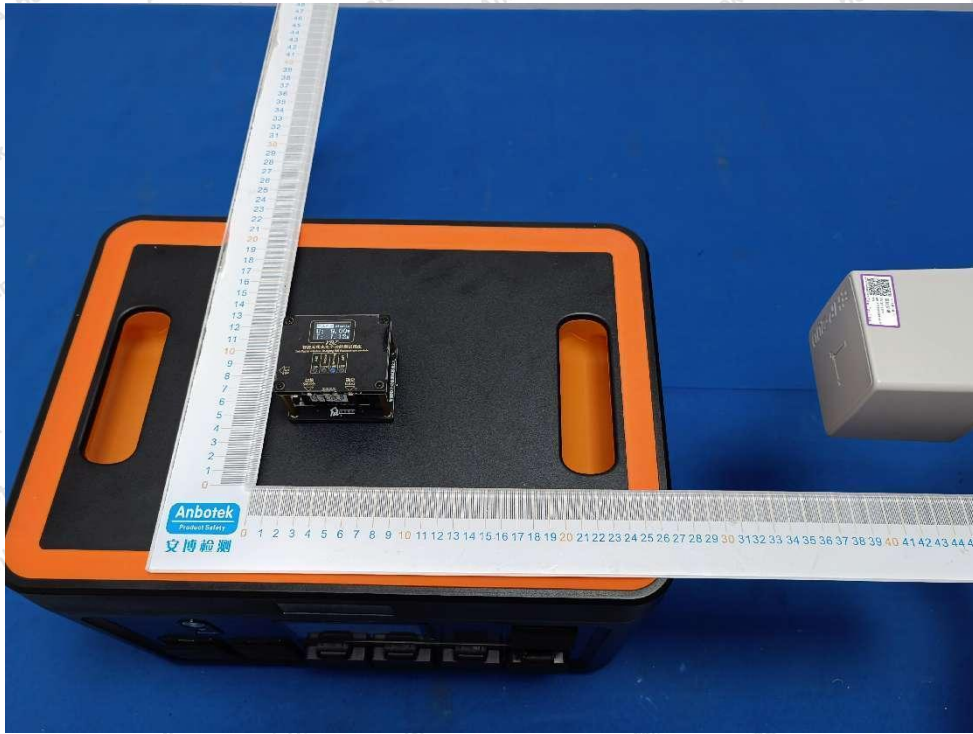

Test Setup Photograph

Anbotek

Product Safety

Shenzhen Anbotek Compliance Laboratory Limited

Address: 1/F., Building D, Sogood Science and Technology Park, Sanwei Community, Hangcheng Street, Bao'an District, Shenzhen, Guangdong, China.
Tel: (86) 0755-26066440 Fax: (86) 0755-26014772 Email: service@anbotek.com