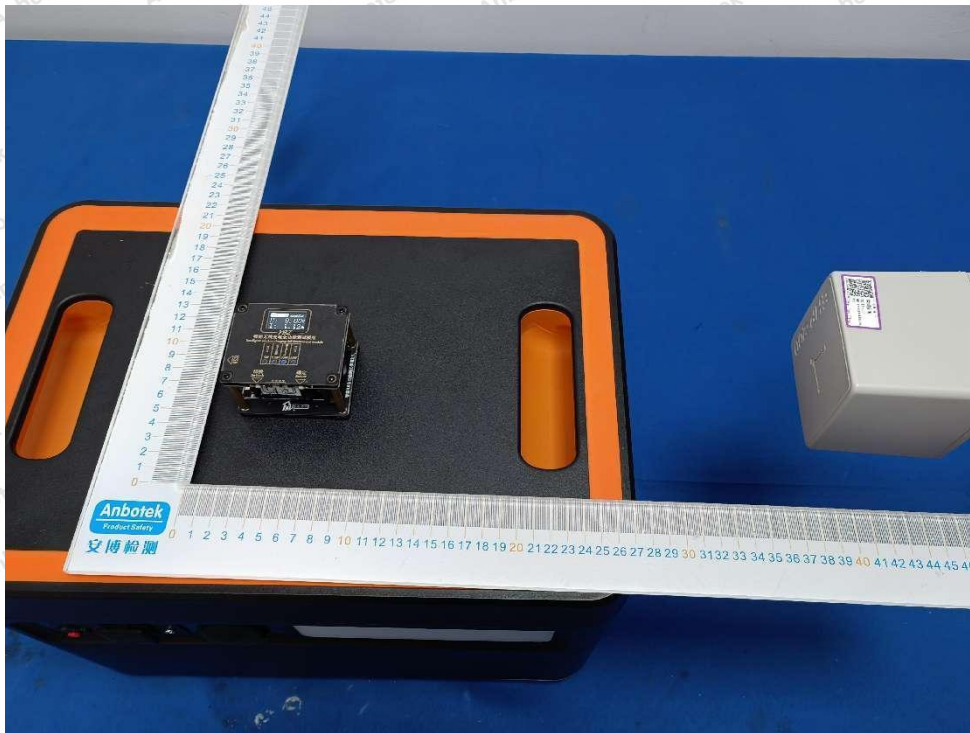

Test Setup Photograph

Anbotek

Product Safety

Shenzhen Anbotek Compliance Laboratory Limited

Address: 1/F., Building D, Sogood Science and Technology Park, Sanwei Community, Hangcheng Street, Bao'an District, Shenzhen, Guangdong, China.
Tel: (86) 0755-26066440 Fax: (86) 0755-26014772 Email: service@anbotek.com