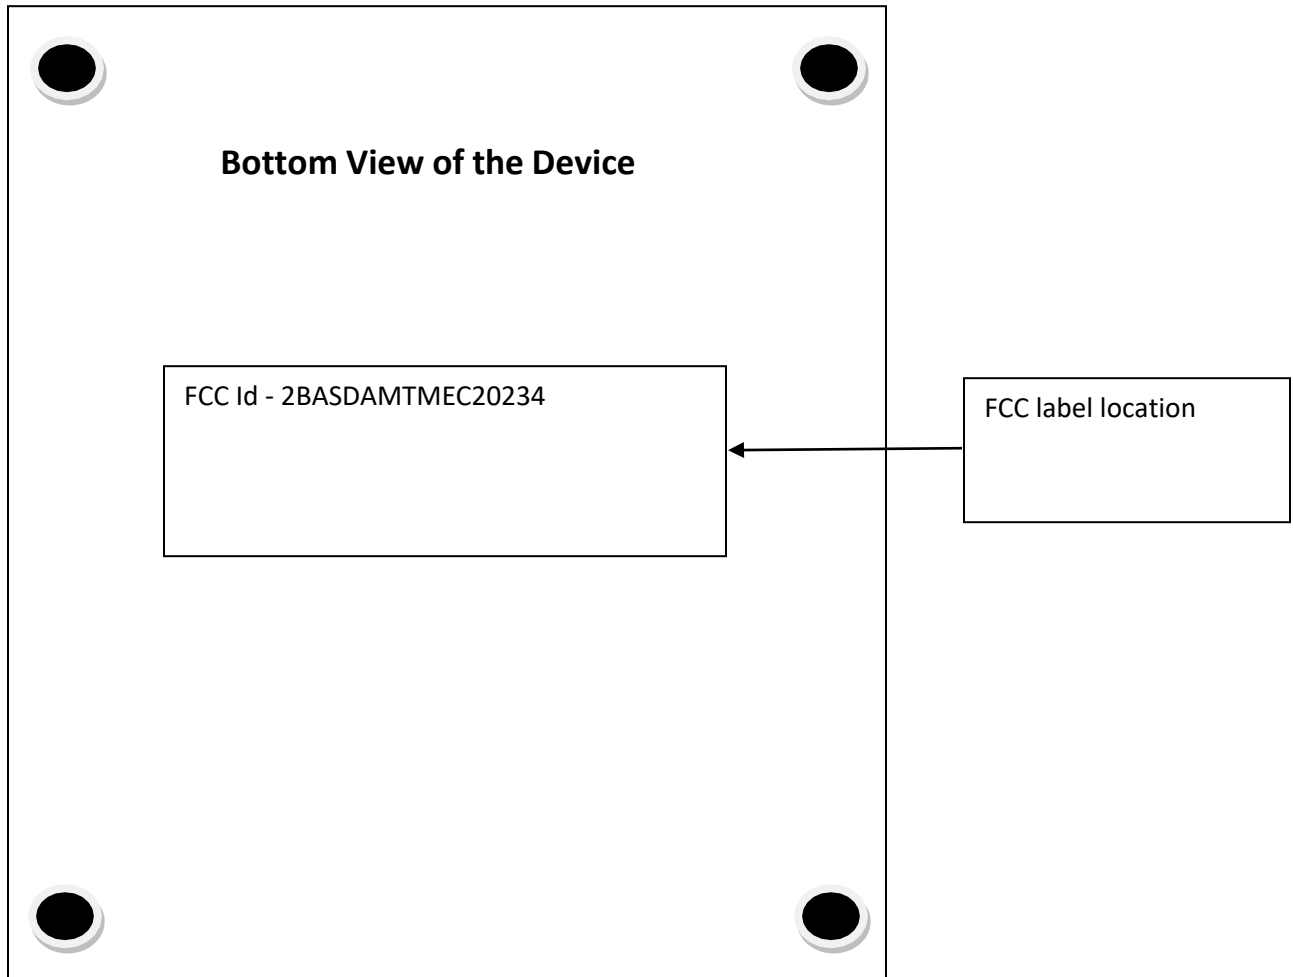

Label Location –

Label Dimensions –

FCC logo: 5.45mm*4.592mm

FCC ID: 25.597 mm*2.476 mm

The Nameplate is affixed with a permanent adhesive and not easily removable.