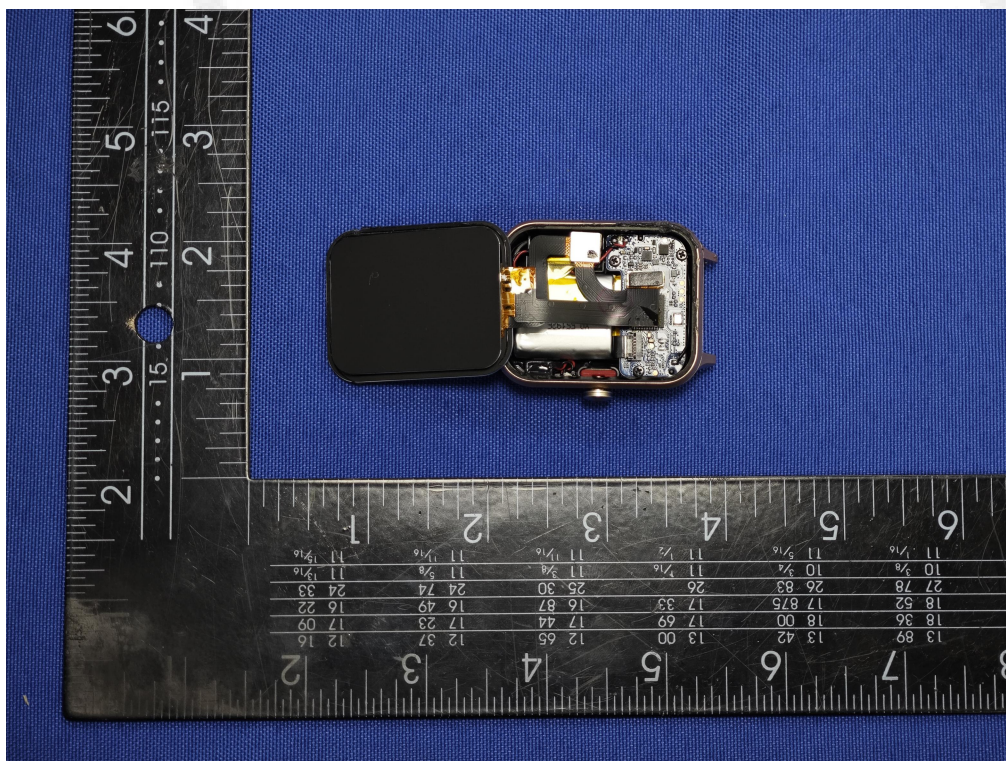

Internal Photos of EUT

Bluetooth Antenna