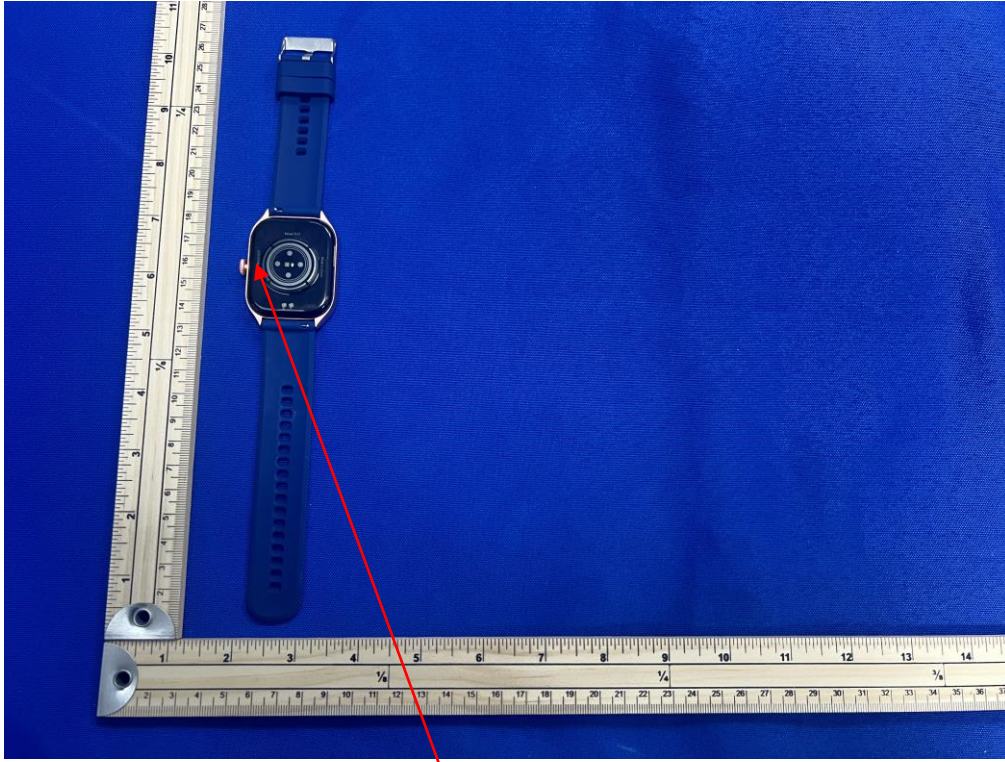

FCC ID Label Information

Label location:

Size: L0.5cm*W0.5cm

Smart Watch

Model: E27

FCC ID: 2BAS2-E27