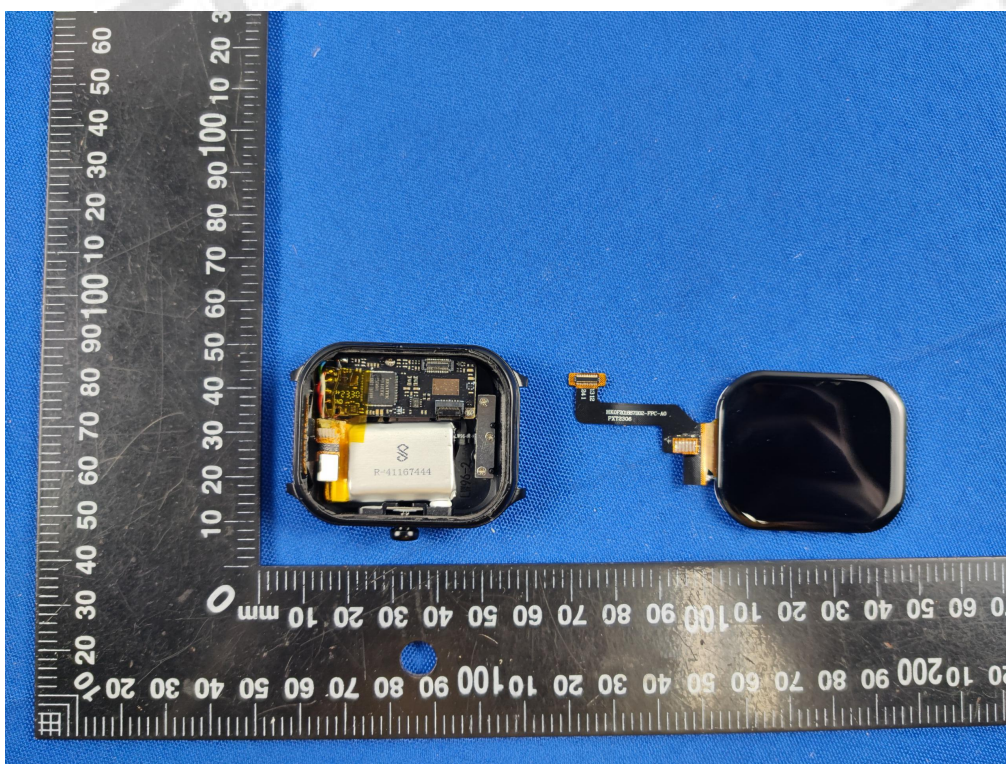

Internal Photos of EUT

Bluetooth Antenna