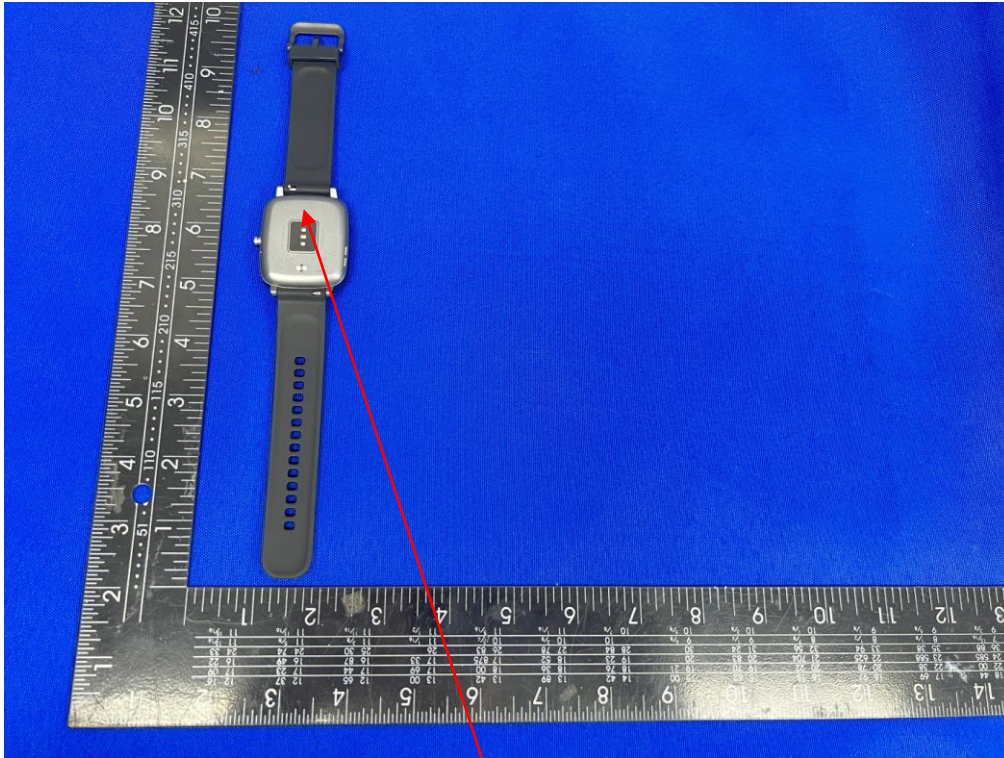

FCC ID Label Information

Label location:

Smart Watch

Model: E21

FCC ID: 2BAS2-E21