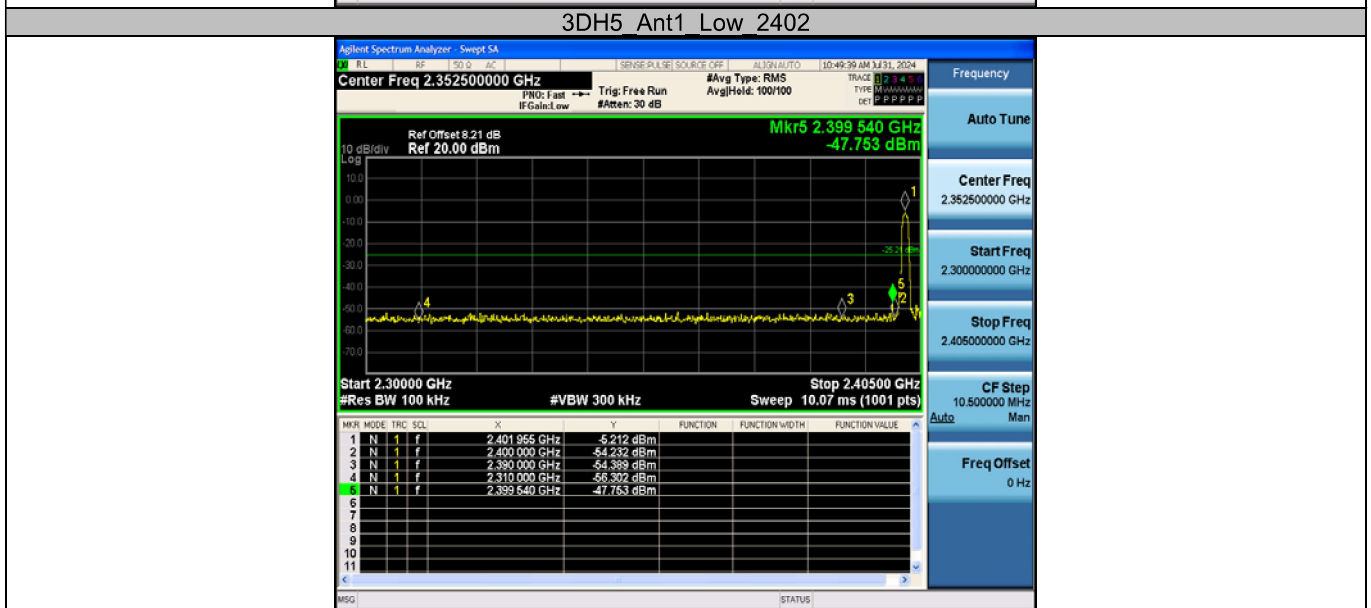

Appendix F: Band edge measurements

Test Graphs

DH5_Ant1_High_Hop_2480

2DH5_Ant1_Low_2402

2DH5_Ant1_High_2480

3DH5 Ant1_High_2480

3DH5 Ant1_Low_Hop_2402

3DH5 Ant1_High_Hop_2480
