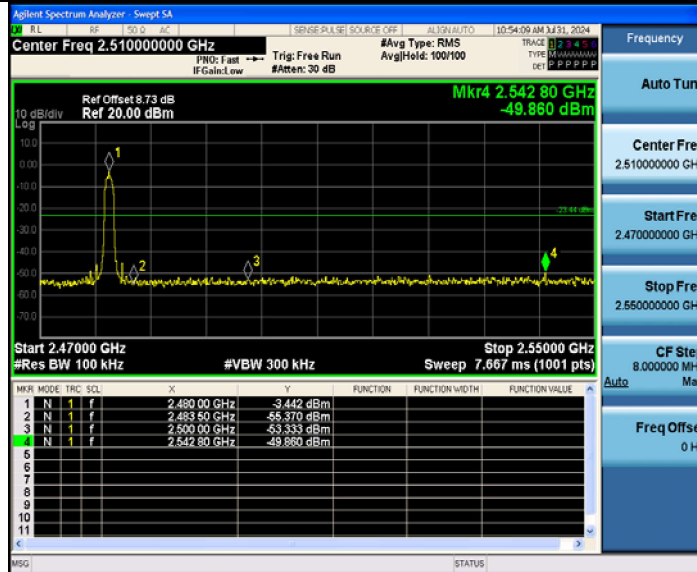

Appendix F: Band edge measurements

Test Graphs

DH5_Ant1_High_Hop_2480

2DH5_Ant1_Low_2402

2DH5_Ant1_High_2480

3DH5 Ant1_High_2480

3DH5 Ant1_Low_Hop_2402

3DH5 Ant1_High_Hop_2480
