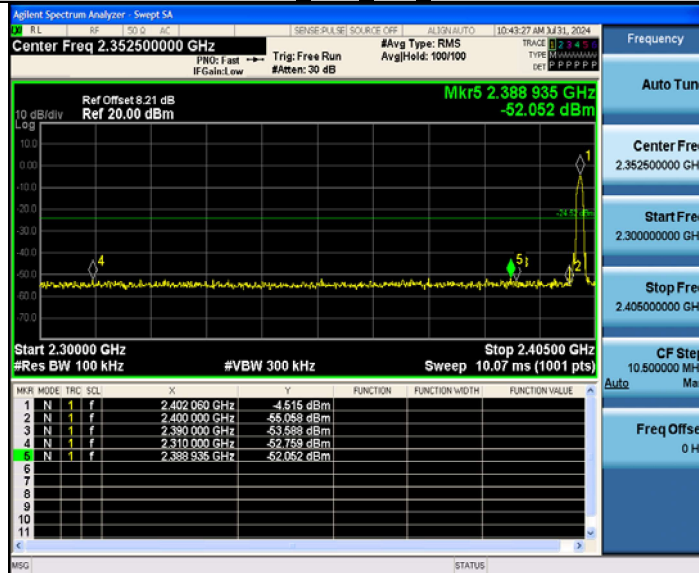

Appendix F: Band edge measurements

Test Graphs

DH5_Ant1_High_Hop_2480

2DH5_Ant1_Low_2402

2DH5_Ant1_High_2480

3DH5 Ant1_High_2480

3DH5 Ant1_Low_Hop_2402

3DH5 Ant1_High_Hop_2480
