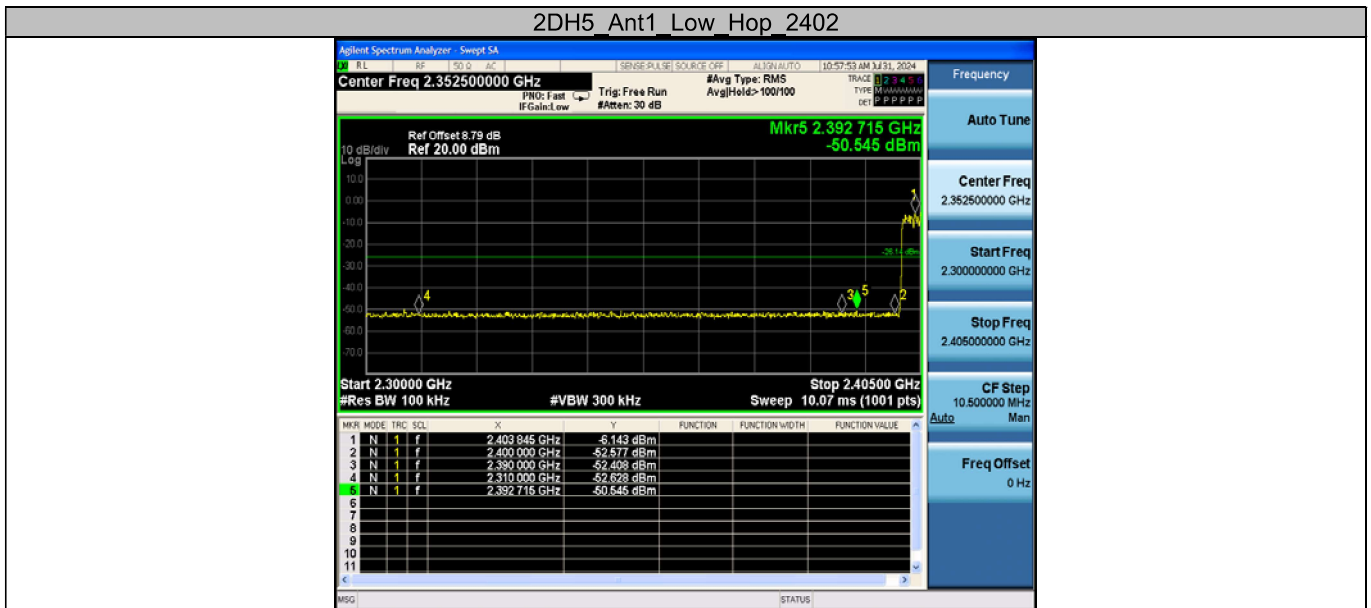

Appendix F: Band edge measurements

Test Graphs

DH5_Ant1_High_Hop_2480

2DH5_Ant1_Low_2402

2DH5_Ant1_High_2480

3DH5 Ant1_High_2480

3DH5 Ant1_Low_Hop_2402

3DH5 Ant1_High_Hop_2480
