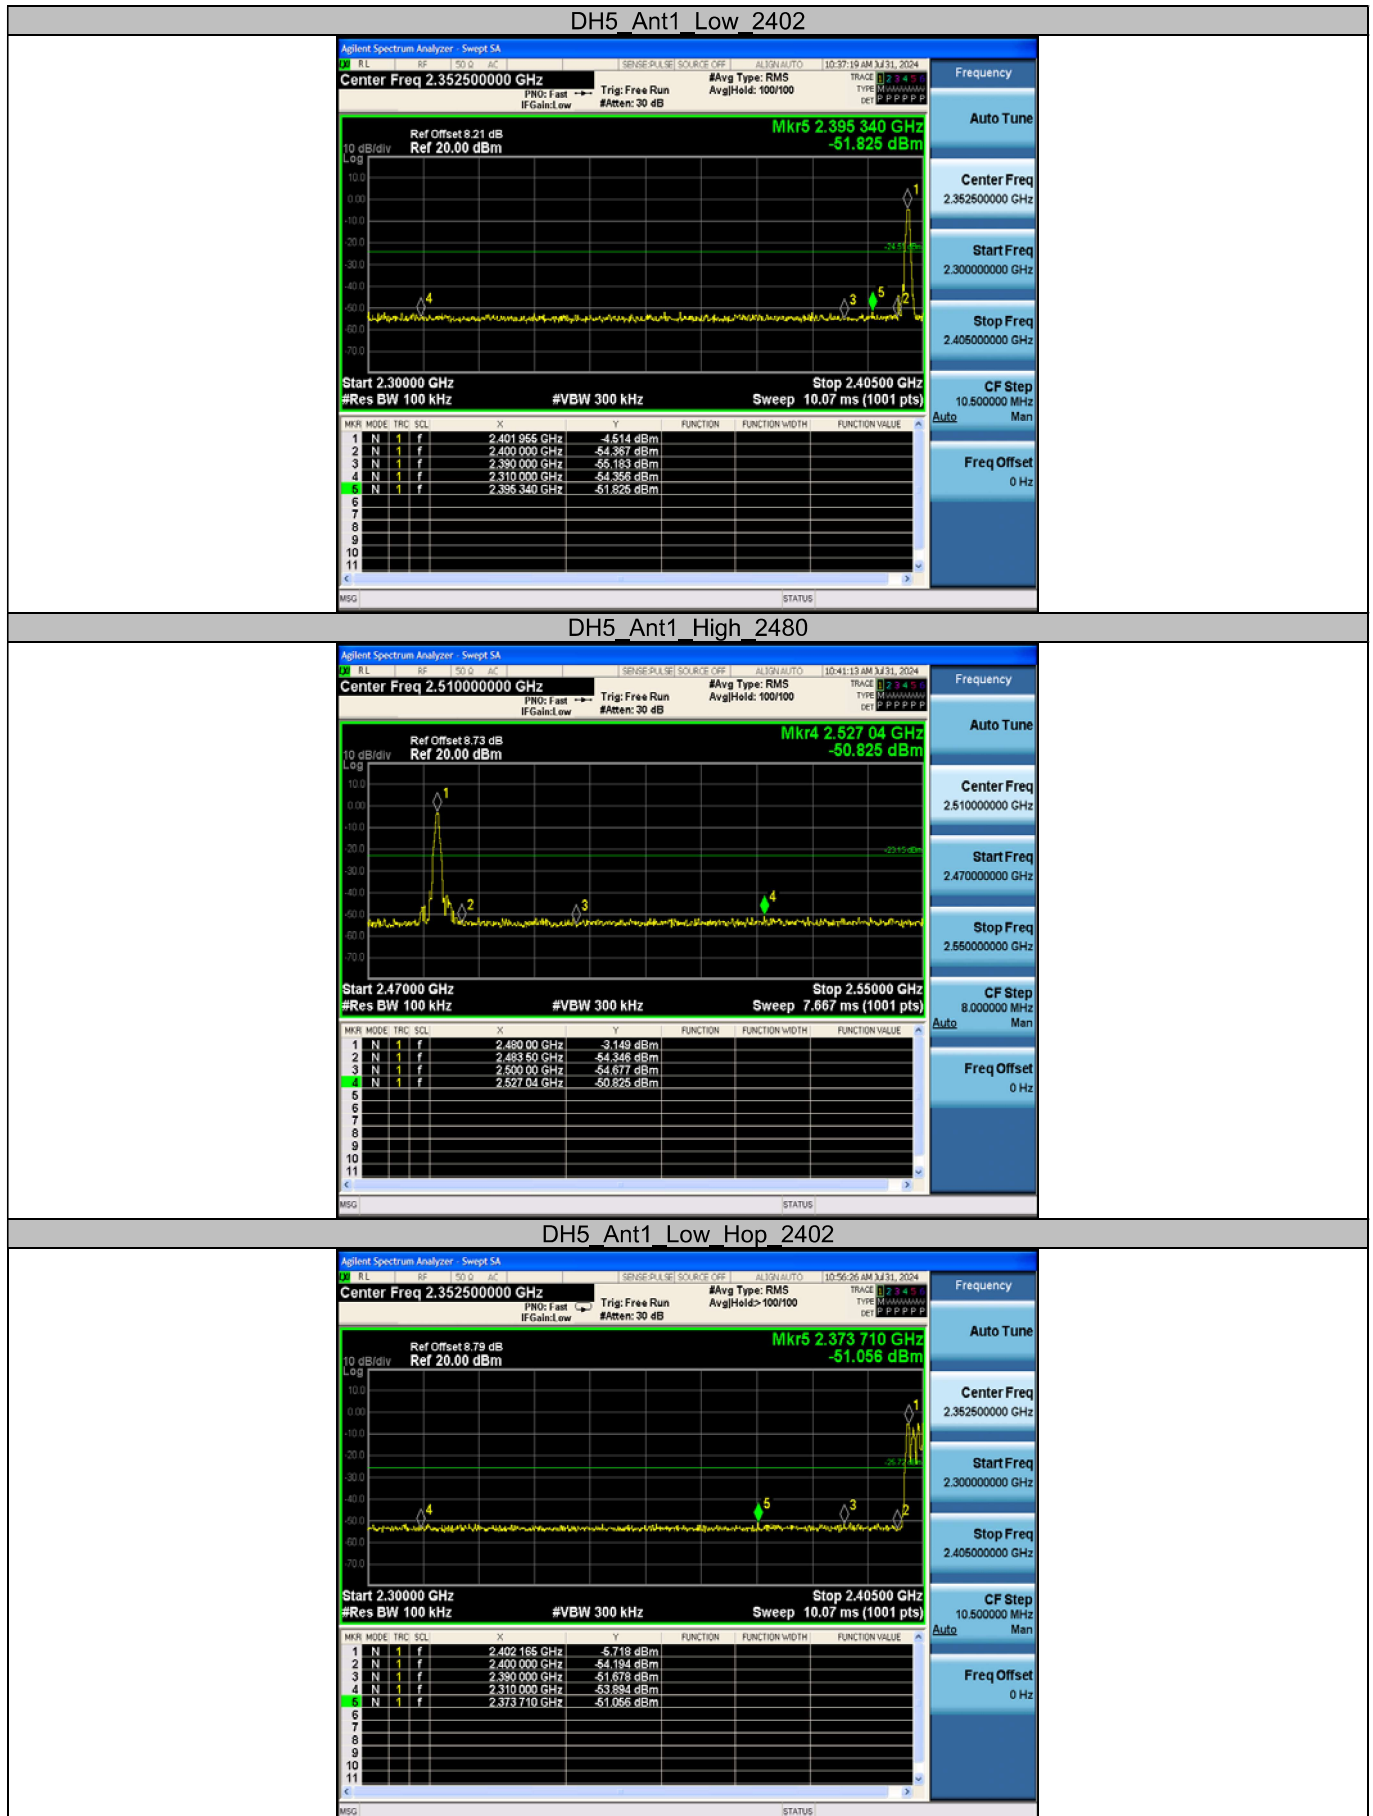

Appendix E: Number of hopping channels

Test Result

Test Mode	Antenna	Frequency [MHz]	Result [Num]	Limit [Num]	Verdict
DH5	Ant1	Hop	79	≥15	PASS
2DH5	Ant1	Hop	79	≥15	PASS
3DH5	Ant1	Hop	79	≥15	PASS

Test Graphs

Appendix F: Band edge measurements

Test Graphs

DH5_Ant1_High_Hop_2480

2DH5_Ant1_Low_2402

2DH5_Ant1_High_2480

3DH5 Ant1_High_2480

3DH5 Ant1_Low_Hop_2402

3DH5 Ant1_High_Hop_2480
