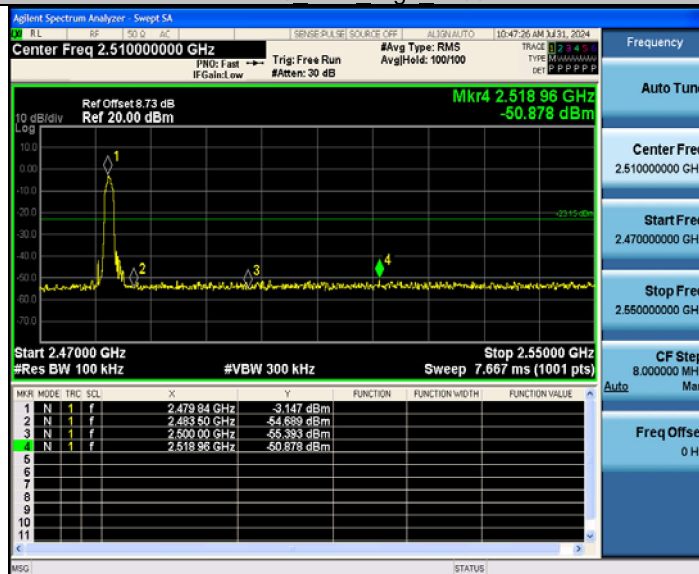

Appendix F: Band edge measurements

Test Graphs

DH5_Ant1_High_Hop_2480

2DH5_Ant1_Low_2402

2DH5_Ant1_High_2480

3DH5 Ant1_High_2480

3DH5 Ant1_Low_Hop_2402

3DH5 Ant1_High_Hop_2480
