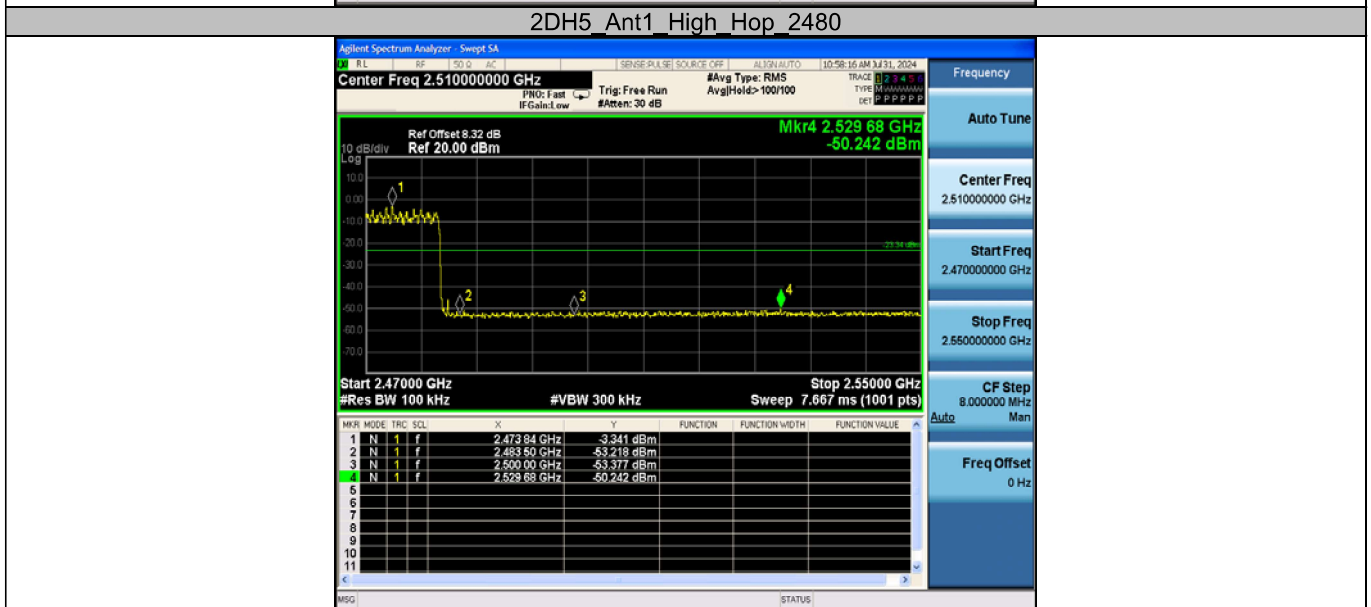

Appendix F: Band edge measurements

Test Graphs

DH5_Ant1_High_Hop_2480

2DH5_Ant1_Low_2402

2DH5_Ant1_High_2480

3DH5 Ant1_High_2480

3DH5 Ant1_Low_Hop_2402

3DH5 Ant1_High_Hop_2480
