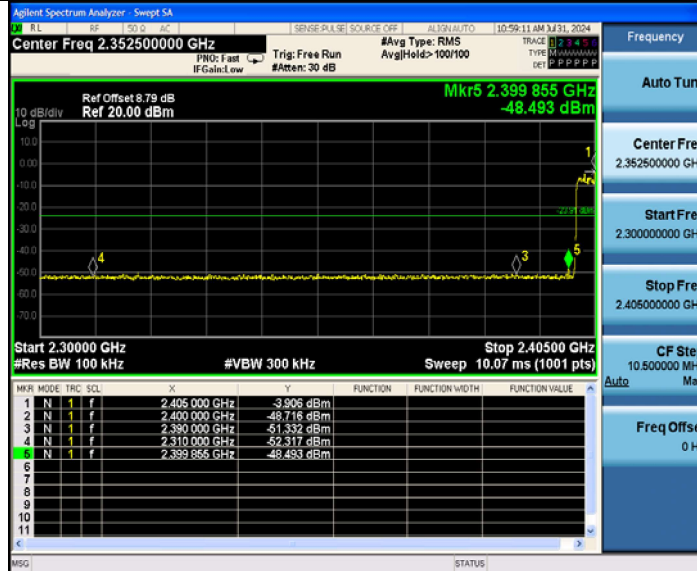

Appendix F: Band edge measurements

Test Graphs

DH5_Ant1_High_Hop_2480

2DH5_Ant1_Low_2402

2DH5_Ant1_High_2480

3DH5 Ant1_High_2480

3DH5 Ant1_Low_Hop_2402

3DH5 Ant1_High_Hop_2480
