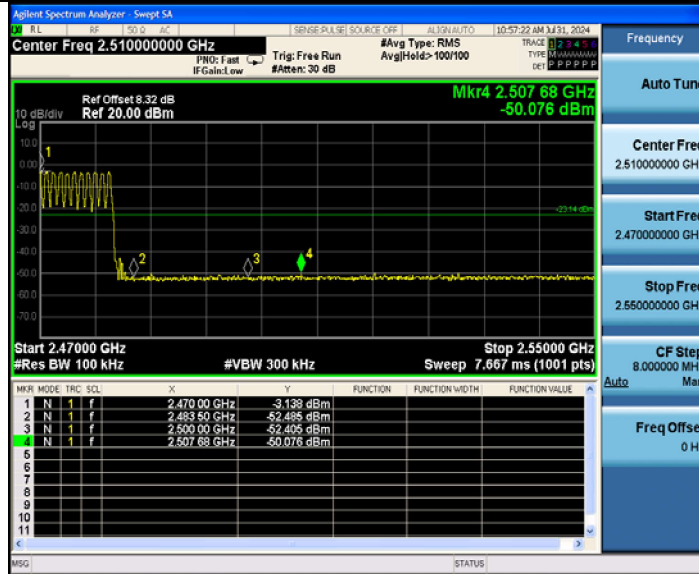

Appendix E: Number of hopping channels

Test Result

Test Mode	Antenna	Frequency [MHz]	Result [Num]	Limit [Num]	Verdict
DH5	Ant1	Hop	79	≥15	PASS
2DH5	Ant1	Hop	79	≥15	PASS
3DH5	Ant1	Hop	79	≥15	PASS

Test Graphs

Appendix F: Band edge measurements

Test Graphs

DH5_Ant1_High_Hop_2480

2DH5_Ant1_Low_2402

2DH5_Ant1_High_2480

3DH5 Ant1_High_2480

3DH5 Ant1_Low_Hop_2402

3DH5 Ant1_High_Hop_2480
