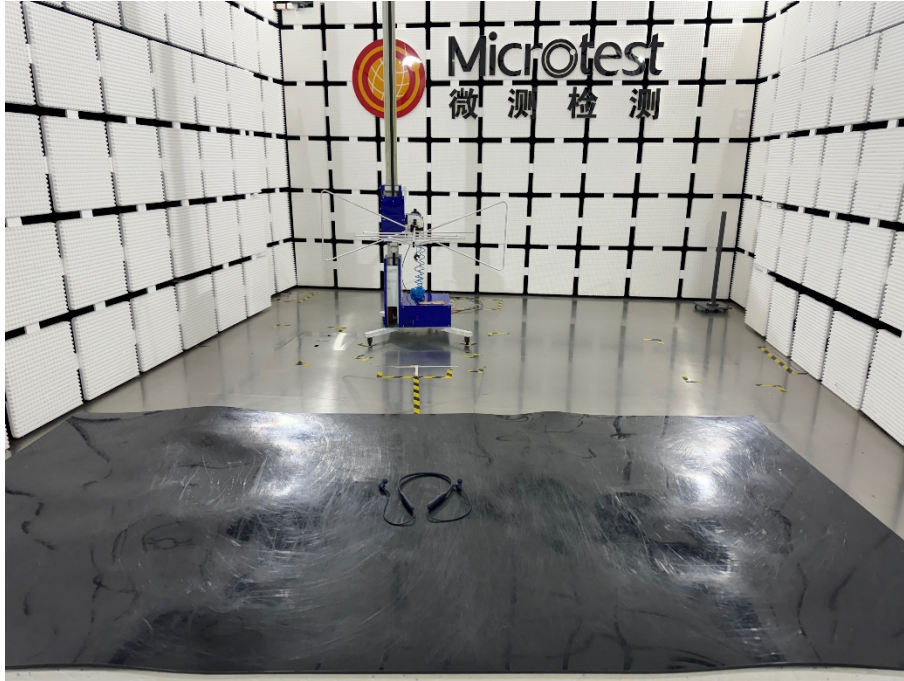

Photographs of the test setup

Model: Rockerz 109

Radiated emissions (below 1GHz)

Radiated emissions (above 1GHz)