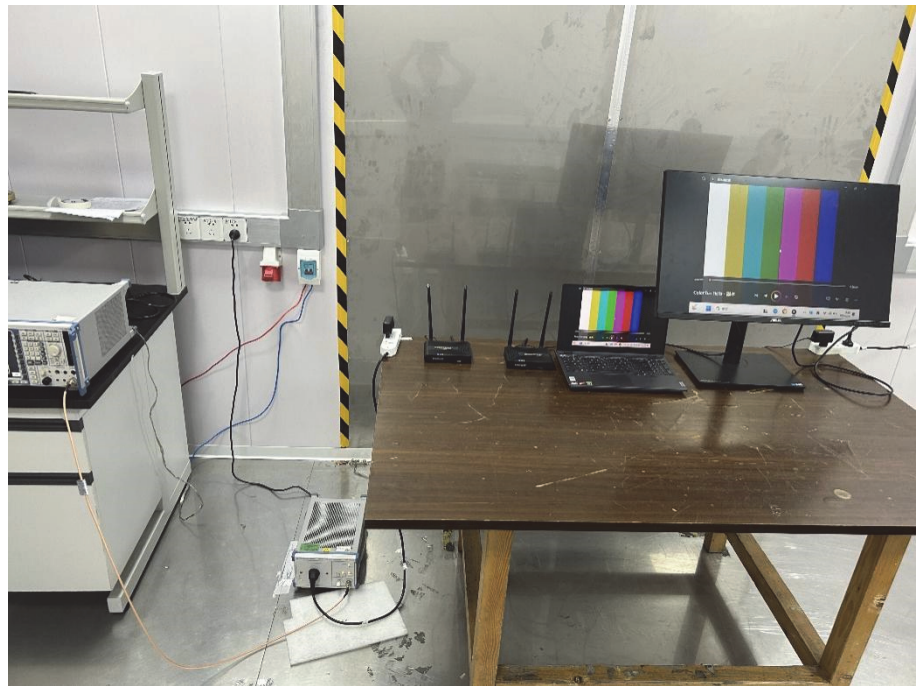

EXHIBIT 4 - TEST SETUP PHOTOGRAPHS

Conducted Emission Test Setup

Radiation Emission Test Setup (Below 30MHz)

Radiation Emission Test Setup (30MHz to 1GHz)

Radiation Emission Test Setup (1GHz to 18GHz)

**Radiation Emission Test
Setup (Above 18GHz)**