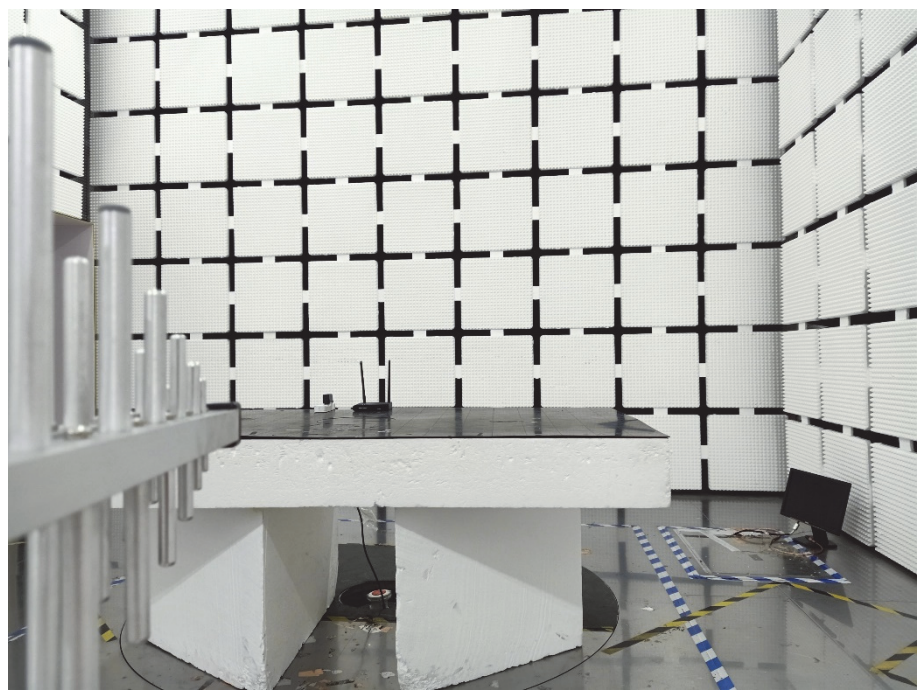

EXHIBIT 4 - TEST SETUP PHOTOGRAPHS

Conducted Emission Test Setup

Radiation Emission Test Setup (Below 30MHz)

Radiation Emission Test Setup (30MHz to 1GHz)

Radiation Emission Test Setup (1GHz to 18GHz)

**Radiation Emission Test
Setup (Above 18GHz)**