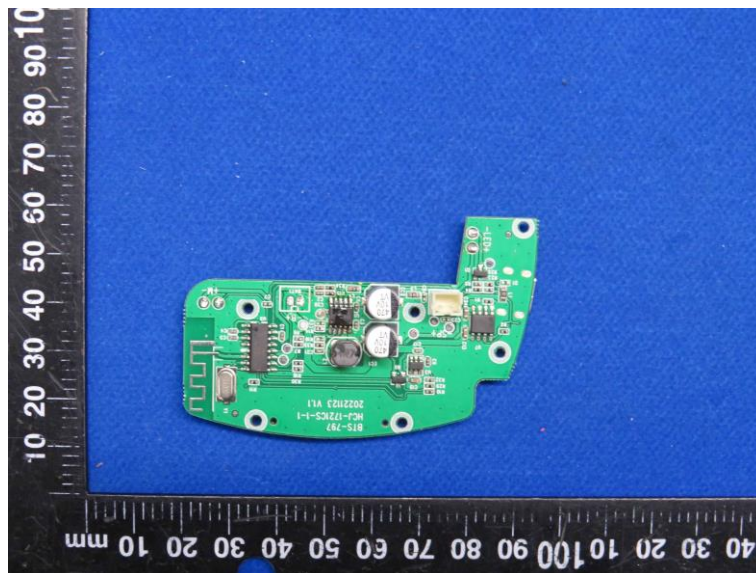

Product Name: WIRELESS SPEAKER

Model No.: TF-Y16

## EUT Constructional Details

### Internal Photo

-----End-----