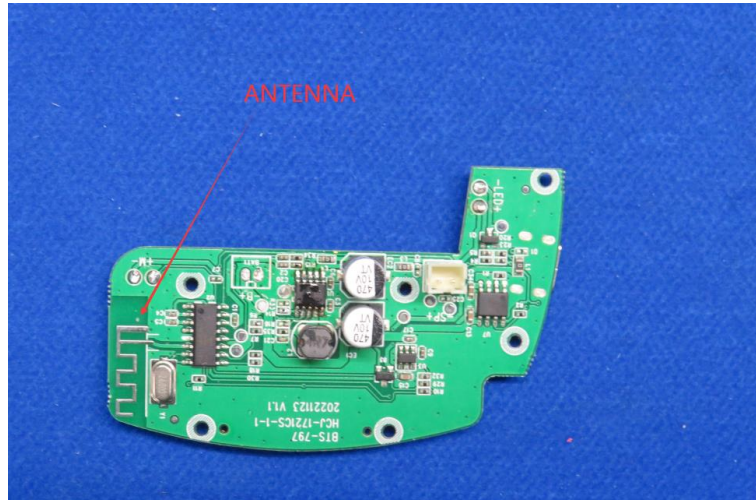

-----End-----