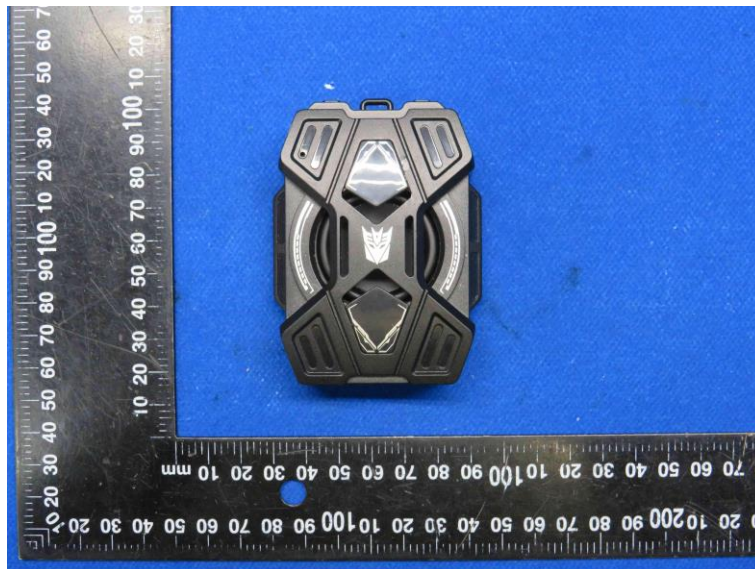

Product Name: WIRELESS SPEAKER

Model No.: TF-Y15

EUT Constructional Details

External Photo