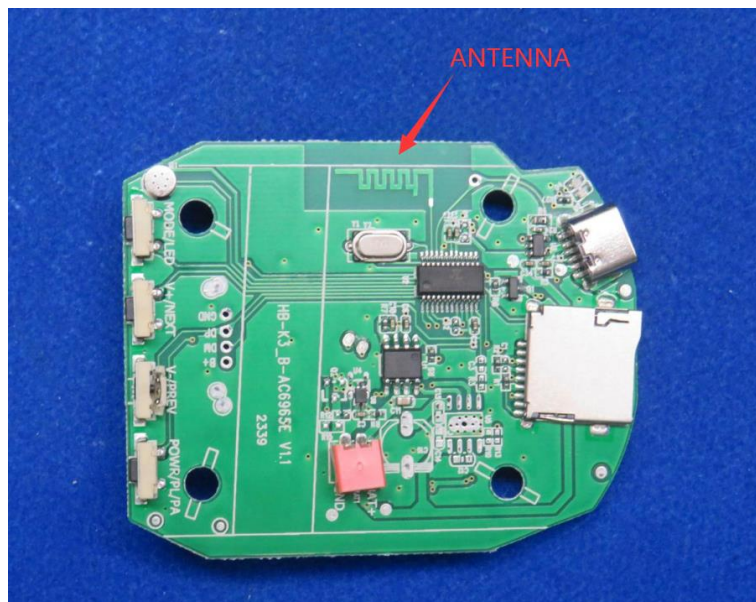

-----End-----