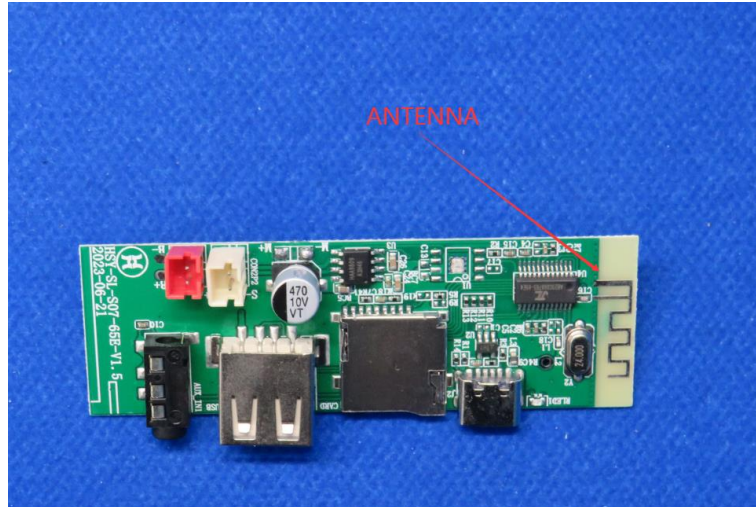

Product Name: WIRELESS SPEAKER

Model No.: TF-Y10

EUT Constructional Details

Internal Photo

-----End-----