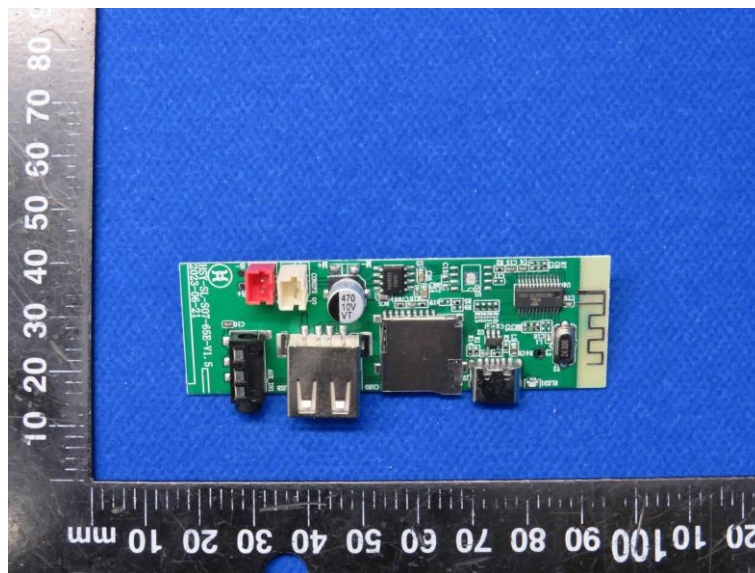

Product Name: WIRELESS SPEAKER

Model No.: TF-Y10

EUT Constructional Details

Internal Photo

-----End-----