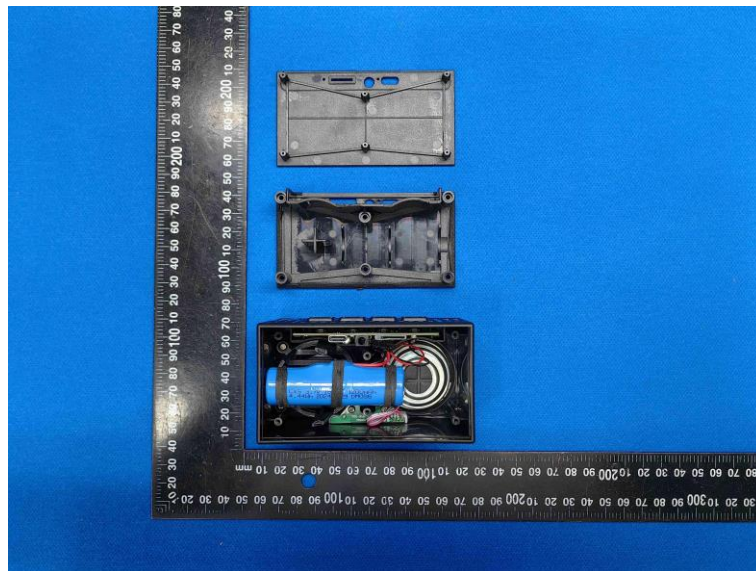

Product Name: WIRELESS SPEAKER

Model No.: TF-Y06

EUT Constructional Details

Internal Photo

-----End-----