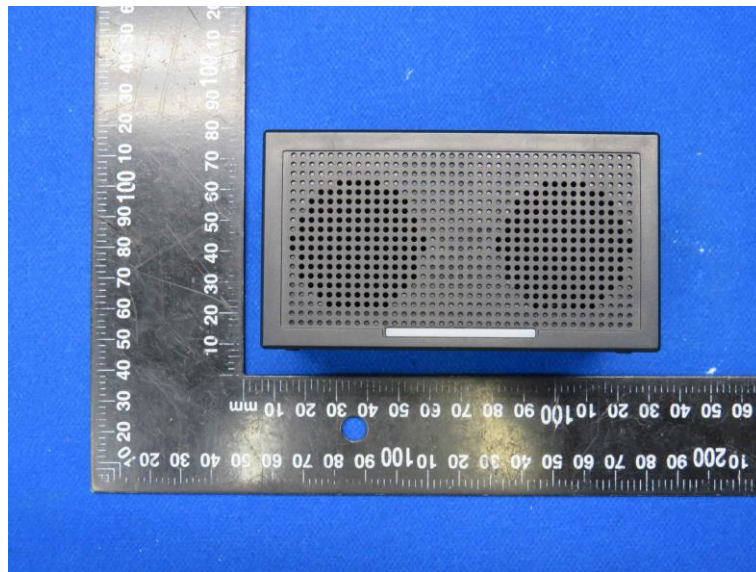

Product Name: WIRELESS SPEAKER

Model No.: TF-Y06

EUT Constructional Details

External Photo

-----End-----