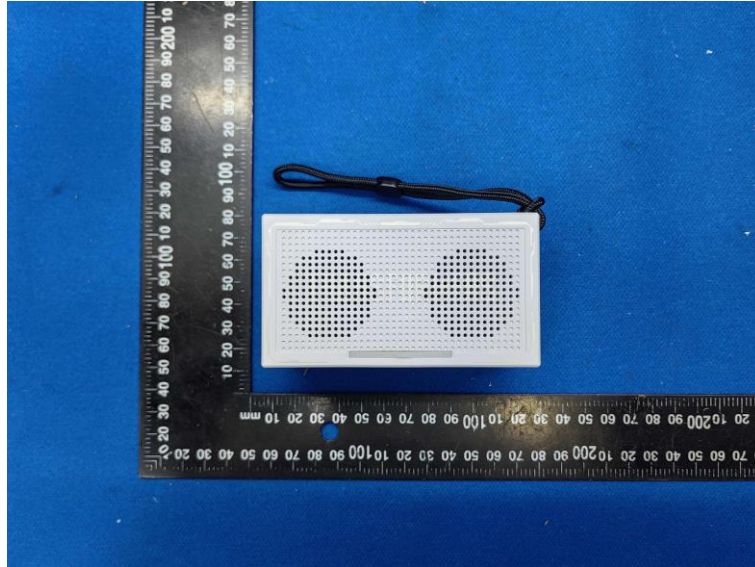

Product Name: WIRELESS SPEAKER

Model No.: TF-Y06

EUT Constructional Details

External Photo

-----End-----