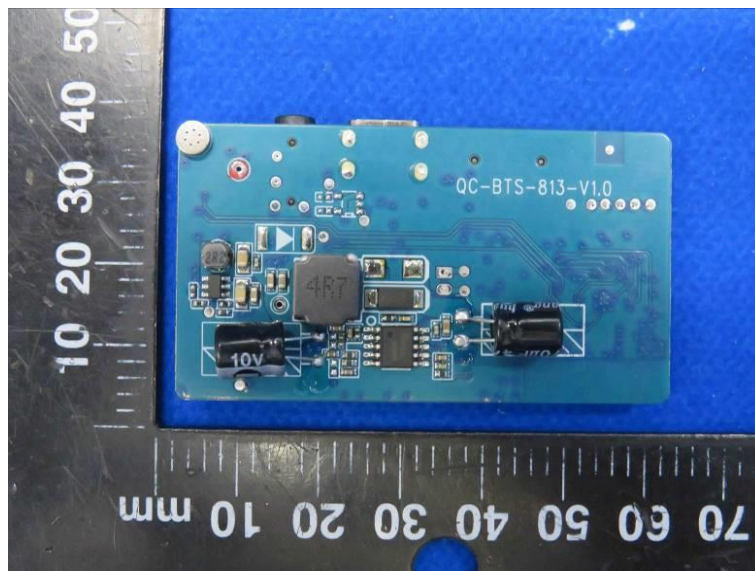

Product Name: WIRELESS SPEAKER

Model No.: TF-Y02

EUT Constructional Details

Internal Photo

-----End-----