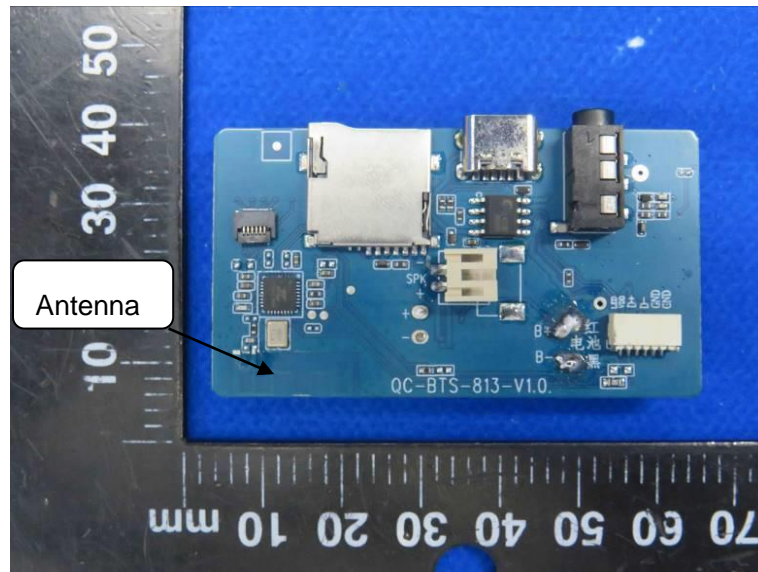

Product Name: WIRELESS SPEAKER

Model No.: TF-Y02

EUT Constructional Details

Internal Photo

-----End-----