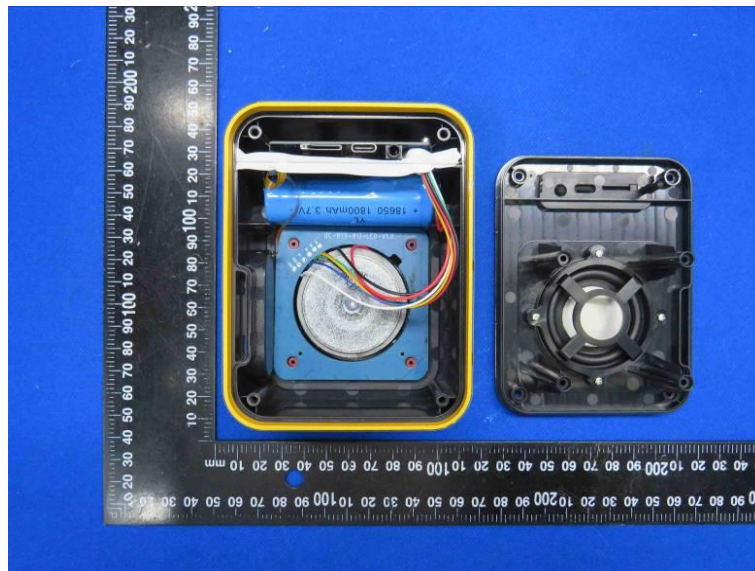

Product Name: WIRELESS SPEAKER

Model No.: TF-Y02

EUT Constructional Details

Internal Photo

-----End-----