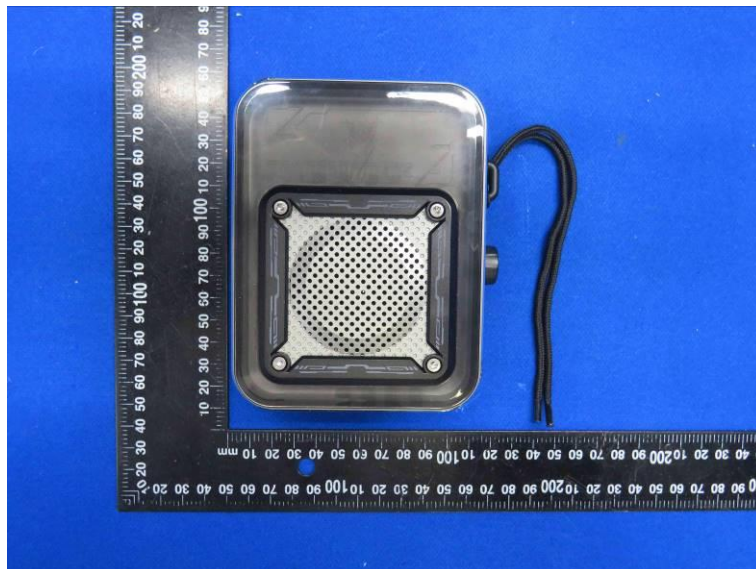

Product Name: WIRELESS SPEAKER

Model No.: TF-Y02

EUT Constructional Details

External Photo

-----End-----