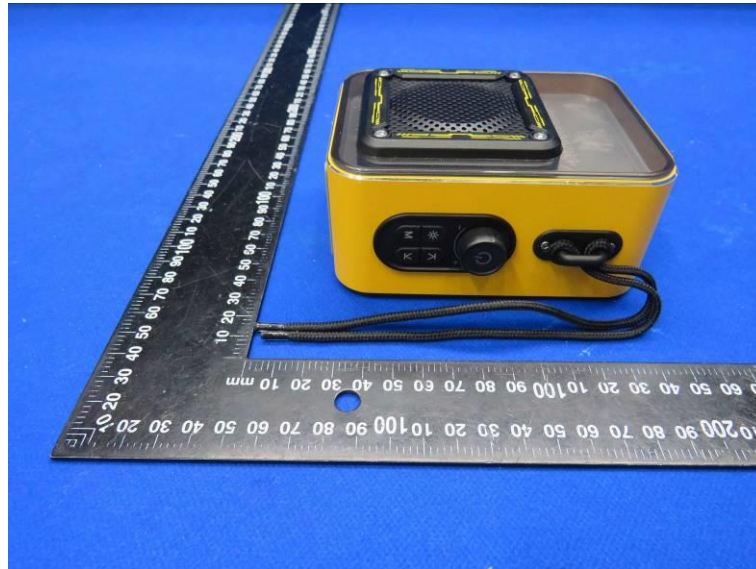

Product Name: WIRELESS SPEAKER

Model No.: TF-Y02

EUT Constructional Details

External Photo

-----End-----