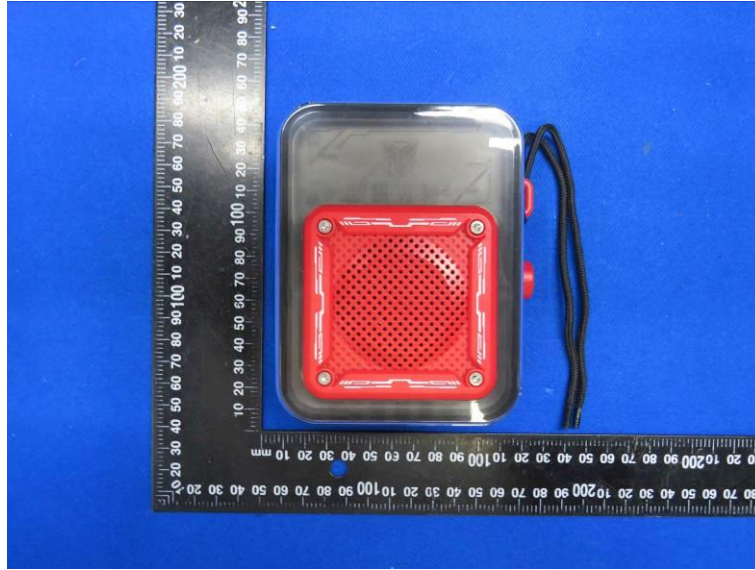

Product Name: WIRELESS SPEAKER

Model No.: TF-Y02

EUT Constructional Details

External Photo

-----End-----