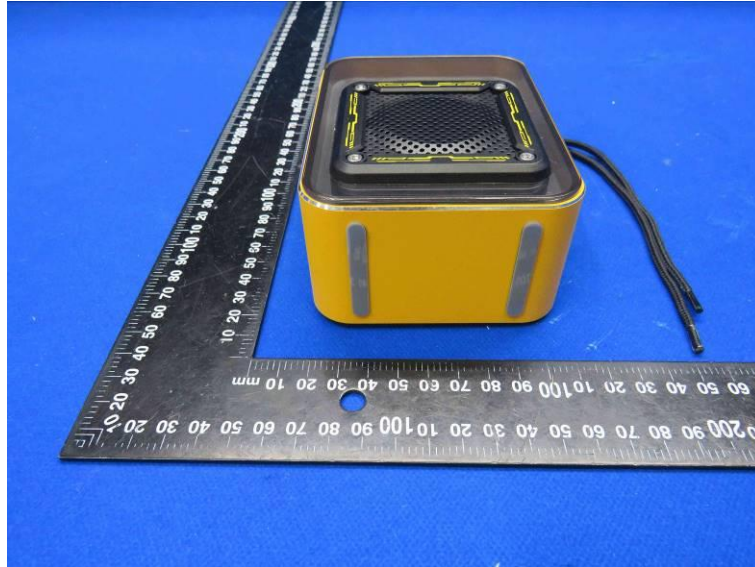

Product Name: WIRELESS SPEAKER

Model No.: TF-Y02

EUT Constructional Details

External Photo

-----End-----