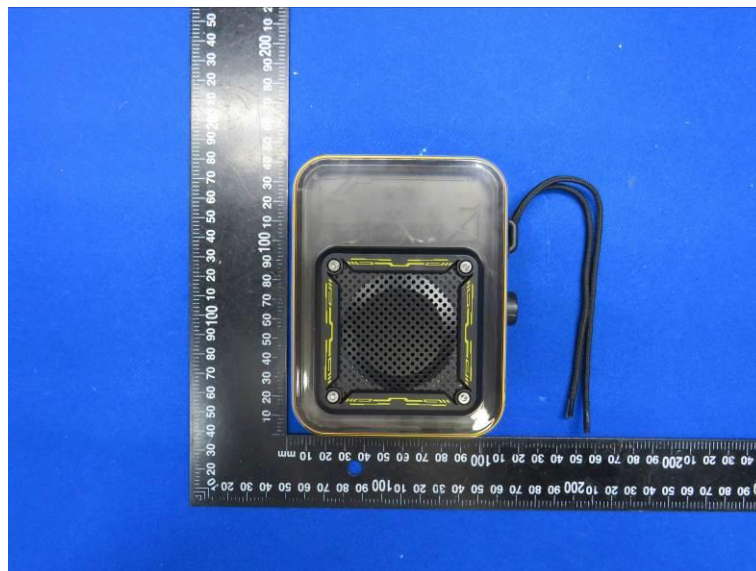

Product Name: WIRELESS SPEAKER

Model No.: TF-Y02

EUT Constructional Details

External Photo

-----End-----