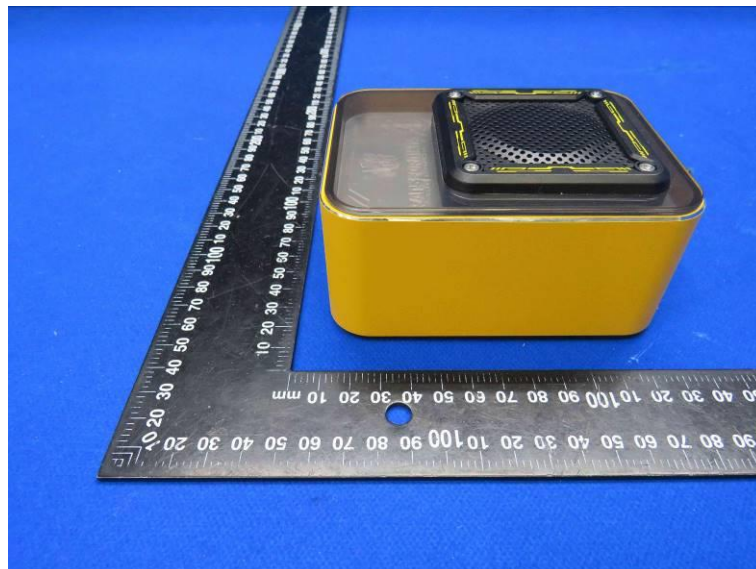

Product Name: WIRELESS SPEAKER

Model No.: TF-Y02

EUT Constructional Details

External Photo

-----End-----