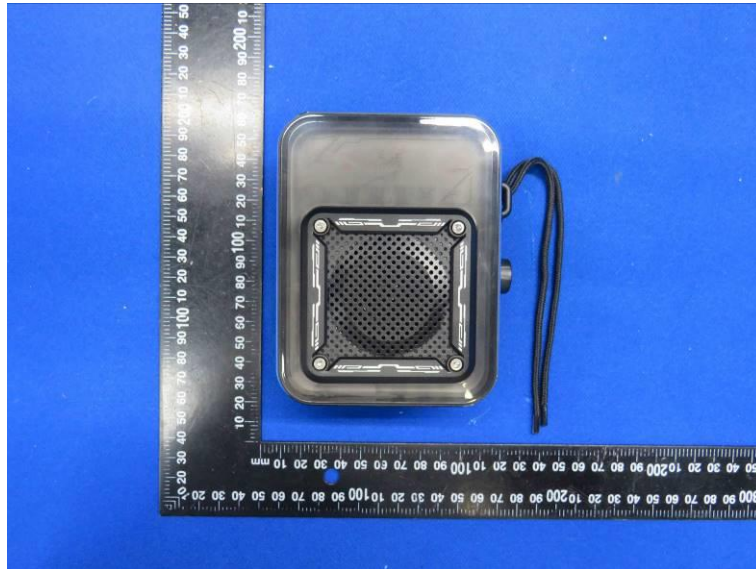

Product Name: WIRELESS SPEAKER

Model No.: TF-Y02

EUT Constructional Details

External Photo

-----End-----