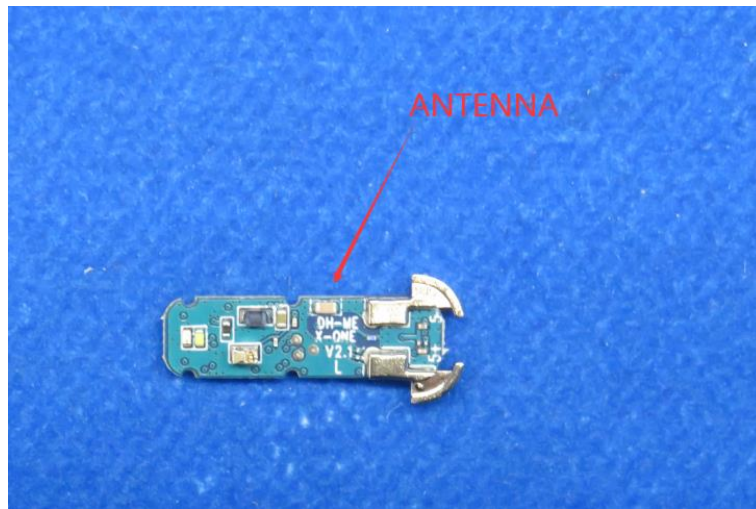

Product Name: True wireless BT headset

Model No.: TF-T31

EUT Constructional Details

Internal Photo

-----End-----