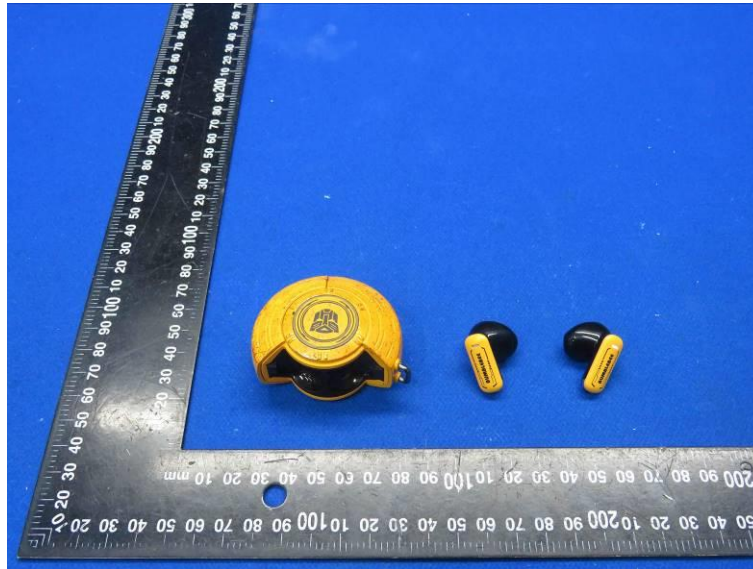

Product Name: True wireless BT headset

Model No.: TF-T31

EUT Constructional Details

External Photo

-----End-----