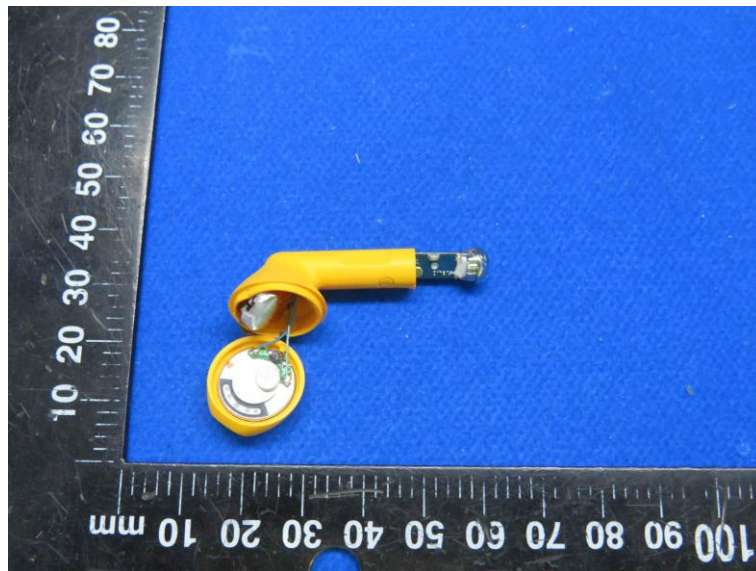

Product Name: True wireless BT Earphones

Model No.: TF-T28

EUT Constructional Details

Internal Photo

-----End-----