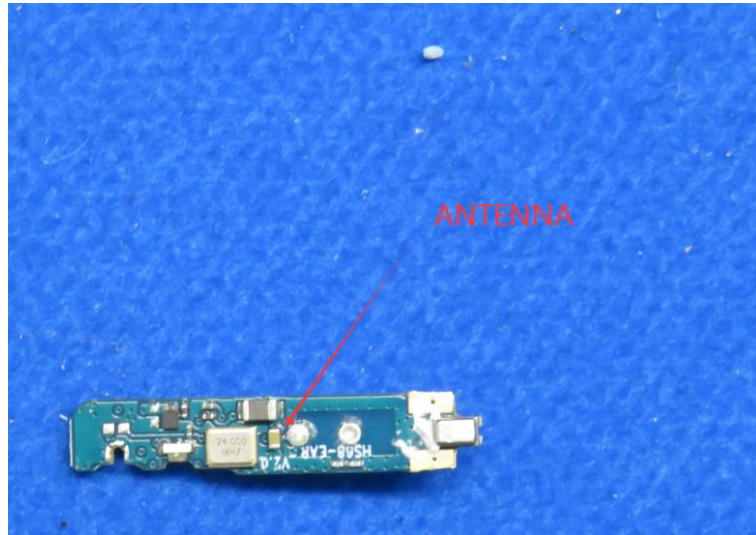

Product Name: True wireless BT Earphones

Model No.: TF-T28

EUT Constructional Details

Internal Photo

-----End-----