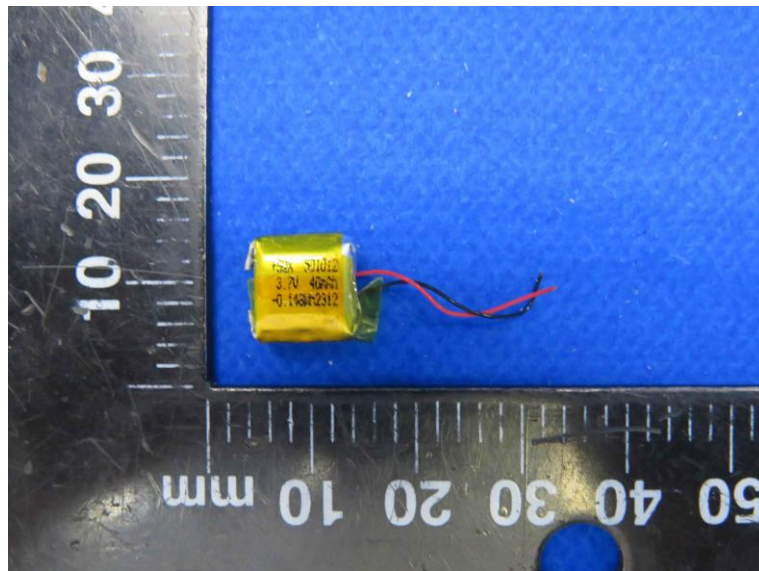

Product Name: Ear mounted BT earphones  
Model No.: TF-T26 Pro

## EUT Constructional Details

### Internal Photo

-----End-----