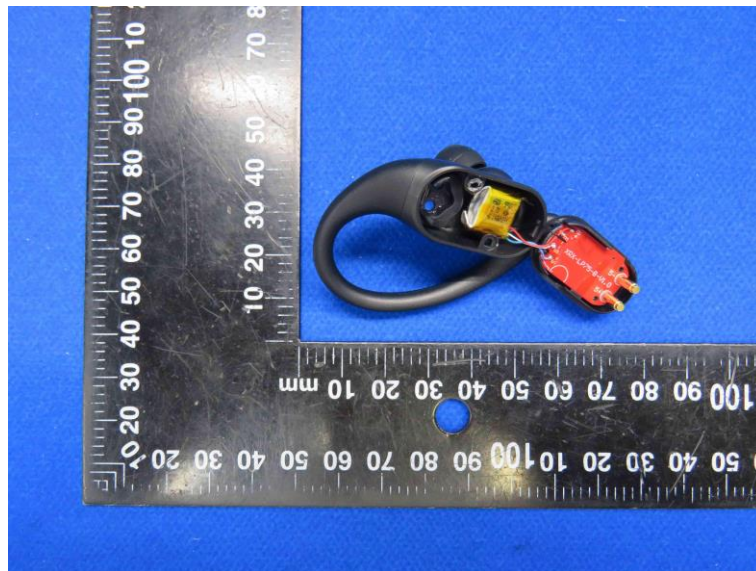

Product Name: Ear mounted BT earphones  
Model No.: TF-T26 Pro

## EUT Constructional Details

### Internal Photo

-----End-----