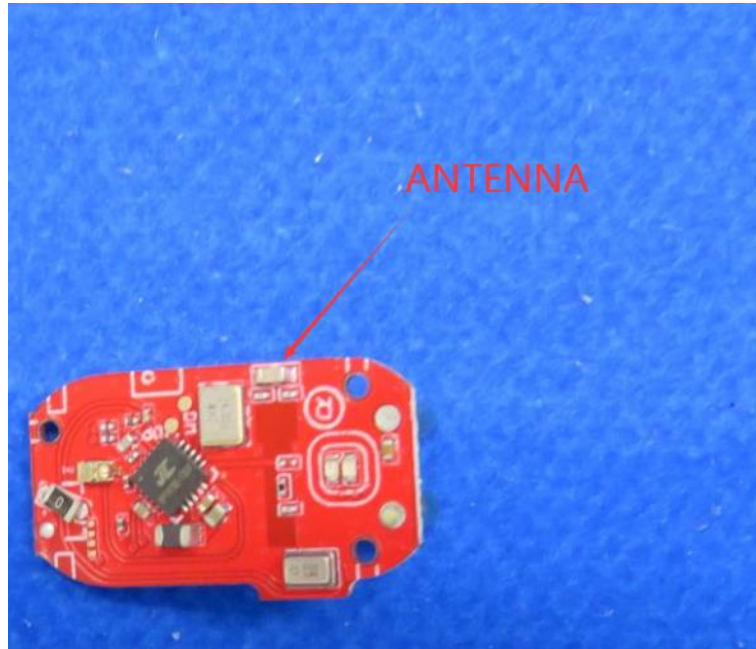

-----End-----