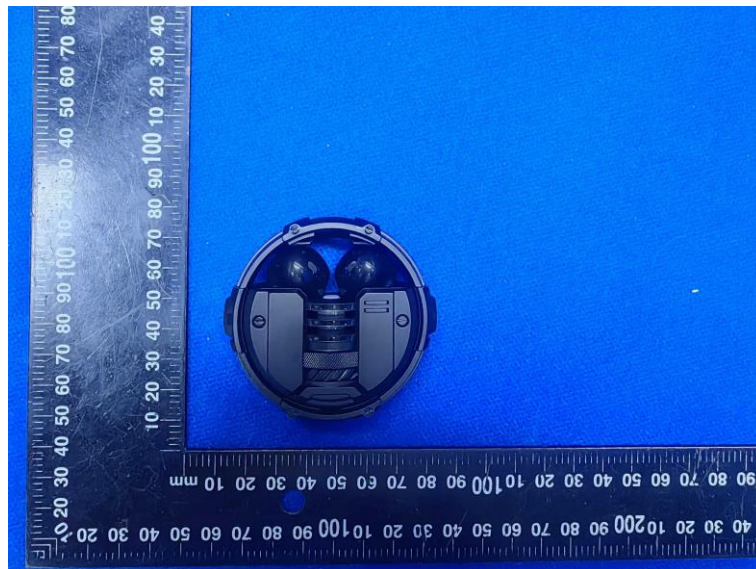

Product Name: True wireless BT headset

Model No.: TF-T23

EUT Constructional Details

External Photo

-----End-----