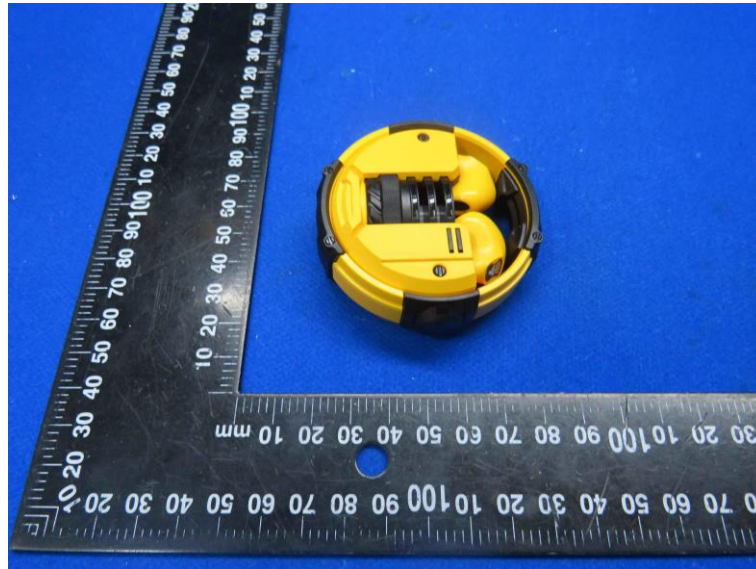

Product Name: True wireless BT headset

Model No.: TF-T23

EUT Constructional Details

External Photo

-----End-----