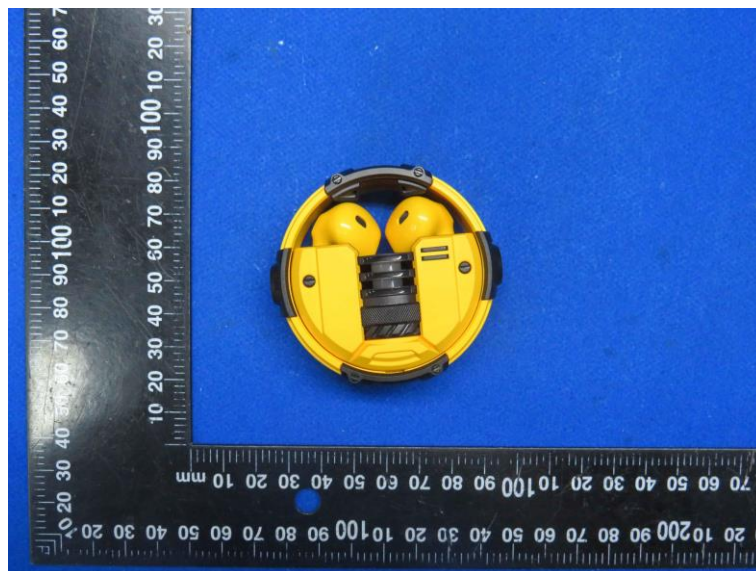

Product Name: True wireless BT headset

Model No.: TF-T23

EUT Constructional Details

External Photo

-----End-----