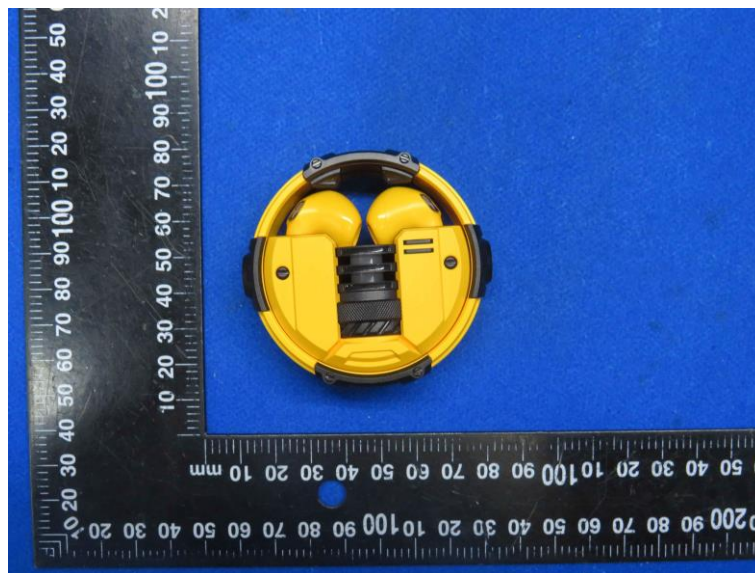

Product Name: True wireless BT headset

Model No.: TF-T23

EUT Constructional Details

External Photo

-----End-----