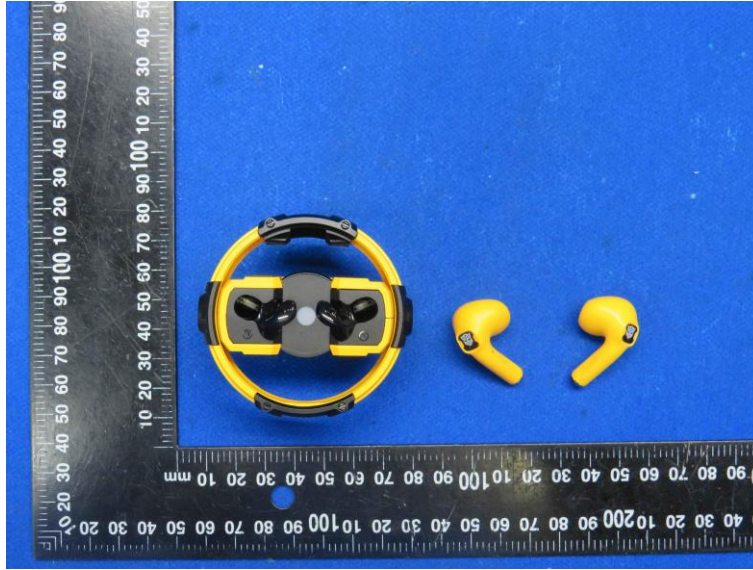

Product Name: True wireless BT headset

Model No.: TF-T23

EUT Constructional Details

External Photo

-----End-----