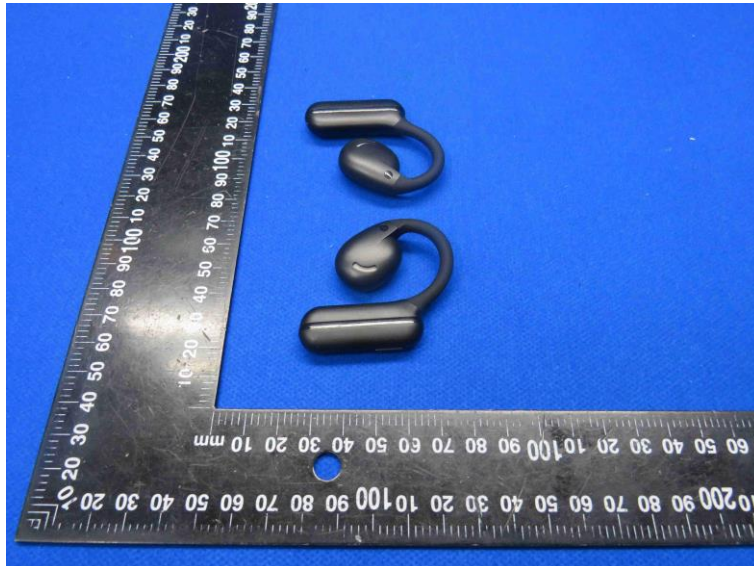

Product Name: Ear mounted BT headset

Model No.: TF-T21

EUT Constructional Details

External Photo

-----End-----