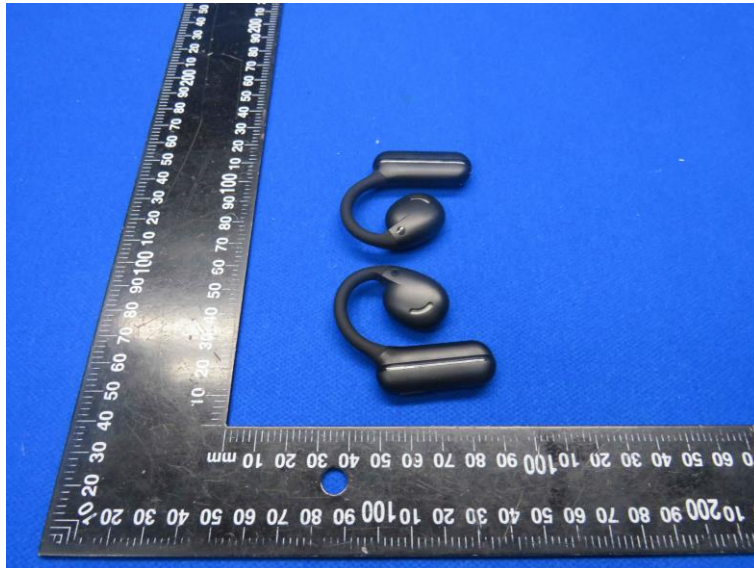

Product Name: Ear mounted BT headset

Model No.: TF-T21

EUT Constructional Details

External Photo

-----End-----