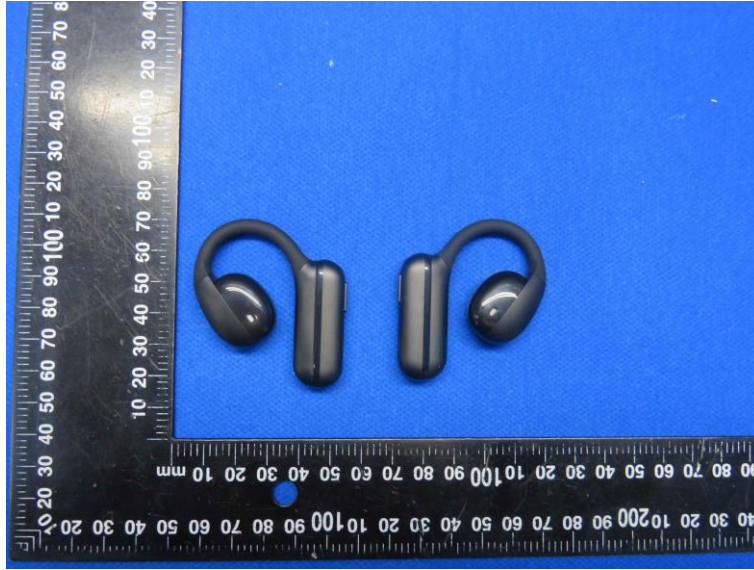

Product Name: Ear mounted BT headset

Model No.: TF-T21

EUT Constructional Details

External Photo

-----End-----