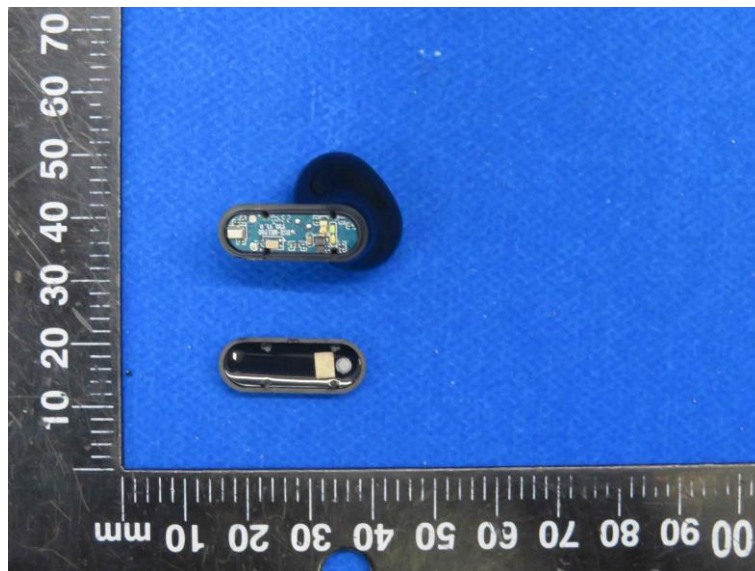

Product Name: True wireless BT headphones

Model No.: TF-T11

## EUT Constructional Details

### Internal Photo

-----End-----