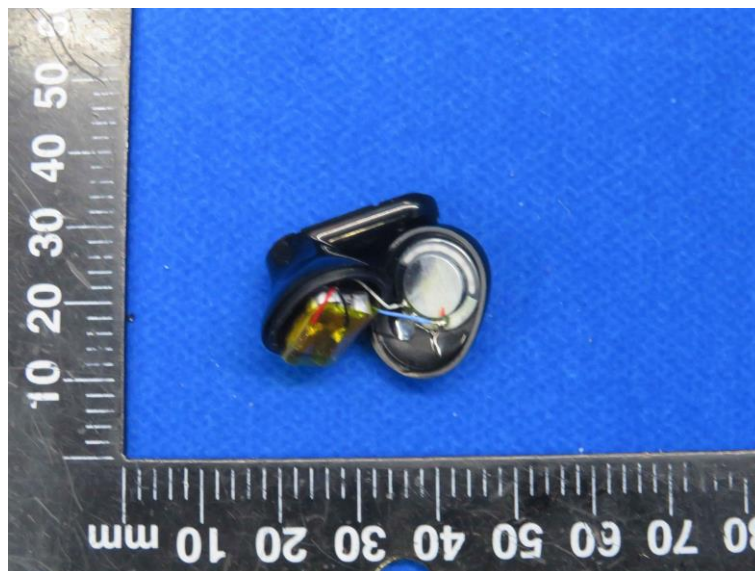

Product Name: True wireless BT headphones

Model No.: TF-T11

## EUT Constructional Details

### Internal Photo

-----End-----