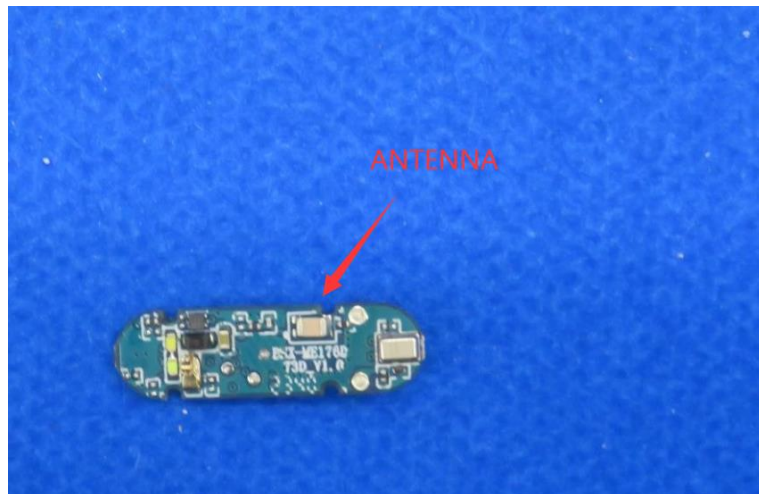

-----End-----